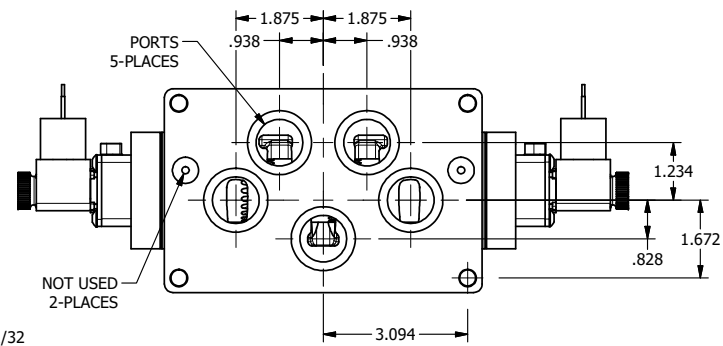

4

3

2

1

1/2"-14 NPT CONDUIT  
CONNECTION  
18" LEAD, 3 WIRE

3 25/64

**AAA**  
PRODUCTS  
INTERNATIONAL

**AAA PRODUCTS  
INTERNATIONAL**  
7114 Harry Hines Blvd  
Dallas, TX 75235

TITLE: 1" SIDE PORT, DBL SOL, 2 POS,  
SOL RTRN, MOLD-OVER,  
LCKNG OVRD, DUST EXCLDR

DRAWING NO.:  
DIM\_ESS8PJOL

THE INFORMATION CONTAINED WITHIN THIS DOCUMENT IS PROPRIETARY TO AAA PRODUCTS AND MAY NOT BE DISCLOSED WITHOUT PRIOR WRITTEN CONSENT