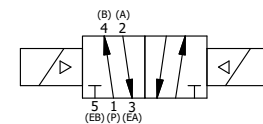

4

3

2

1

1/2"-14 NPT CONDUIT  
CONNECTION  
18" LEAD, 3 WIRE

3 25/64

**AAA**  
PRODUCTS  
INTERNATIONAL

**AAA PRODUCTS  
INTERNATIONAL**  
7114 Harry Hines Blvd  
Dallas, TX 75235

TITLE: 1" SIDE PORT, DBL SOL, 2 POS,  
SOL RTRN, MOLD-OVER,  
LCKNG OVRD, DUST EXCLDR

DRAWING NO.:  
DIM\_ESS8PJOL

THE INFORMATION CONTAINED WITHIN THIS DOCUMENT IS PROPRIETARY TO AAA PRODUCTS AND MAY NOT BE DISCLOSED WITHOUT PRIOR WRITTEN CONSENT