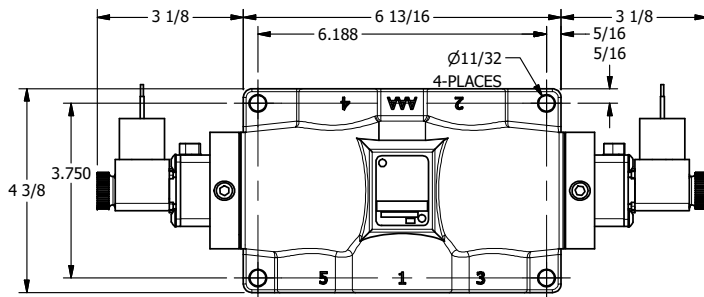

4

3

2

1

1/2"-14 NPT CONDUIT  
CONNECTION  
18" LEAD, 3 WIRE

3 25/64

**AAA**  
PRODUCTS  
INTERNATIONAL

**AAA PRODUCTS  
INTERNATIONAL**  
7114 Harry Hines Blvd  
Dallas, TX 75235

TITLE: 1" SIDE PORT, DBL SOL, 2 POS,  
SOL RTRN, MOLD-OVER,  
LCKNG OVRD, DUST EXCLDR

DRAWING NO.:  
DIM\_ESS8PJOL

THE INFORMATION CONTAINED WITHIN THIS DOCUMENT IS PROPRIETARY TO AAA PRODUCTS AND MAY NOT BE DISCLOSED WITHOUT PRIOR WRITTEN CONSENT