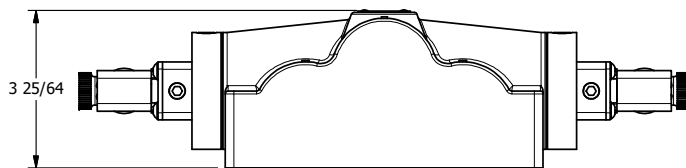

4

3

2

1

1/2"-14 NPT CONDUIT  
CONNECTION  
18" LEAD, 3 WIRE

3 25/64

**AAA**  
PRODUCTS  
INTERNATIONAL

**AAA PRODUCTS  
INTERNATIONAL**  
7114 Harry Hines Blvd  
Dallas, TX 75235

TITLE: 1" SIDE PORT, DBL SOL, 2 POS,  
SOL RTRN, MOLD-OVER,  
LCKNG OVRD, DUST EXCLDR

DRAWING NO.:  
DIM\_ESS8PJOL

THE INFORMATION CONTAINED WITHIN THIS DOCUMENT IS PROPRIETARY TO AAA PRODUCTS AND MAY NOT BE DISCLOSED WITHOUT PRIOR WRITTEN CONSENT