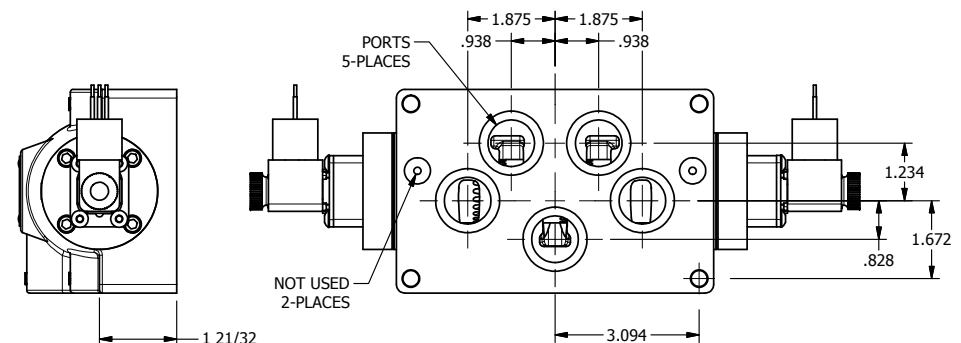

4

3

2

1

1/2"-14 NPT CONDUIT  
CONNECTION  
18" LEAD, 3 WIRE

**AAA**  
PRODUCTS  
INTERNATIONAL

**AAA PRODUCTS  
INTERNATIONAL**  
7114 Harry Hines Blvd  
Dallas, TX 75235

TITLE: 1" SIDE PORT, DBL SOL, 2 POS,  
FRICTION POS, SOL RTRN,  
MOLD-OVER, DUST EXCLDR

DRAWING NO.:  
DIM\_ESS8PJL

THE INFORMATION CONTAINED WITHIN THIS DOCUMENT IS PROPRIETARY TO AAA PRODUCTS AND MAY NOT BE DISCLOSED WITHOUT PRIOR WRITTEN CONSENT

4

3

2

1

B

B