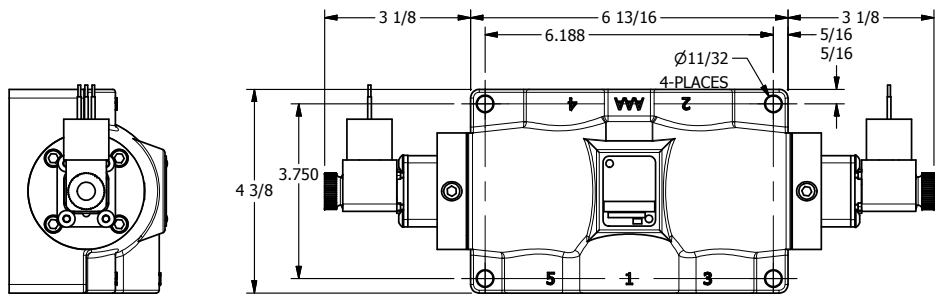

4

3

2

1

1/2"-14 NPT CONDUIT  
CONNECTION  
18" LEAD, 3 WIRE

**AAA**  
PRODUCTS  
INTERNATIONAL

**AAA PRODUCTS  
INTERNATIONAL**  
7114 Harry Hines Blvd  
Dallas, TX 75235

TITLE: 1" SIDE PORT, DBL SOL, 2 POS,  
FRICTION POS, SOL RTRN,  
MOLD-OVER, DUST EXCLDR

DRAWING NO.:  
DIM\_ESS8PJL

THE INFORMATION CONTAINED WITHIN THIS DOCUMENT IS PROPRIETARY TO AAA PRODUCTS AND MAY NOT BE DISCLOSED WITHOUT PRIOR WRITTEN CONSENT

4

3

2

1

B

B