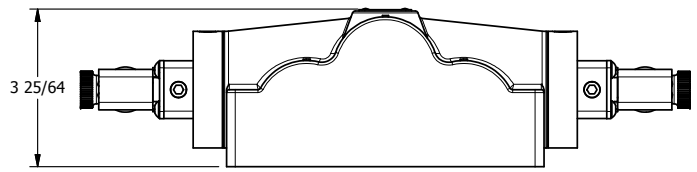

4

3

2

1

1/2"-14 NPT CONDUIT  
CONNECTION  
18" LEAD, 3 WIRE

**AAA**  
PRODUCTS  
INTERNATIONAL

**AAA PRODUCTS  
INTERNATIONAL**  
7114 Harry Hines Blvd  
Dallas, TX 75235

TITLE: 1" SIDE PORT, DBL SOL, 2 POS,  
FRICTION POS, SOL RTRN,  
MOLD-OVER, DUST EXCLDR