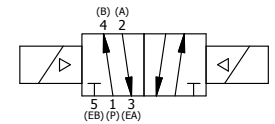

4

3

2

1

1/2"-14 NPT CONDUIT  
CONNECTION  
18" LEAD, 3 WIRE

**AAA**  
PRODUCTS  
INTERNATIONAL

**AAA PRODUCTS  
INTERNATIONAL**  
7114 Harry Hines Blvd  
Dallas, TX 75235

TITLE: 1" SIDE PORT, DBL SOL, 2 POS,  
FRICTION POS, SOL RTRN,  
MOLD-OVER, DUST EXCLDR