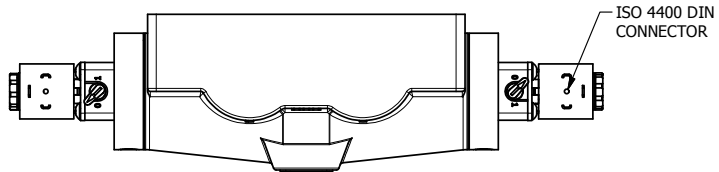

4

3

2

1

AAA
PRODUCTS
INTERNATIONAL

AAA PRODUCTS INTERNATIONAL
7114 Harry Hines Blvd
Dallas, TX 75235

TITLE: 1" SIDE PORT, DBL SOL, 2 POS,
FRICTION POS, SOL RTRN,
HIGH TEMP, LCKNG OVRD

DRAWING NO.:
DIM_ESS8PHO