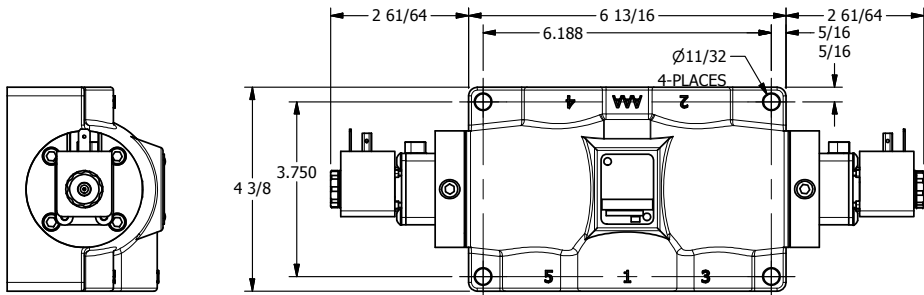

4

3

2

1

AAA
PRODUCTS
INTERNATIONAL

AAA PRODUCTS INTERNATIONAL
7114 Harry Hines Blvd
Dallas, TX 75235

TITLE: 1" SIDE PORT, DBL SOL, 2 POS,
FRICTION POS, SOL RTRN,
HIGH TEMP, LCKNG OVRD

DRAWING NO.:
DIM_ESS8PHO