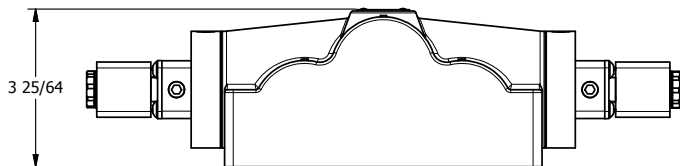

4

3

2

1

AAA
PRODUCTS
INTERNATIONAL

AAA PRODUCTS INTERNATIONAL
7114 Harry Hines Blvd
Dallas, TX 75235

TITLE: 1" SIDE PORT, DBL SOL, 2 POS,
FRICTION POS, SOL RTRN,
HIGH TEMP, LCKNG OVRD

DRAWING NO.:
DIM_ESS8PHO