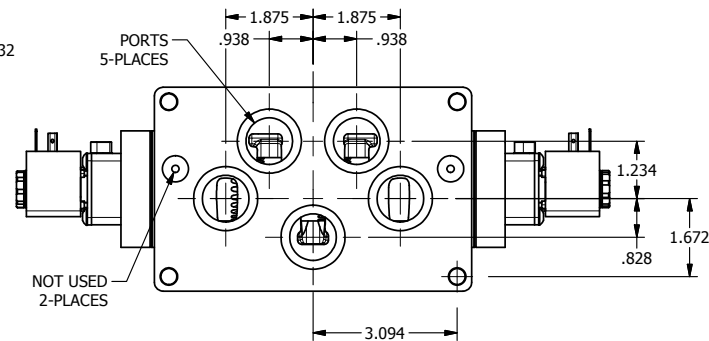

4

3

2

1

AAA
PRODUCTS
INTERNATIONAL

AAA PRODUCTS INTERNATIONAL
7114 Harry Hines Blvd
Dallas, TX 75235

TITLE: 1" SIDE PORT, DBL SOL, 2 POS,
FRICTION POS, SOL RTRN,
HIGH TEMP, LCKNG OVRD

DRAWING NO.:
DIM_ESS8PHO