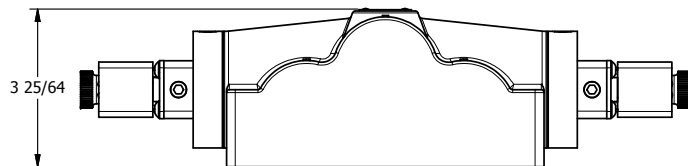

4

3

2

1

**AAA**  
PRODUCTS  
INTERNATIONAL

**AAA PRODUCTS INTERNATIONAL**  
7114 Harry Hines Blvd  
Dallas, TX 75235

TITLE: 1" SIDE PORT, DBL SOL, 2 POS,  
FRICTION POS, SOL RTRN,  
HIGH TEMP, DUST EXCLDR

DRAWING NO.:  
DIM\_ESS8PHL