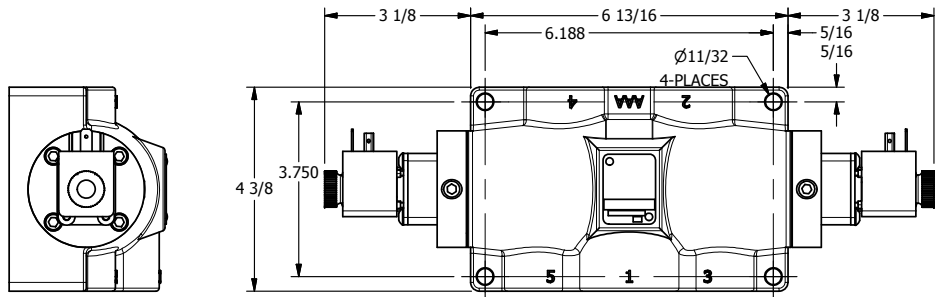

4

3

2

1

**AAA**  
PRODUCTS  
INTERNATIONAL

**AAA PRODUCTS INTERNATIONAL**  
7114 Harry Hines Blvd  
Dallas, TX 75235

TITLE: 1" SIDE PORT, DBL SOL, 2 POS,  
FRICTION POS, SOL RTRN,  
HIGH TEMP, DUST EXCLDR

DRAWING NO.:  
DIM\_ESS8PHL