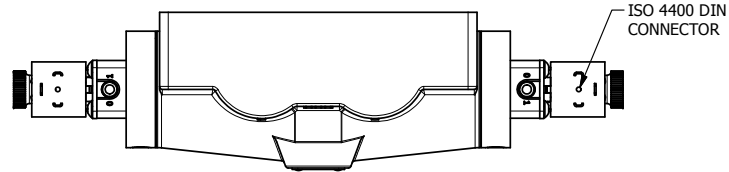

4

3

2

1

**AAA**  
PRODUCTS  
INTERNATIONAL

**AAA PRODUCTS INTERNATIONAL**  
7114 Harry Hines Blvd  
Dallas, TX 75235

TITLE: 1" SIDE PORT, DBL SOL, 2 POS,  
FRICTION POS, SOL RTRN,  
HIGH TEMP, DUST EXCLDR

DRAWING NO.:  
DIM\_ESS8PHL