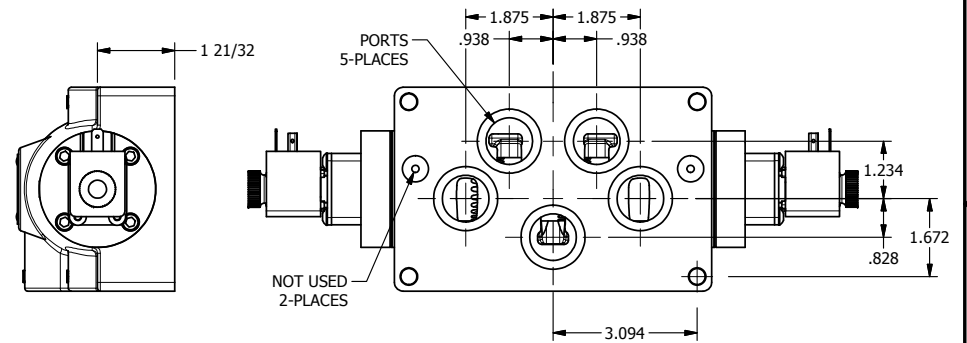

4

3

2

1

**AAA**  
PRODUCTS  
INTERNATIONAL

**AAA PRODUCTS INTERNATIONAL**  
7114 Harry Hines Blvd  
Dallas, TX 75235

TITLE: 1" SIDE PORT, DBL SOL, 2 POS,  
FRICTION POS, SOL RTRN,  
HIGH TEMP, DUST EXCLDR

DRAWING NO.:  
DIM\_ESS8PHL