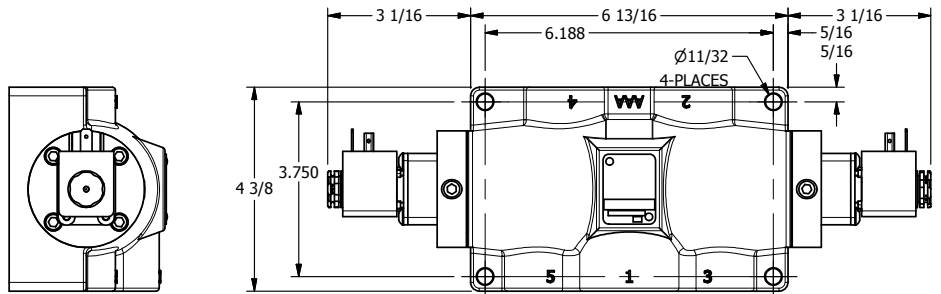

4

3

2

1

**AAA**  
PRODUCTS  
INTERNATIONAL

**AAA PRODUCTS INTERNATIONAL**  
7114 Harry Hines Blvd  
Dallas, TX 75235

TITLE: 1" SIDE PORT, DBL SOL, 2 POS,  
FRICTION POS, SOL RTRN,  
HIGH TEMP, SIDE VENT

DRAWING NO.:  
DIM\_ESS8PHC