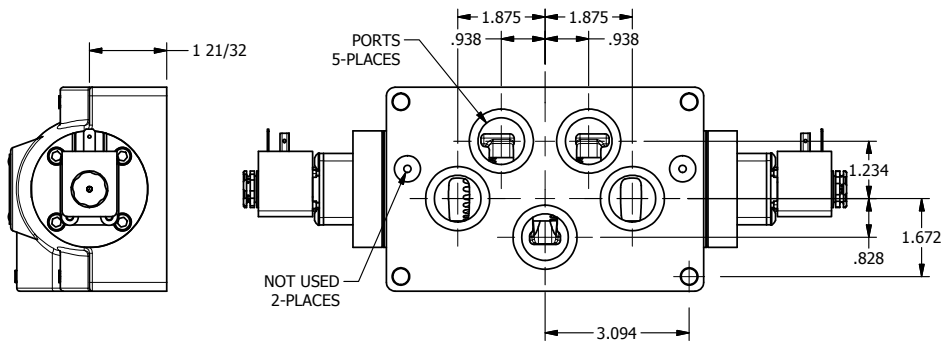

4

3

2

1

**AAA**  
PRODUCTS  
INTERNATIONAL

**AAA PRODUCTS INTERNATIONAL**  
7114 Harry Hines Blvd  
Dallas, TX 75235

TITLE: 1" SIDE PORT, DBL SOL, 2 POS,  
FRICTION POS, SOL RTRN,  
HIGH TEMP, SIDE VENT

DRAWING NO.:  
DIM\_ESS8PHC