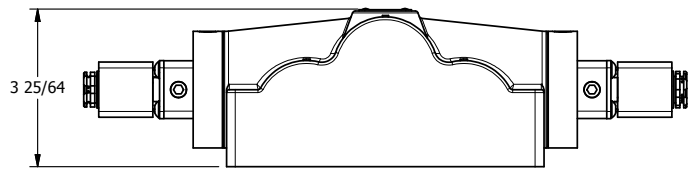

4

3

2

1

**AAA**  
PRODUCTS  
INTERNATIONAL

**AAA PRODUCTS INTERNATIONAL**  
7114 Harry Hines Blvd  
Dallas, TX 75235

TITLE: 1" SIDE PORT, DBL SOL, 2 POS,  
FRICTION POS, SOL RTRN,  
HIGH TEMP, SIDE VENT

DRAWING NO.:  
DIM\_ESS8PHC