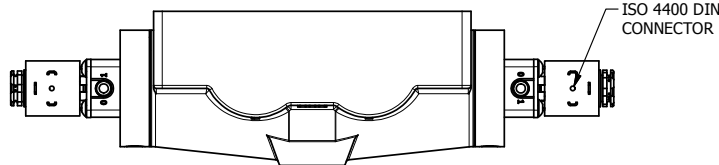

4

3

2

1

**AAA**  
PRODUCTS  
INTERNATIONAL

**AAA PRODUCTS INTERNATIONAL**  
7114 Harry Hines Blvd  
Dallas, TX 75235

TITLE: 1" SIDE PORT, DBL SOL, 2 POS,  
FRICTION POS, SOL RTRN,  
HIGH TEMP, SIDE VENT

DRAWING NO.:  
DIM\_ESS8PHC