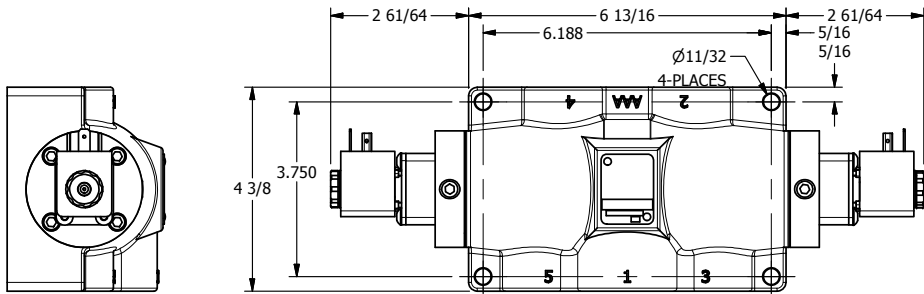

4

3

2

1

AAA
PRODUCTS
INTERNATIONAL

AAA PRODUCTS INTERNATIONAL
7114 Harry Hines Blvd
Dallas, TX 75235

TITLE: 1" SIDE PORT, DBL SOL, 2 POS,
FRICTION POS, SOL RTRN,
HIGH TEMP

DRAWING NO.:
DIM_ESS8PH