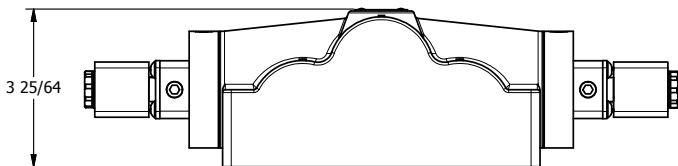

4

3

2

1

AAA
PRODUCTS
INTERNATIONAL

AAA PRODUCTS INTERNATIONAL
7114 Harry Hines Blvd
Dallas, TX 75235

TITLE: 1" SIDE PORT, DBL SOL, 2 POS,
FRICTION POS, SOL RTRN,
HIGH TEMP

DRAWING NO.:
DIM_ESS8PH