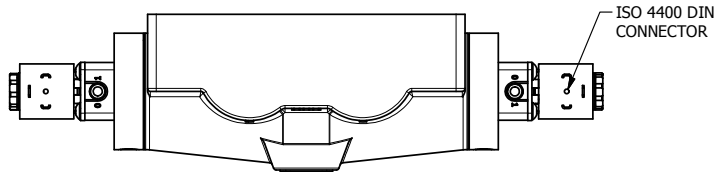

4

3

2

1

AAA
PRODUCTS
INTERNATIONAL

AAA PRODUCTS INTERNATIONAL
7114 Harry Hines Blvd
Dallas, TX 75235

TITLE: 1" SIDE PORT, DBL SOL, 2 POS,
FRICTION POS, SOL RTRN,
HIGH TEMP

DRAWING NO.:
DIM_ESS8PH