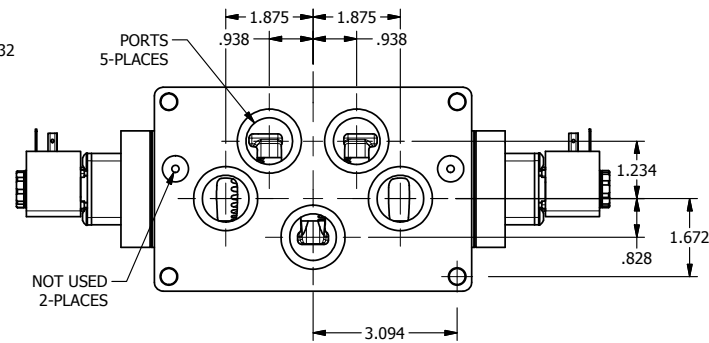

4

3

2

1

AAA
PRODUCTS
INTERNATIONAL

AAA PRODUCTS INTERNATIONAL
7114 Harry Hines Blvd
Dallas, TX 75235

TITLE: 1" SIDE PORT, DBL SOL, 2 POS,
FRICTION POS, SOL RTRN,
HIGH TEMP

DRAWING NO.:
DIM_ESS8PH