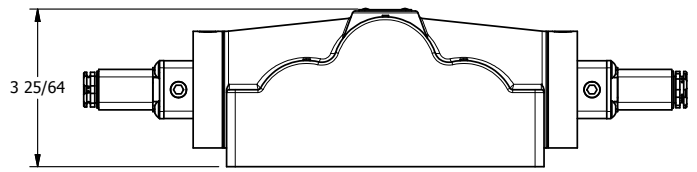

4

3

2

1

AAA
PRODUCTS
INTERNATIONAL

**AAA PRODUCTS
INTERNATIONAL**
7114 Harry Hines Blvd
Dallas, TX 75235

TITLE: 1" SIDE PORT, DBL SOL, 2 POS,
FRICTION POS, SOL RTRN,
SIDE VENT

DRAWING NO.:
DIM_ESS8PC