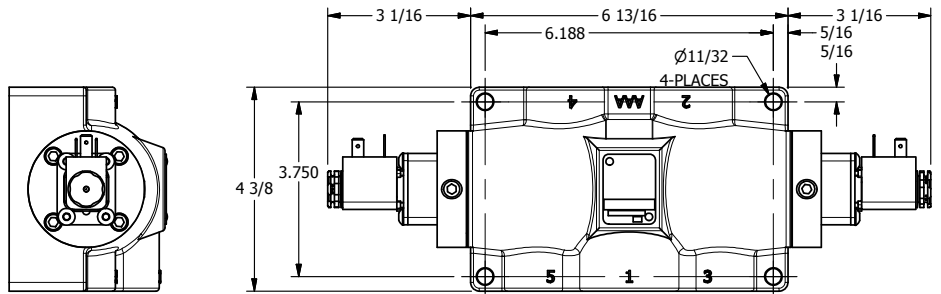

4

3

2

1

AAA
PRODUCTS
INTERNATIONAL

**AAA PRODUCTS
INTERNATIONAL**
7114 Harry Hines Blvd
Dallas, TX 75235

TITLE: 1" SIDE PORT, DBL SOL, 2 POS,
FRICTION POS, SOL RTRN,
SIDE VENT

DRAWING NO.:
DIM_ESS8PC