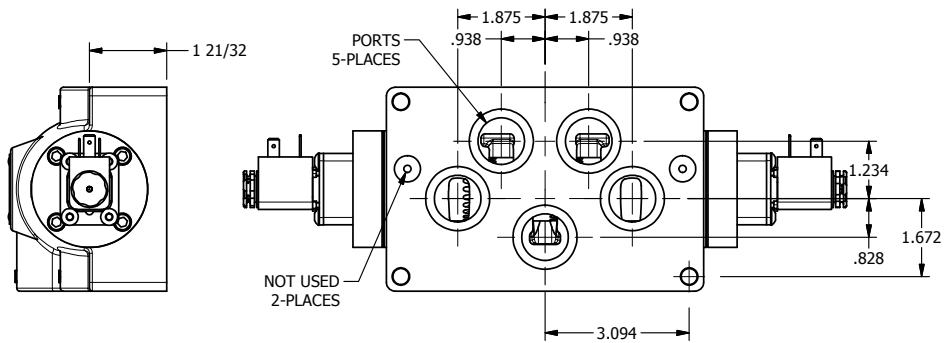

4

3

2

1

AAA
PRODUCTS
INTERNATIONAL

**AAA PRODUCTS
INTERNATIONAL**
7114 Harry Hines Blvd
Dallas, TX 75235

TITLE: 1" SIDE PORT, DBL SOL, 2 POS,
FRICTION POS, SOL RTRN,
SIDE VENT

DRAWING NO.:
DIM_ESS8PC