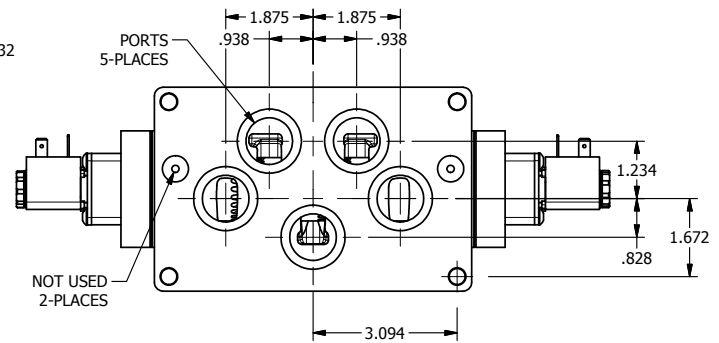

4

3

2

1

11mm/INDUSTRIAL TYPE B  
DIN 43650 STYLE

**AAA**  
PRODUCTS  
INTERNATIONAL

**AAA PRODUCTS  
INTERNATIONAL**  
7114 Harry Hines Blvd  
Dallas, TX 75235

TITLE: 1" SIDE PORT, DBL SOL, 2 POS,  
FRICTION POS, SOL RTRN

DRAWING NO.:  
DIM\_ESS8P

THE INFORMATION CONTAINED WITHIN THIS DOCUMENT IS PROPRIETARY TO AAA PRODUCTS AND MAY NOT BE DISCLOSED WITHOUT PRIOR WRITTEN CONSENT

4

3

2

1