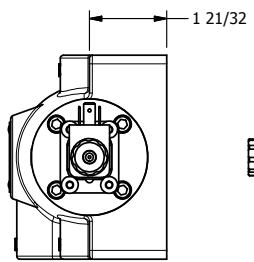

4

3

2

1

11mm/INDUSTRIAL TYPE B  
DIN 43650 STYLE

**AAA**  
PRODUCTS  
INTERNATIONAL

**AAA PRODUCTS  
INTERNATIONAL**  
7114 Harry Hines Blvd  
Dallas, TX 75235

TITLE: 1" SIDE PORT, DBL SOL, 2 POS,  
FRICTION POS, SOL RTRN

DRAWING NO.:  
DIM\_ESS8P

THE INFORMATION CONTAINED WITHIN THIS DOCUMENT IS PROPRIETARY TO AAA PRODUCTS AND MAY NOT BE DISCLOSED WITHOUT PRIOR WRITTEN CONSENT

4

3

2

1