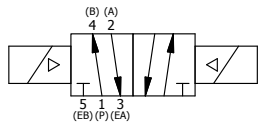

4

3

2

1

11mm/INDUSTRIAL TYPE B  
DIN 43650 STYLE

**AAA**  
PRODUCTS  
INTERNATIONAL

**AAA PRODUCTS  
INTERNATIONAL**  
7114 Harry Hines Blvd  
Dallas, TX 75235

TITLE: 1" SIDE PORT, DBL SOL, 2 POS,  
FRICTION POS, SOL RTRN