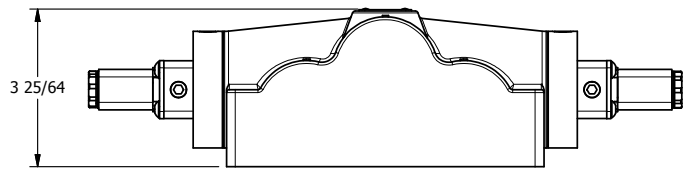

4

3

2

1

11mm/INDUSTRIAL TYPE B  
DIN 43650 STYLE

**AAA**  
PRODUCTS  
INTERNATIONAL

**AAA PRODUCTS  
INTERNATIONAL**  
7114 Harry Hines Blvd  
Dallas, TX 75235

TITLE: 1" SIDE PORT, DBL SOL, 2 POS,  
FRICTION POS, SOL RTRN

DRAWING NO.:  
DIM\_ESS8P

THE INFORMATION CONTAINED WITHIN THIS DOCUMENT IS PROPRIETARY TO AAA PRODUCTS AND MAY NOT BE DISCLOSED WITHOUT PRIOR WRITTEN CONSENT

4

3

2

1