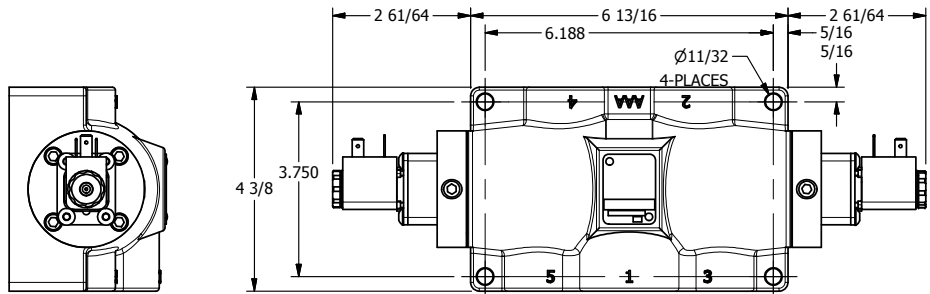

4

3

2

1

11mm/INDUSTRIAL TYPE B  
DIN 43650 STYLE

**AAA**  
PRODUCTS  
INTERNATIONAL

**AAA PRODUCTS  
INTERNATIONAL**  
7114 Harry Hines Blvd  
Dallas, TX 75235

TITLE: 1" SIDE PORT, DBL SOL, 2 POS,  
FRICTION POS, SOL RTRN

DRAWING NO.:  
DIM\_ESS8P

THE INFORMATION CONTAINED WITHIN THIS DOCUMENT IS PROPRIETARY TO AAA PRODUCTS AND MAY NOT BE DISCLOSED WITHOUT PRIOR WRITTEN CONSENT

4

3

2

1