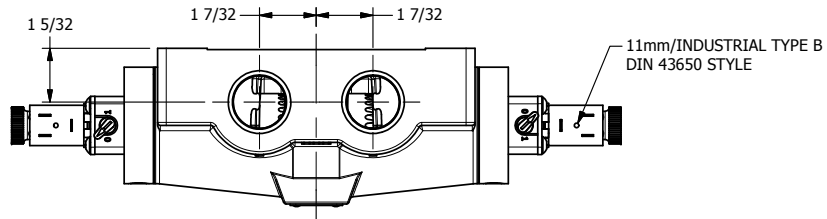

4

3

2

1

AAA
PRODUCTS
INTERNATIONAL

**AAA PRODUCTS
INTERNATIONAL**
7114 Harry Hines Blvd
Dallas, TX 75235

TITLE: 1" SIDE PORT, DBL SOL, 2 POS,
FRICTION POS, SOL RTRN,
LCKNG OVRD, DUST EXCLDR

DRAWING NO.:
DIM_ESS8OL