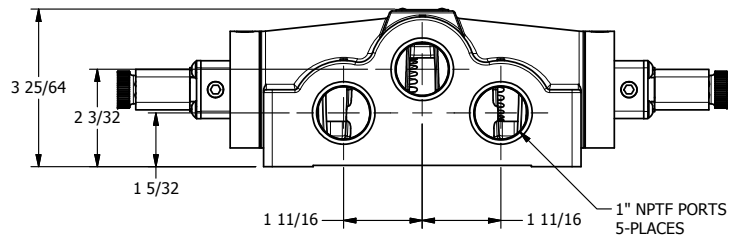

4

3

2

1

AAA
PRODUCTS
INTERNATIONAL

**AAA PRODUCTS
INTERNATIONAL**
7114 Harry Hines Blvd
Dallas, TX 75235

TITLE: 1" SIDE PORT, DBL SOL, 2 POS,
FRICTION POS, SOL RTRN,
LCKNG OVRD, DUST EXCLDR

DRAWING NO.:
DIM_ESS8OL