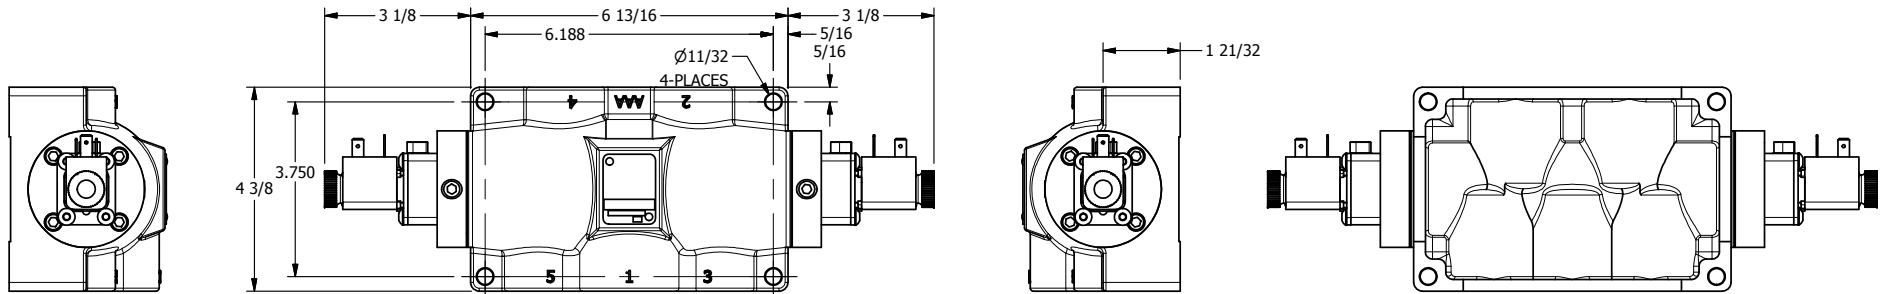

4

3

2

1

AAA
PRODUCTS
INTERNATIONAL

**AAA PRODUCTS
INTERNATIONAL**
7114 Harry Hines Blvd
Dallas, TX 75235

TITLE: 1" SIDE PORT, DBL SOL, 2 POS,
FRICTION POS, SOL RTRN,
LCKNG OVRD, DUST EXCLDR

DRAWING NO.:
DIM_ESS8OL