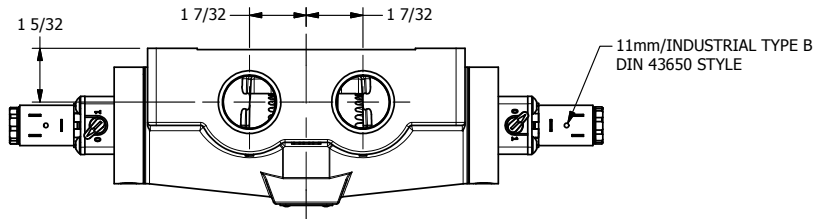

4

3

2

1

AAA
PRODUCTS
INTERNATIONAL

**AAA PRODUCTS
INTERNATIONAL**
7114 Harry Hines Blvd
Dallas, TX 75235

TITLE: 1" SIDE PORT, DBL SOL, 2 POS,
FRICTION POS, SOL RTRN,
LCKNG OVRD

DRAWING NO.:
DIM_ESS80