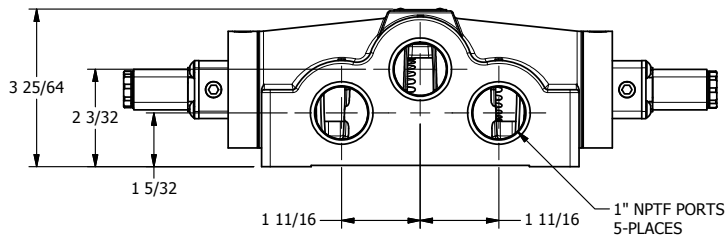

4

3

2

1

AAA
PRODUCTS
INTERNATIONAL

**AAA PRODUCTS
INTERNATIONAL**
7114 Harry Hines Blvd
Dallas, TX 75235

TITLE: 1" SIDE PORT, DBL SOL, 2 POS,
FRICTION POS, SOL RTRN,
LCKNG OVRD

DRAWING NO.:
DIM_ESS80