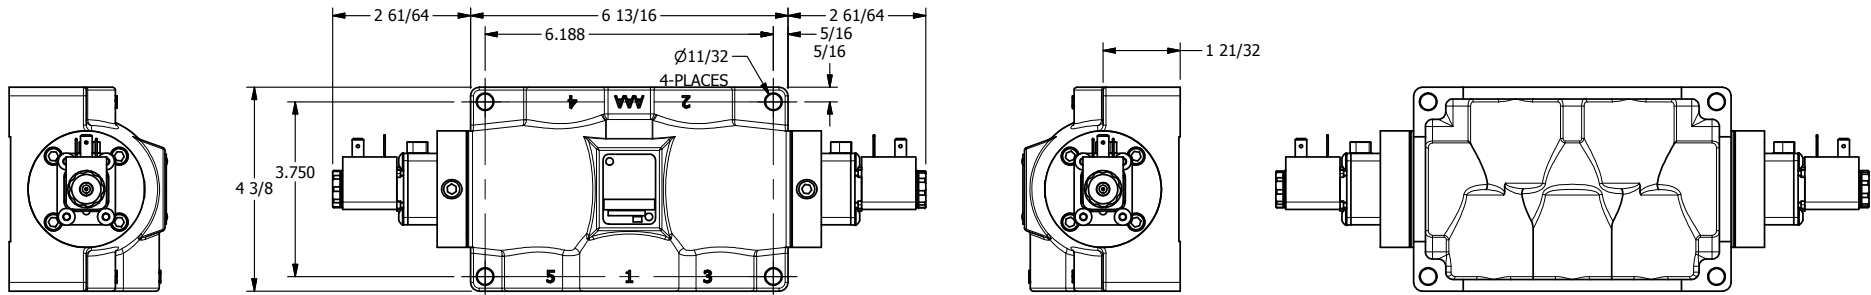

4

3

2

1

AAA
PRODUCTS
INTERNATIONAL

**AAA PRODUCTS
INTERNATIONAL**
7114 Harry Hines Blvd
Dallas, TX 75235

TITLE: 1" SIDE PORT, DBL SOL, 2 POS,
FRICTION POS, SOL RTRN,
LCKNG OVRD

DRAWING NO.:
DIM_ESS80