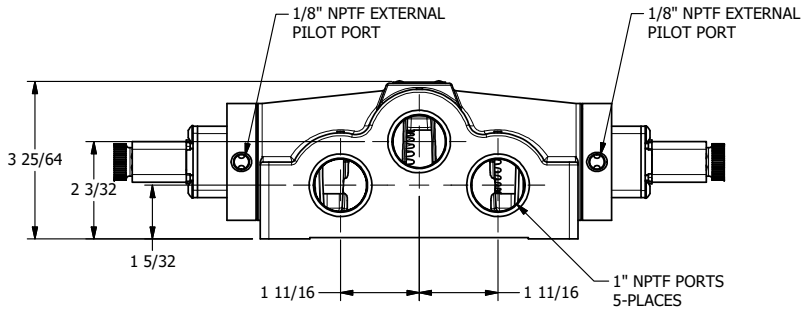

4

3

2

1

**AAA**  
PRODUCTS  
INTERNATIONAL

**AAA PRODUCTS  
INTERNATIONAL**  
7114 Harry Hines Blvd  
Dallas, TX 75235

TITLE: 1" SIDE PORT, DBL SOL, 2 POS,  
SOL RTRN, FLYING LEAD,  
120/60, DUST EXCLDR, EXT PILOT

DRAWING NO.:  
DIM\_ESS8MLZ

4

3

2

THE INFORMATION CONTAINED WITHIN THIS DOCUMENT IS PROPRIETARY TO AAA PRODUCTS AND MAY NOT BE DISCLOSED WITHOUT PRIOR WRITTEN CONSENT