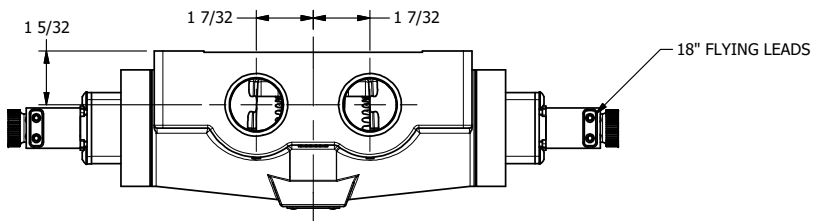

4

3

2

1

**AAA**  
PRODUCTS  
INTERNATIONAL

**AAA PRODUCTS  
INTERNATIONAL**  
7114 Harry Hines Blvd  
Dallas, TX 75235

TITLE: 1" SIDE PORT, DBL SOL, 2 POS,  
SOL RTRN, FLYING LEAD,  
120/60, DUST EXCLDR, EXT PILOT

DRAWING NO.:  
DIM\_ESS8MLZ

4

3

2

THE INFORMATION CONTAINED WITHIN THIS DOCUMENT IS PROPRIETARY TO AAA PRODUCTS AND MAY NOT BE DISCLOSED WITHOUT PRIOR WRITTEN CONSENT