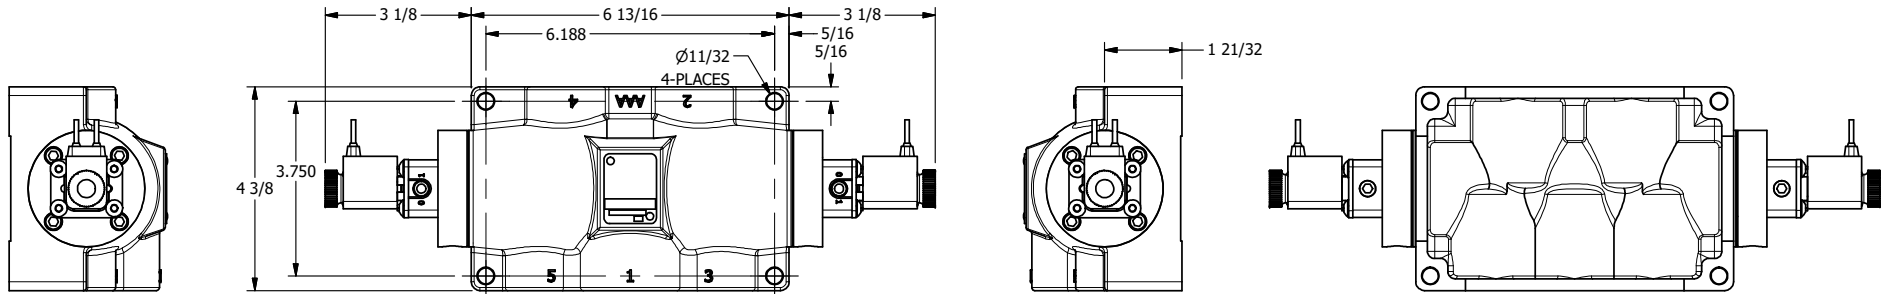

4

3

2

1

**AAA**  
PRODUCTS  
INTERNATIONAL

**AAA PRODUCTS  
INTERNATIONAL**  
7114 Harry Hines Blvd  
Dallas, TX 75235

TITLE: 1" SIDE PORT, DBL SOL, 2 POS,  
SOL RTRN, FLYING LEAD,  
120/60, DUST EXCLDR, EXT PILOT

DRAWING NO.:  
DIM\_ESS8MLZ

4

3

2

THE INFORMATION CONTAINED WITHIN THIS DOCUMENT IS PROPRIETARY TO AAA PRODUCTS AND MAY NOT BE DISCLOSED WITHOUT PRIOR WRITTEN CONSENT