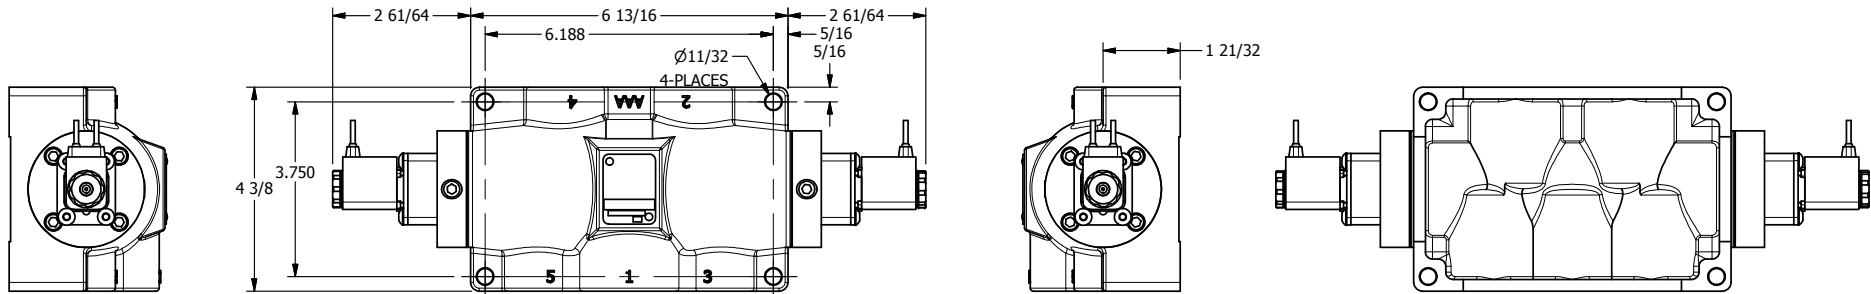

4

3

2

1

**AAA**  
PRODUCTS  
INTERNATIONAL

**AAA PRODUCTS  
INTERNATIONAL**  
7114 Harry Hines Blvd  
Dallas, TX 75235

TITLE: 1" SIDE PORT, DBL SOL, 2 POS,  
FRICTION POS, SOL RTRN,  
FLYING LEAD

DRAWING NO.:  
DIM\_ESS8M