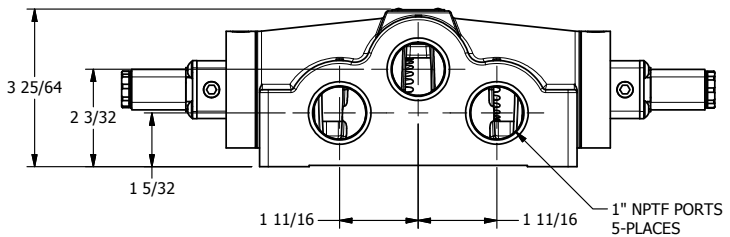

4

3

2

1

**AAA**  
PRODUCTS  
INTERNATIONAL

**AAA PRODUCTS  
INTERNATIONAL**  
7114 Harry Hines Blvd  
Dallas, TX 75235

TITLE: 1" SIDE PORT, DBL SOL, 2 POS,  
FRICTION POS, SOL RTRN,  
FLYING LEAD

DRAWING NO.:  
DIM\_ESS8M