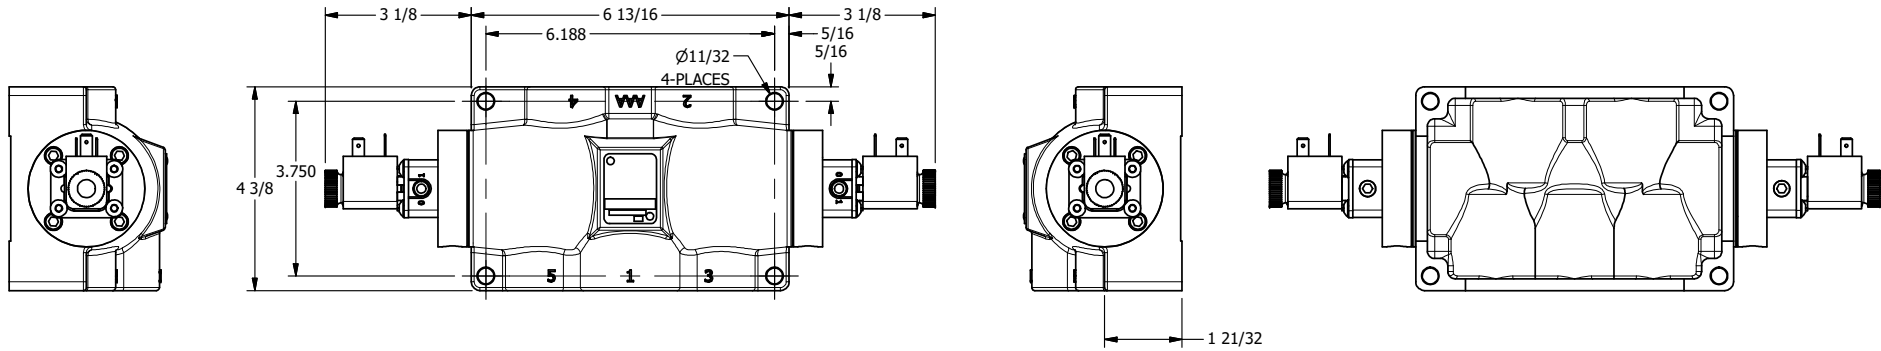

4

3

2

1

**AAA**  
PRODUCTS  
INTERNATIONAL

**AAA PRODUCTS  
INTERNATIONAL**  
7114 Harry Hines Blvd  
Dallas, TX 75235

TITLE: 1" SIDE PORT, DBL SOL, 2 POS,  
SOL RTRN,  
DUST EXCLDR, EXT PILOT

DRAWING NO.:  
DIM\_ESS8LZ