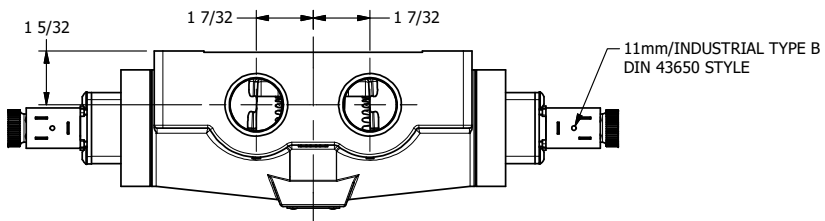

4

3

2

1

**AAA**  
PRODUCTS  
INTERNATIONAL

**AAA PRODUCTS  
INTERNATIONAL**  
7114 Harry Hines Blvd  
Dallas, TX 75235

TITLE: 1" SIDE PORT, DBL SOL, 2 POS,  
SOL RTRN,  
DUST EXCLDR, EXT PILOT

DRAWING NO.:  
DIM\_ESS8LZ