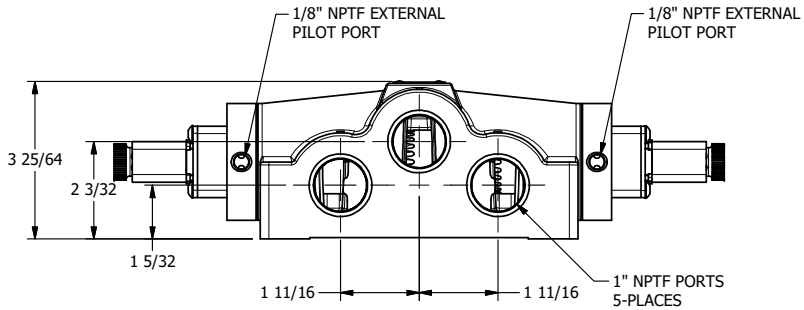

4

3

2

1

**AAA**  
PRODUCTS  
INTERNATIONAL

**AAA PRODUCTS  
INTERNATIONAL**  
7114 Harry Hines Blvd  
Dallas, TX 75235

TITLE: 1" SIDE PORT, DBL SOL, 2 POS,  
SOL RTRN,  
DUST EXCLDR, EXT PILOT

DRAWING NO.:  
DIM\_ESS8LZ