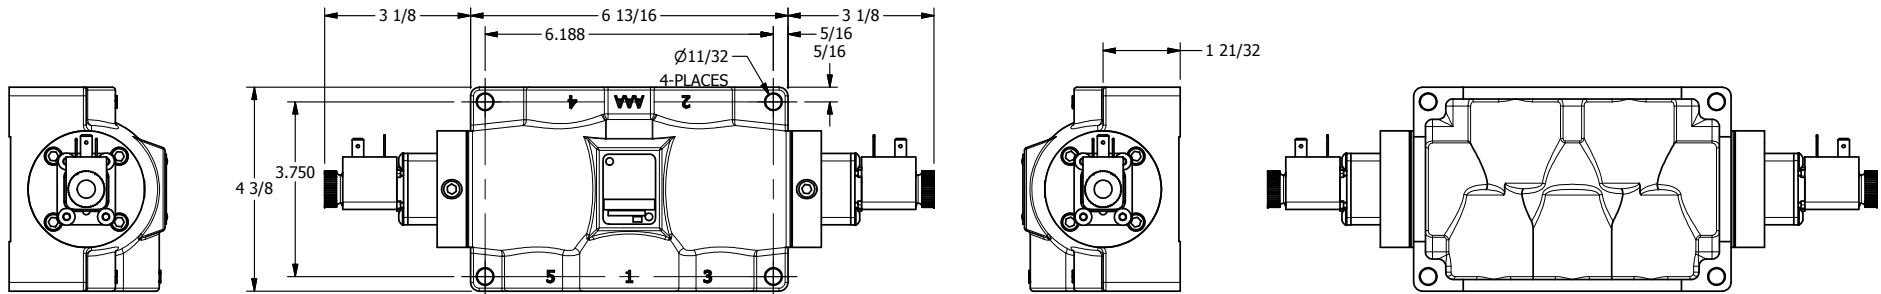

4

3

2

1

**AAA**  
PRODUCTS  
INTERNATIONAL

**AAA PRODUCTS  
INTERNATIONAL**  
7114 Harry Hines Blvd  
Dallas, TX 75235

TITLE: 1" SIDE PORT, DBL SOL, 2 POS,  
FRICTION POS, SOL RTRN,  
DUST EXCLDR

DRAWING NO.:  
DIM\_ESS8L