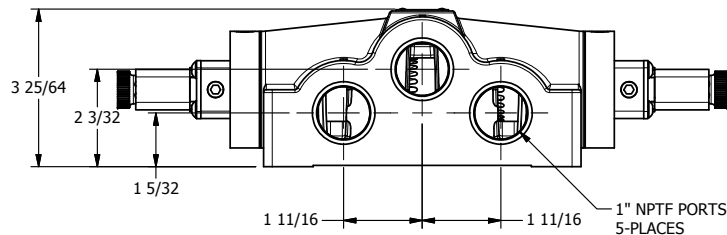

4

3

2

1

**AAA**  
PRODUCTS  
INTERNATIONAL

**AAA PRODUCTS  
INTERNATIONAL**  
7114 Harry Hines Blvd  
Dallas, TX 75235

TITLE: 1" SIDE PORT, DBL SOL, 2 POS,  
FRICTION POS, SOL RTRN,  
DUST EXCLDR

DRAWING NO.:  
DIM\_ESS8L