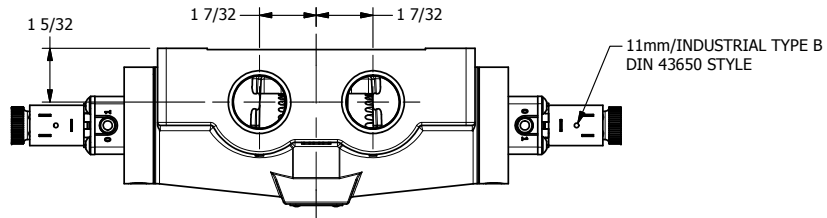

4

3

2

1

**AAA**  
PRODUCTS  
INTERNATIONAL

**AAA PRODUCTS  
INTERNATIONAL**  
7114 Harry Hines Blvd  
Dallas, TX 75235

TITLE: 1" SIDE PORT, DBL SOL, 2 POS,  
FRICTION POS, SOL RTRN,  
DUST EXCLDR

DRAWING NO.:  
DIM\_ESS8L