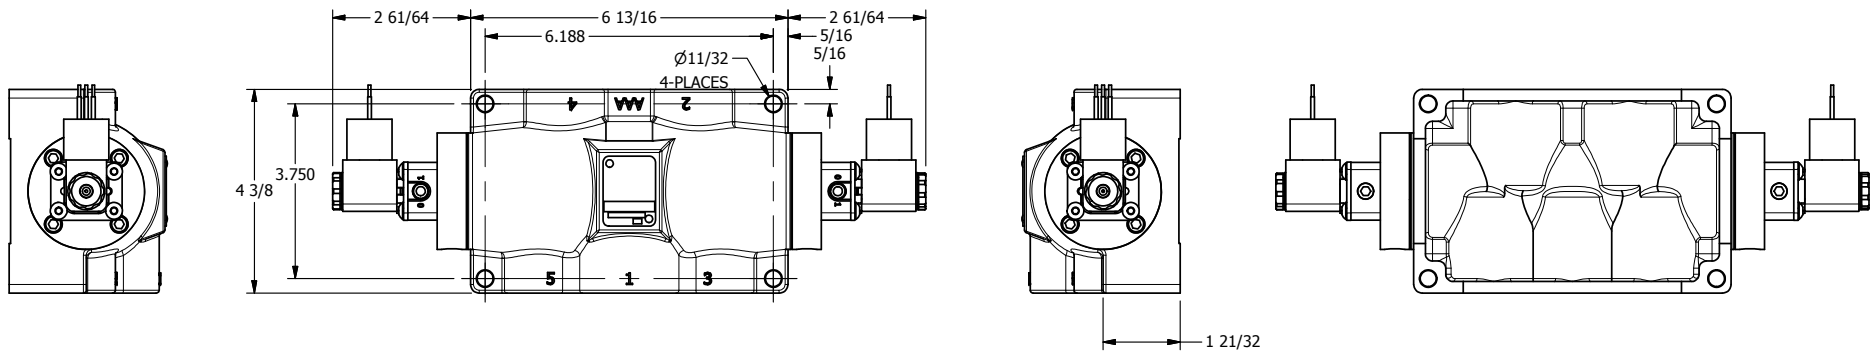

4

3

2

1

AAA
PRODUCTS
INTERNATIONAL

AAA PRODUCTS INTERNATIONAL
7114 Harry Hines Blvd
Dallas, TX 75235

TITLE: 1" SIDE PORT, DBL SOL, 2 POS,
FRICTION POS, SOL RTRN,
MOLD-OVER, EXT PILOT

DRAWING NO.:
DIM_ESS8JZ