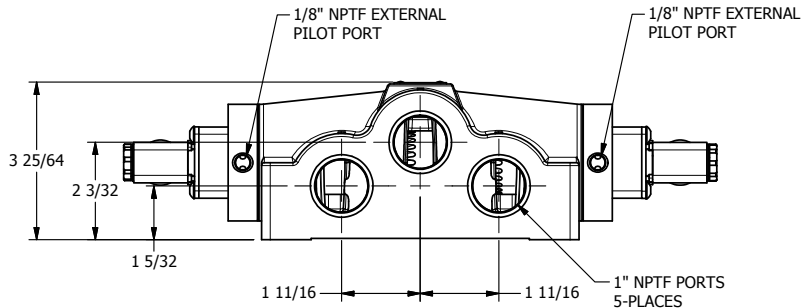

4

3

2

1

AAA
PRODUCTS
INTERNATIONAL

AAA PRODUCTS INTERNATIONAL
7114 Harry Hines Blvd
Dallas, TX 75235

TITLE: 1" SIDE PORT, DBL SOL, 2 POS,
FRICTION POS, SOL RTRN,
MOLD-OVER, EXT PILOT

DRAWING NO.:
DIM_ESS8JZ