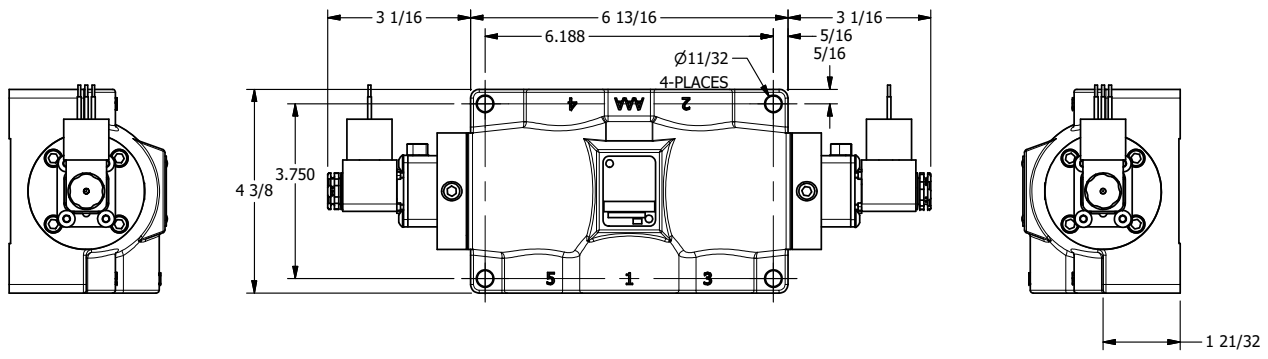

4

3

2

1

1/2"-14 NPT CONDUIT CONNECTION  
18" LEAD, 3 WIRE

1" NPTF PORTS  
5-PLACES

**AAA**  
PRODUCTS  
INTERNATIONAL

**AAA PRODUCTS INTERNATIONAL**  
7114 Harry Hines Blvd  
Dallas, TX 75235

TITLE: 1" SIDE PORT, DBL SOL, 2 POS,  
FRCTN POS, SOL RTRN, MOLD-OVER,  
LCKNG OVRD, SIDE VENT

DRAWING NO.:  
DIM\_ESS8JOC

THE INFORMATION CONTAINED WITHIN THIS DOCUMENT IS PROPRIETARY TO AAA PRODUCTS AND MAY NOT BE DISCLOSED WITHOUT PRIOR WRITTEN CONSENT