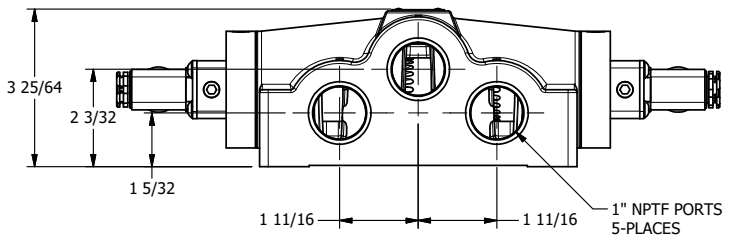

4

3

2

1

1/2"-14 NPT CONDUIT CONNECTION  
18" LEAD, 3 WIRE

1" NPTF PORTS  
5-PLACES

**AAA**  
PRODUCTS  
INTERNATIONAL

**AAA PRODUCTS INTERNATIONAL**  
7114 Harry Hines Blvd  
Dallas, TX 75235

TITLE: 1" SIDE PORT, DBL SOL, 2 POS,  
FRCTN POS, SOL RTRN, MOLD-OVER,  
LCKNG OVRD, SIDE VENT

DRAWING NO.:  
DIM\_ESS8JOC

THE INFORMATION CONTAINED WITHIN THIS DOCUMENT IS PROPRIETARY TO AAA PRODUCTS AND MAY NOT BE DISCLOSED WITHOUT PRIOR WRITTEN CONSENT