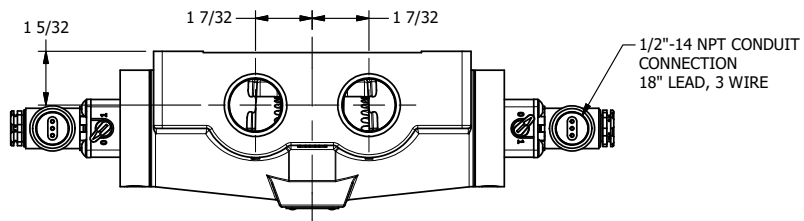

4

3

2

1

1/2"-14 NPT CONDUIT CONNECTION  
18" LEAD, 3 WIRE

1" NPTF PORTS  
5-PLACES

**AAA**  
PRODUCTS  
INTERNATIONAL

**AAA PRODUCTS INTERNATIONAL**  
7114 Harry Hines Blvd  
Dallas, TX 75235

TITLE: 1" SIDE PORT, DBL SOL, 2 POS,  
FRCTN POS, SOL RTRN, MOLD-OVER,  
LCKNG OVRD, SIDE VENT

DRAWING NO.:  
DIM\_ESS8JOC

THE INFORMATION CONTAINED WITHIN THIS DOCUMENT IS PROPRIETARY TO AAA PRODUCTS AND MAY NOT BE DISCLOSED WITHOUT PRIOR WRITTEN CONSENT