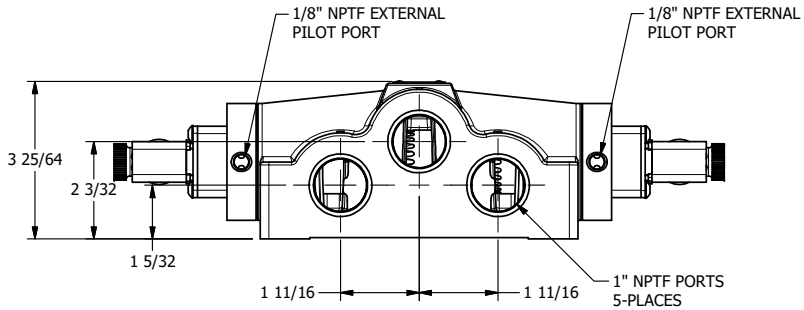

4

3

2

1

**AAA**  
PRODUCTS  
INTERNATIONAL

**AAA PRODUCTS INTERNATIONAL**  
7114 Harry Hines Blvd  
Dallas, TX 75235

TITLE: 1" SIDE PORT, DBL SOL, 2 POS,  
SOL RTRN, MOLD-OVER,  
DUST EXCLDR, EXT PILOT

DRAWING NO.:  
DIM\_ESS8JLZ