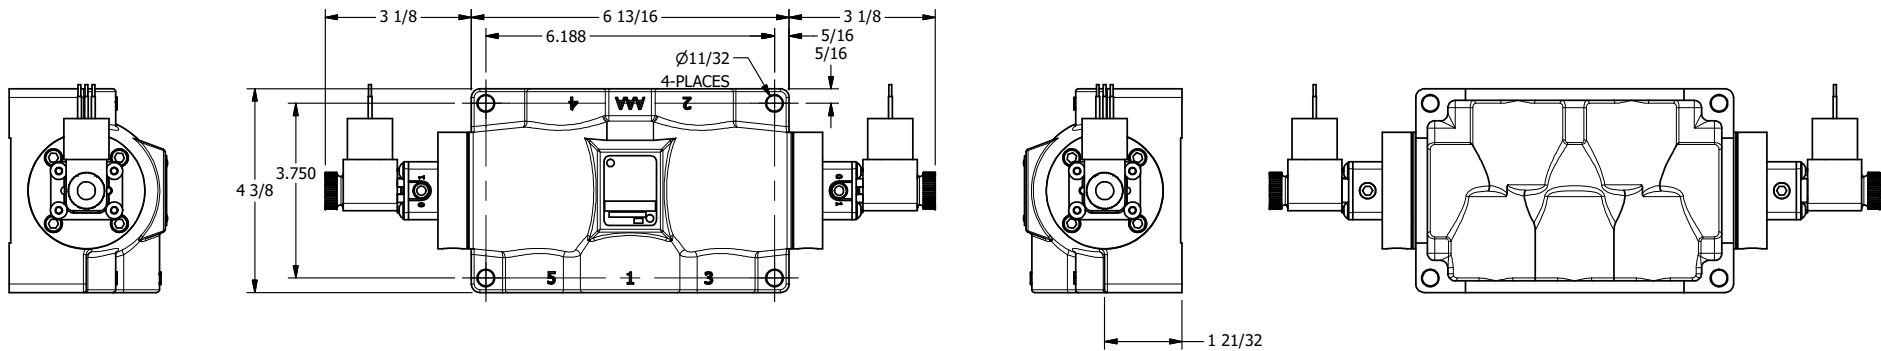

4

3

2

1

**AAA**  
PRODUCTS  
INTERNATIONAL

**AAA PRODUCTS INTERNATIONAL**  
7114 Harry Hines Blvd  
Dallas, TX 75235

TITLE: 1" SIDE PORT, DBL SOL, 2 POS,  
SOL RTRN, MOLD-OVER,  
DUST EXCLDR, EXT PILOT

DRAWING NO.:  
DIM\_ESS8JLZ