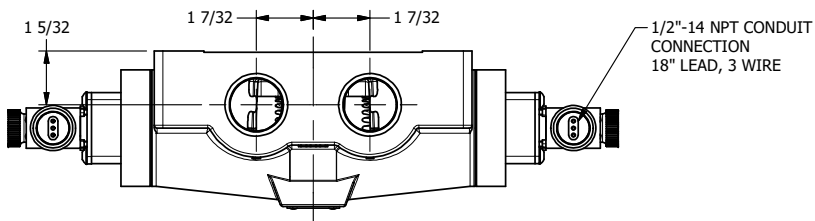

4

3

2

1

**AAA**  
PRODUCTS  
INTERNATIONAL

**AAA PRODUCTS INTERNATIONAL**  
7114 Harry Hines Blvd  
Dallas, TX 75235

TITLE: 1" SIDE PORT, DBL SOL, 2 POS,  
SOL RTRN, MOLD-OVER,  
DUST EXCLDR, EXT PILOT

DRAWING NO.:  
DIM\_ESS8JLZ