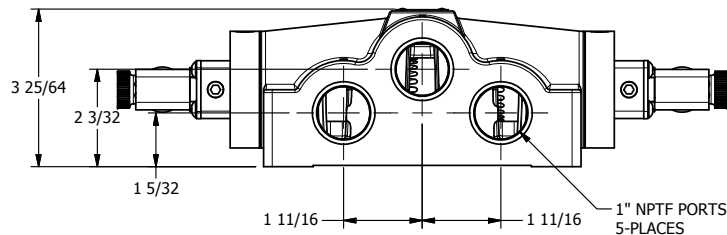

4

3

2

1

**AAA**  
PRODUCTS  
INTERNATIONAL

**AAA PRODUCTS  
INTERNATIONAL**  
7114 Harry Hines Blvd  
Dallas, TX 75235

TITLE: 1" SIDE PORT, DBL SOL, 2 POS,  
FRICTION POS, SOL RTRN,  
MOLD-OVER, DUST EXCLDR

DRAWING NO.:  
DIM\_ESS8JL

4

3

2

1

THE INFORMATION CONTAINED WITHIN THIS DOCUMENT IS PROPRIETARY TO AAA PRODUCTS AND MAY NOT BE DISCLOSED WITHOUT PRIOR WRITTEN CONSENT