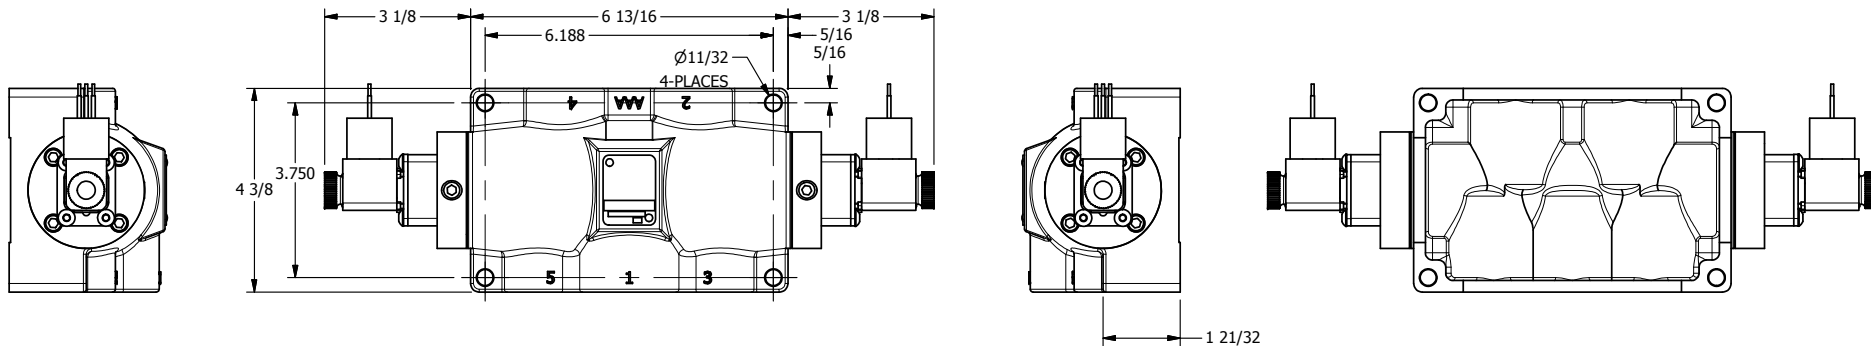

4

3

2

1

**AAA**  
PRODUCTS  
INTERNATIONAL

**AAA PRODUCTS  
INTERNATIONAL**  
7114 Harry Hines Blvd  
Dallas, TX 75235

TITLE: 1" SIDE PORT, DBL SOL, 2 POS,  
FRICTION POS, SOL RTRN,  
MOLD-OVER, DUST EXCLDR

DRAWING NO.:  
DIM\_ESS8JL

4

3

2

1

THE INFORMATION CONTAINED WITHIN THIS DOCUMENT IS PROPRIETARY TO AAA PRODUCTS AND MAY NOT BE DISCLOSED WITHOUT PRIOR WRITTEN CONSENT