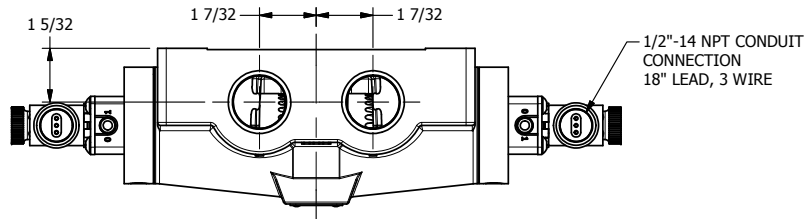

4

3

2

1

**AAA**  
PRODUCTS  
INTERNATIONAL

**AAA PRODUCTS  
INTERNATIONAL**  
7114 Harry Hines Blvd  
Dallas, TX 75235

TITLE: 1" SIDE PORT, DBL SOL, 2 POS,  
FRICTION POS, SOL RTRN,  
MOLD-OVER, DUST EXCLDR

DRAWING NO.:  
DIM\_ESS8JL

4

3

2

1

THE INFORMATION CONTAINED WITHIN THIS DOCUMENT IS PROPRIETARY TO AAA PRODUCTS AND MAY NOT BE DISCLOSED WITHOUT PRIOR WRITTEN CONSENT