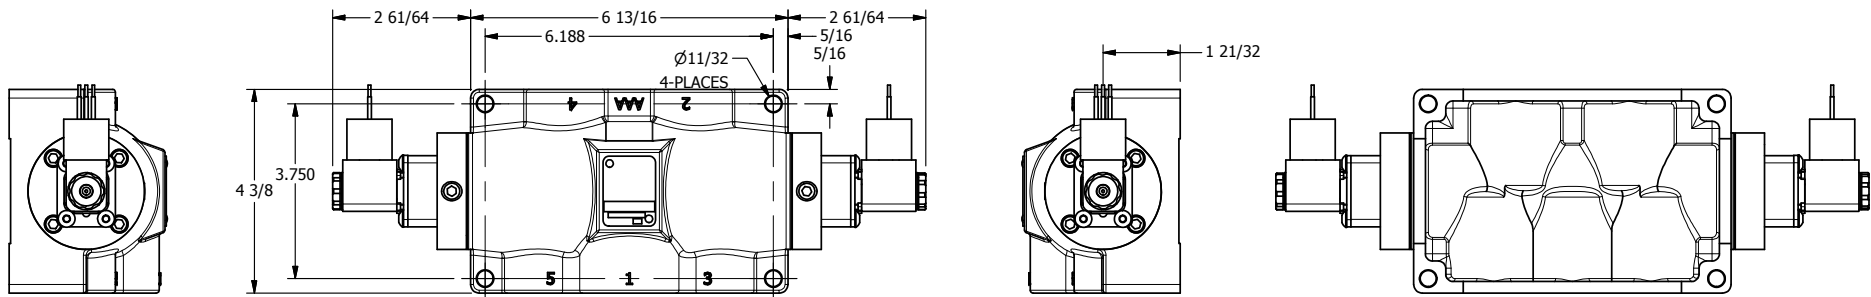

4

3

2

1

AAA
PRODUCTS
INTERNATIONAL

**AAA PRODUCTS
INTERNATIONAL**
7114 Harry Hines Blvd
Dallas, TX 75235

TITLE: 1" SIDE PORT, DBL SOL, 2 POS,
FRICTION POS, SOL RTRN,
MOLD-OVER

DRAWING NO.:
DIM_ESS8J