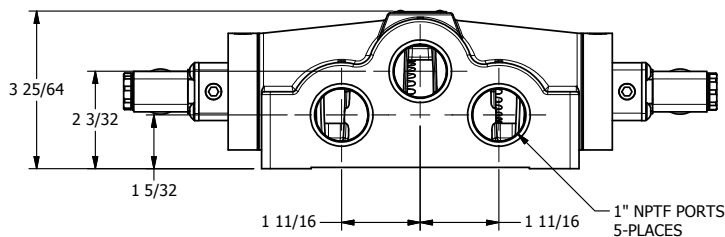

4

3

2

1

AAA
PRODUCTS
INTERNATIONAL

**AAA PRODUCTS
INTERNATIONAL**
7114 Harry Hines Blvd
Dallas, TX 75235

TITLE: 1" SIDE PORT, DBL SOL, 2 POS,
FRICTION POS, SOL RTRN,
MOLD-OVER

DRAWING NO.:
DIM_ESS8J