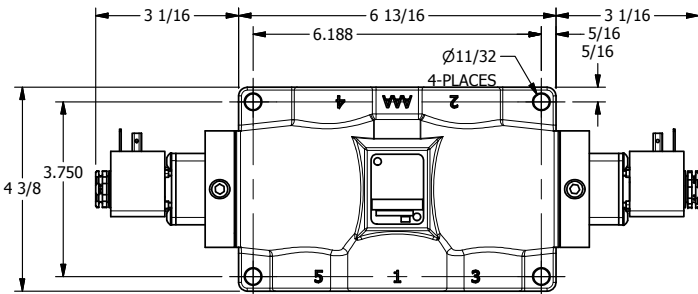

4

3

2

1

AAA
PRODUCTS
INTERNATIONAL

**AAA PRODUCTS
INTERNATIONAL**
7114 Harry Hines Blvd
Dallas, TX 75235

TITLE: 1" SIDE PORT, DBL SOL, 2 POS,
FRICTION POS, SOL RTRN,
HIGH TEMP, SIDE VENT

DRAWING NO.:
DIM_ESS8HC