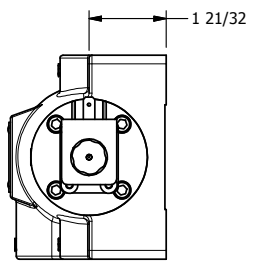

4

3

2

1

AAA
PRODUCTS
INTERNATIONAL

**AAA PRODUCTS
INTERNATIONAL**
7114 Harry Hines Blvd
Dallas, TX 75235

TITLE: 1" SIDE PORT, DBL SOL, 2 POS,
FRICTION POS, SOL RTRN,
HIGH TEMP, SIDE VENT

DRAWING NO.:
DIM_ESS8HC