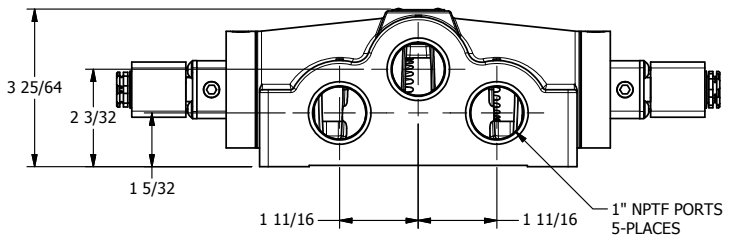

4

3

2

1

AAA
PRODUCTS
INTERNATIONAL

**AAA PRODUCTS
INTERNATIONAL**
7114 Harry Hines Blvd
Dallas, TX 75235

TITLE: 1" SIDE PORT, DBL SOL, 2 POS,
FRICTION POS, SOL RTRN,
HIGH TEMP, SIDE VENT

DRAWING NO.:
DIM_ESS8HC