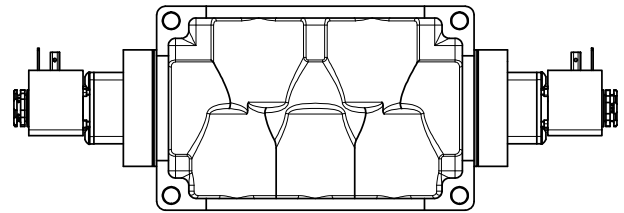

4

3

2

1

AAA
PRODUCTS
INTERNATIONAL

**AAA PRODUCTS
INTERNATIONAL**
7114 Harry Hines Blvd
Dallas, TX 75235

TITLE: 1" SIDE PORT, DBL SOL, 2 POS,
FRICTION POS, SOL RTRN,
HIGH TEMP, SIDE VENT

DRAWING NO.:
DIM_ESS8HC