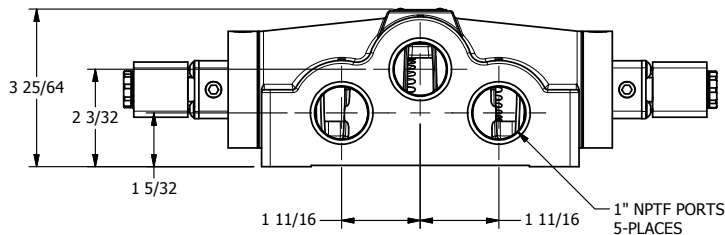

4

3

2

1

AAA
PRODUCTS
INTERNATIONAL

**AAA PRODUCTS
INTERNATIONAL**
7114 Harry Hines Blvd
Dallas, TX 75235

TITLE: 1" SIDE PORT, DBL SOL, 2 POS,
FRICTION POS, SOL RTRN,
HIGH TEMP

DRAWING NO.:
DIM_ESS8H