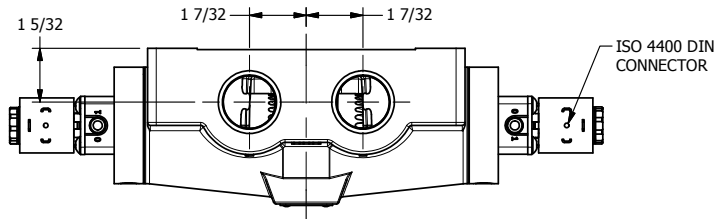

4

3

2

1

AAA
PRODUCTS
INTERNATIONAL

**AAA PRODUCTS
INTERNATIONAL**
7114 Harry Hines Blvd
Dallas, TX 75235

TITLE: 1" SIDE PORT, DBL SOL, 2 POS,
FRICTION POS, SOL RTRN,
HIGH TEMP

DRAWING NO.:
DIM_ESS8H