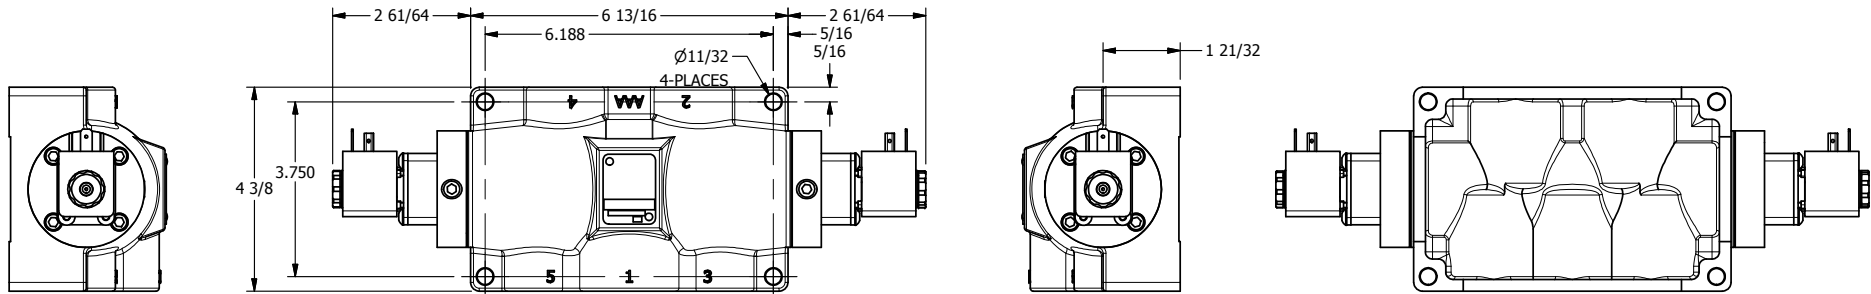

4

3

2

1

AAA
PRODUCTS
INTERNATIONAL

**AAA PRODUCTS
INTERNATIONAL**
7114 Harry Hines Blvd
Dallas, TX 75235

TITLE: 1" SIDE PORT, DBL SOL, 2 POS,
FRICTION POS, SOL RTRN,
HIGH TEMP

DRAWING NO.:
DIM_ESS8H