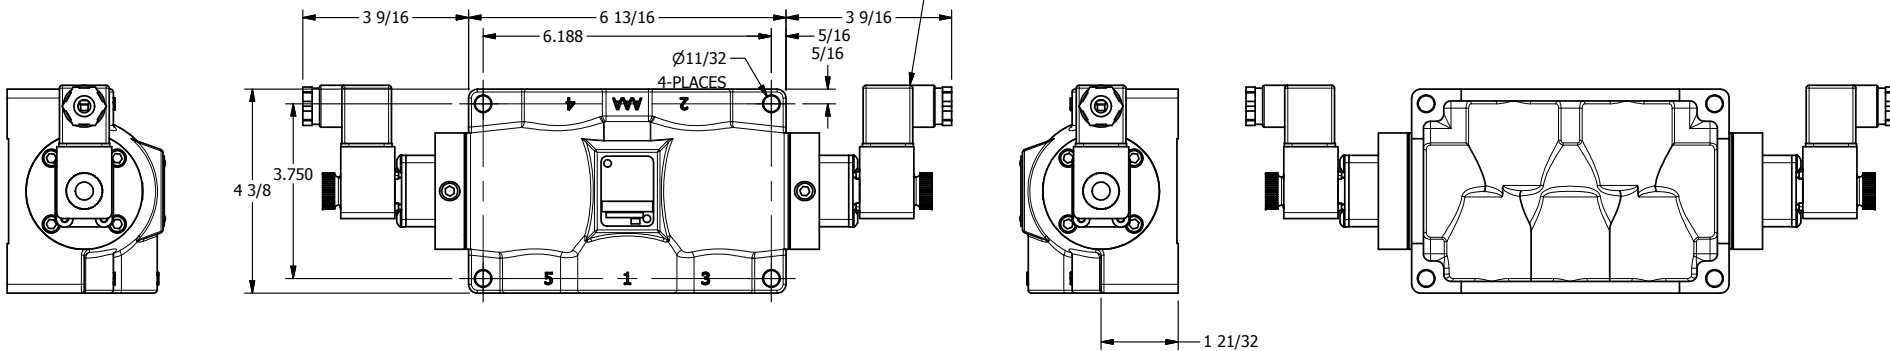

3/8" CORD GRIP DIN CAP INCLUDED  
FORM A, ACC. TO EN 175301-803,  
ISO 4400

**AAA**  
PRODUCTS  
INTERNATIONAL

**AAA PRODUCTS  
INTERNATIONAL**  
7114 Harry Hines Blvd  
Dallas, TX 75235

TITLE: 1" SIDE PORT, DBL SOL, 2 POS,  
FRICTION POS, SOL RTRN,  
INTR SAFE, 24VDC, DUST EXCLDR

DRAWING NO.:  
DIM\_ESS8AL

THE INFORMATION CONTAINED WITHIN THIS DOCUMENT IS PROPRIETARY TO AAA PRODUCTS AND MAY NOT BE DISCLOSED WITHOUT PRIOR WRITTEN CONSENT