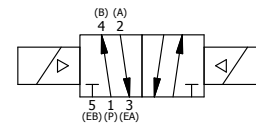

3/8" CORD GRIP DIN CAP INCLUDED  
FORM A, ACC. TO EN 175301-803,  
ISO 4400

**AAA**  
PRODUCTS  
INTERNATIONAL

**AAA PRODUCTS  
INTERNATIONAL**  
7114 Harry Hines Blvd  
Dallas, TX 75235

TITLE: 1" SIDE PORT, DBL SOL, 2 POS,  
FRICTION POS, SOL RTRN,  
INTR SAFE, 24VDC, DUST EXCLDR