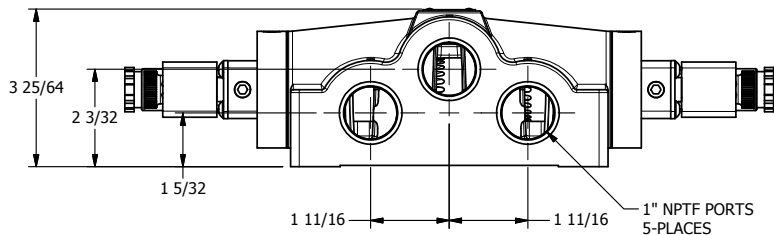

3/8" CORD GRIP DIN CAP INCLUDED  
FORM A, ACC. TO EN 175301-803,  
ISO 4400

**AAA**  
PRODUCTS  
INTERNATIONAL

**AAA PRODUCTS  
INTERNATIONAL**  
7114 Harry Hines Blvd  
Dallas, TX 75235

TITLE: 1" SIDE PORT, DBL SOL, 2 POS,  
FRICTION POS, SOL RTRN,  
INTR SAFE, 24VDC, DUST EXCLDR

DRAWING NO.:  
DIM\_ESS8AL

THE INFORMATION CONTAINED WITHIN THIS DOCUMENT IS PROPRIETARY TO AAA PRODUCTS AND MAY NOT BE DISCLOSED WITHOUT PRIOR WRITTEN CONSENT