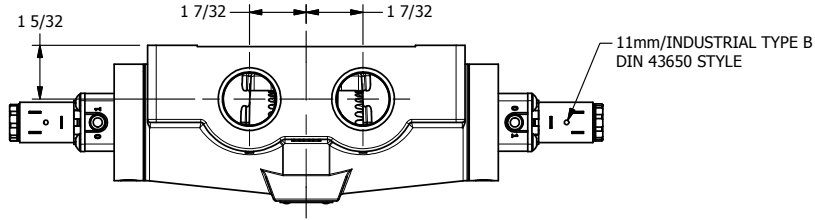

4

3

2

1

AAA
PRODUCTS
INTERNATIONAL

**AAA PRODUCTS
INTERNATIONAL**
7114 Harry Hines Blvd
Dallas, TX 75235

TITLE: 1" SIDE PORT, DBL SOL, 2 POS,
FRICTION POS, SOL RTRN

DRAWING NO.:
DIM_ESS8