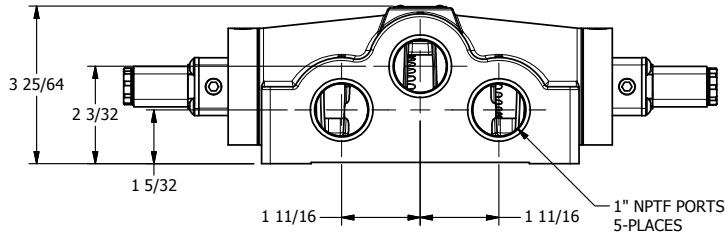

4

3

2

1

AAA
PRODUCTS
INTERNATIONAL

**AAA PRODUCTS
INTERNATIONAL**
7114 Harry Hines Blvd
Dallas, TX 75235

TITLE: 1" SIDE PORT, DBL SOL, 2 POS,
FRICTION POS, SOL RTRN

DRAWING NO.:
DIM_ESS8