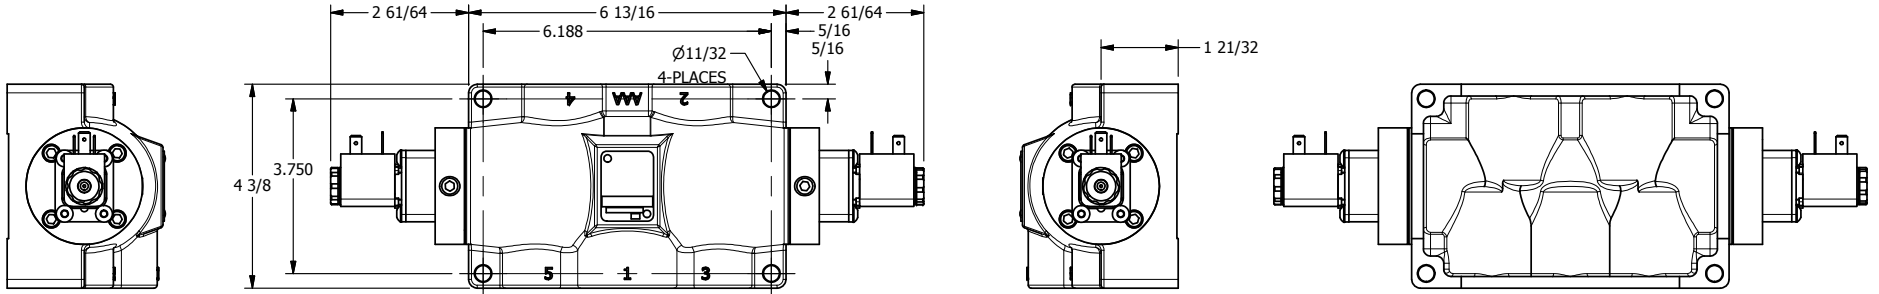

4

3

2

1

AAA
PRODUCTS
INTERNATIONAL

**AAA PRODUCTS
INTERNATIONAL**
7114 Harry Hines Blvd
Dallas, TX 75235

TITLE: 1" SIDE PORT, DBL SOL, 2 POS,
FRICTION POS, SOL RTRN

DRAWING NO.:
DIM_ESS8