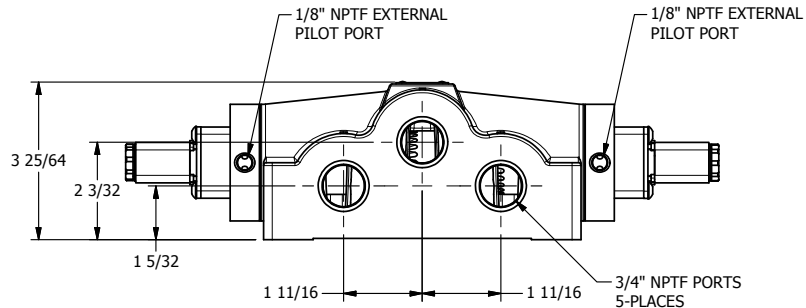

4

3

2

1

**AAA**  
PRODUCTS  
INTERNATIONAL

**AAA PRODUCTS  
INTERNATIONAL**  
7114 Harry Hines Blvd  
Dallas, TX 75235

TITLE: 3/4" SIDE PORT, DBL SOL, 2 POS,  
FRICTION POS, SOL RTRN, EXT PILOT

DRAWING NO.:  
DIM\_ESS6Z