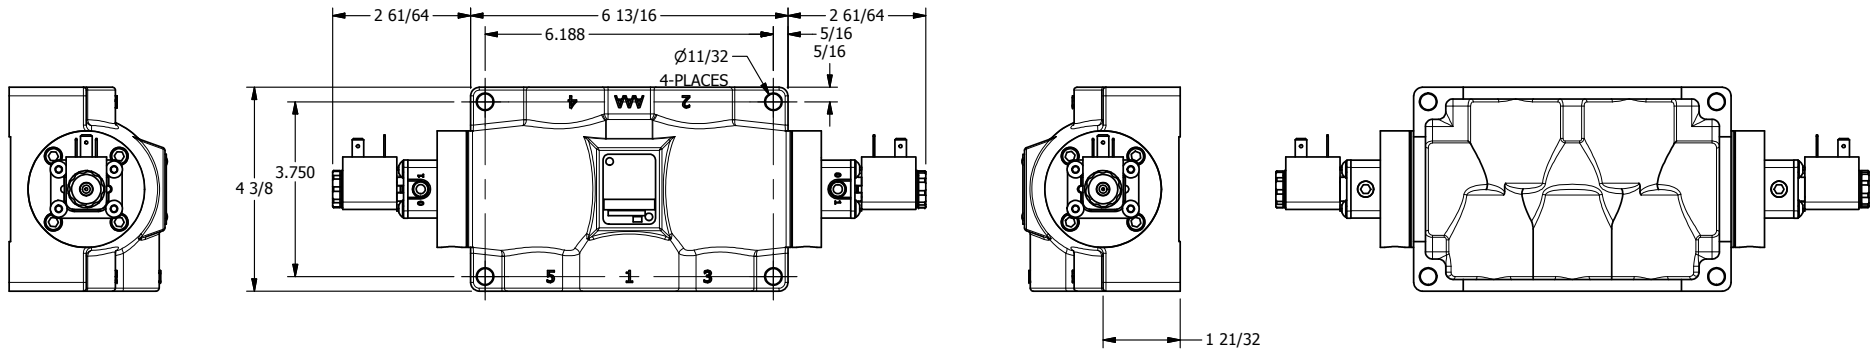

4

3

2

1

**AAA**  
PRODUCTS  
INTERNATIONAL

**AAA PRODUCTS  
INTERNATIONAL**  
7114 Harry Hines Blvd  
Dallas, TX 75235

TITLE: 3/4" SIDE PORT, DBL SOL, 2 POS,  
FRICTION POS, SOL RTRN, EXT PILOT

DRAWING NO.:  
DIM\_ESS6Z