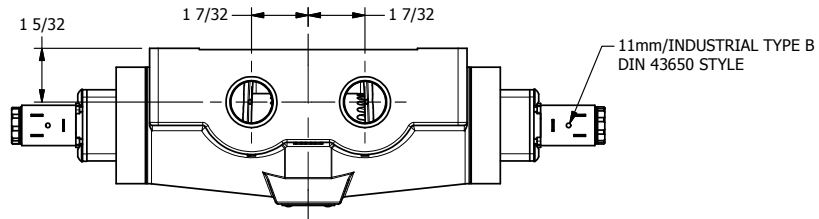

4

3

2

1

**AAA**  
PRODUCTS  
INTERNATIONAL

**AAA PRODUCTS  
INTERNATIONAL**  
7114 Harry Hines Blvd  
Dallas, TX 75235

TITLE: 3/4" SIDE PORT, DBL SOL, 2 POS,  
FRICTION POS, SOL RTRN, EXT PILOT

DRAWING NO.:  
DIM\_ESS6Z