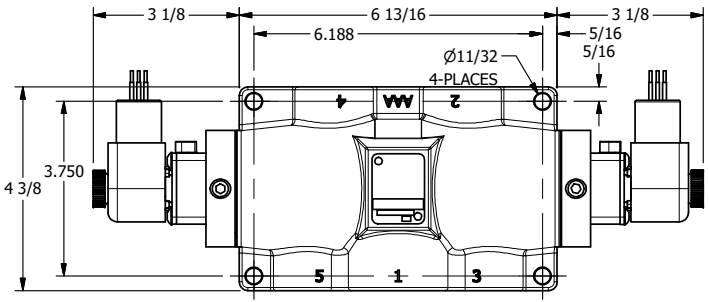

4

3

2

1

1 21/32

AAA
PRODUCTS
INTERNATIONAL

**AAA PRODUCTS
INTERNATIONAL**
7114 Harry Hines Blvd
Dallas, TX 75235

TITLE: 3/4" SIDE PORT, DBL SOL, 2 POS,
SOL RTRN, EXPL PROOF,
LCKNG OVRD, DUST EXCLDR

DRAWING NO.:
DIM_ESS6XOL

4

3

2

THE INFORMATION CONTAINED WITHIN THIS DOCUMENT IS PROPRIETARY TO AAA PRODUCTS AND MAY NOT BE DISCLOSED WITHOUT PRIOR WRITTEN CONSENT