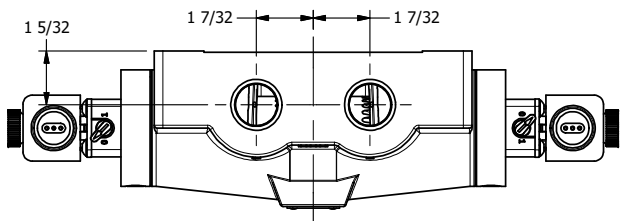

4

3

2

1

1 21/32

AAA
PRODUCTS
INTERNATIONAL

**AAA PRODUCTS
INTERNATIONAL**
7114 Harry Hines Blvd
Dallas, TX 75235

TITLE: 3/4" SIDE PORT, DBL SOL, 2 POS,
SOL RTRN, EXPL PROOF,
LCKNG OVRD, DUST EXCLDR

DRAWING NO.:
DIM_ESS6XOL

4

3

2

THE INFORMATION CONTAINED WITHIN THIS DOCUMENT IS PROPRIETARY TO AAA PRODUCTS AND MAY NOT BE DISCLOSED WITHOUT PRIOR WRITTEN CONSENT