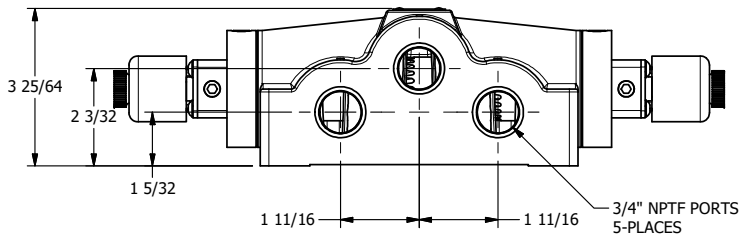

4

3

2

1

1 21/32

AAA
PRODUCTS
INTERNATIONAL

**AAA PRODUCTS
INTERNATIONAL**
7114 Harry Hines Blvd
Dallas, TX 75235

TITLE: 3/4" SIDE PORT, DBL SOL, 2 POS,
SOL RTRN, EXPL PROOF,
LCKNG OVRD, DUST EXCLDR

DRAWING NO.:
DIM_ESS6XOL

4

3

2

THE INFORMATION CONTAINED WITHIN THIS DOCUMENT IS PROPRIETARY TO AAA PRODUCTS AND MAY NOT BE DISCLOSED WITHOUT PRIOR WRITTEN CONSENT