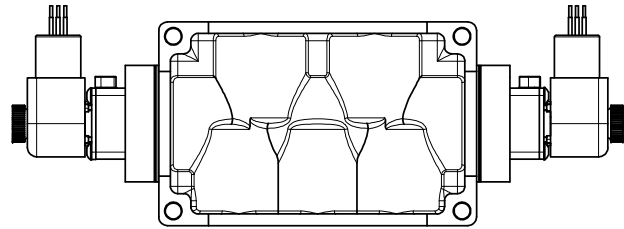

4

3

2

1

1 21/32

AAA
PRODUCTS
INTERNATIONAL

**AAA PRODUCTS
INTERNATIONAL**
7114 Harry Hines Blvd
Dallas, TX 75235

TITLE: 3/4" SIDE PORT, DBL SOL, 2 POS,
SOL RTRN, EXPL PROOF,
LCKNG OVRD, DUST EXCLDR

DRAWING NO.:
DIM_ESS6XOL

4

3

2

THE INFORMATION CONTAINED WITHIN THIS DOCUMENT IS PROPRIETARY TO AAA PRODUCTS AND MAY NOT BE DISCLOSED WITHOUT PRIOR WRITTEN CONSENT