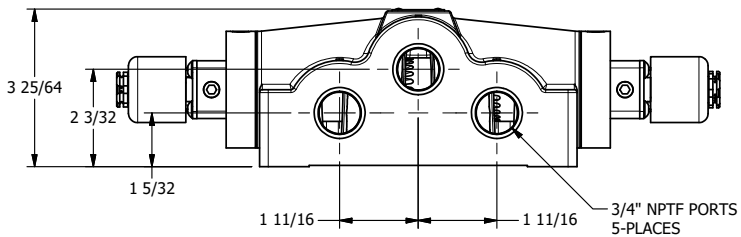

4

3

2

1

1 21/32

AAA PRODUCTS INTERNATIONAL
7114 Harry Hines Blvd
Dallas, TX 75235

TITLE: 3/4" SIDE PORT, DBL SOL, 2 POS,
FRCTN POS, SOL RTRN, EXPL PROOF,
LCKNG OVRD, SIDE VENT

DRAWING NO.:
DIM_ESS6XOC