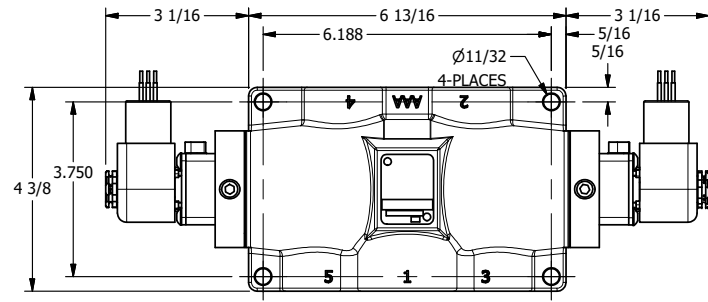

4

3

2

1

1 21/32

AAA PRODUCTS INTERNATIONAL
7114 Harry Hines Blvd
Dallas, TX 75235

TITLE: 3/4" SIDE PORT, DBL SOL, 2 POS,
FRCTN POS, SOL RTRN, EXPL PROOF,
LCKNG OVRD, SIDE VENT

DRAWING NO.:
DIM_ESS6XOC