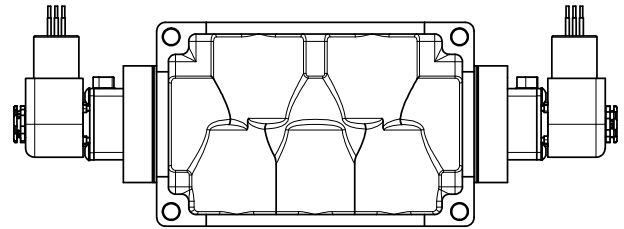

4

3

2

1

1 21/32

AAA PRODUCTS INTERNATIONAL
7114 Harry Hines Blvd
Dallas, TX 75235

TITLE: 3/4" SIDE PORT, DBL SOL, 2 POS,
FRCTN POS, SOL RTRN, EXPL PROOF,
LCKNG OVRD, SIDE VENT

DRAWING NO.:
DIM_ESS6XOC