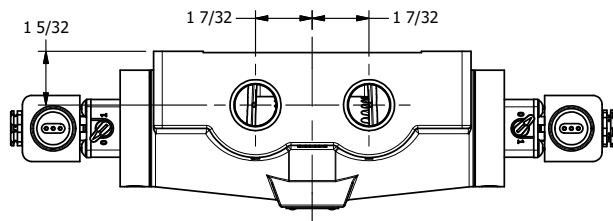

4

3

2

1

1 21/32

AAA PRODUCTS INTERNATIONAL
7114 Harry Hines Blvd
Dallas, TX 75235

TITLE: 3/4" SIDE PORT, DBL SOL, 2 POS,
FRCTN POS, SOL RTRN, EXPL PROOF,
LCKNG OVRD, SIDE VENT

DRAWING NO.:
DIM_ESS6XOC