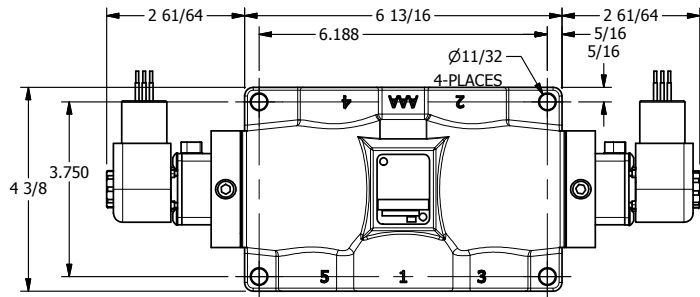

4

3

2

1

1 21/32

**AAA**  
PRODUCTS  
INTERNATIONAL

**AAA PRODUCTS  
INTERNATIONAL**  
7114 Harry Hines Blvd  
Dallas, TX 75235

TITLE: 3/4" SIDE PORT, DBL SOL, 2 POS,  
FRICTION POS, SOL RTRN,  
EXPL PROOF, LCKNG OVVRD

DRAWING NO.:  
DIM\_ESS6XO

4

3

2

1

THE INFORMATION CONTAINED WITHIN THIS DOCUMENT IS PROPRIETARY TO AAA PRODUCTS AND MAY NOT BE DISCLOSED WITHOUT PRIOR WRITTEN CONSENT