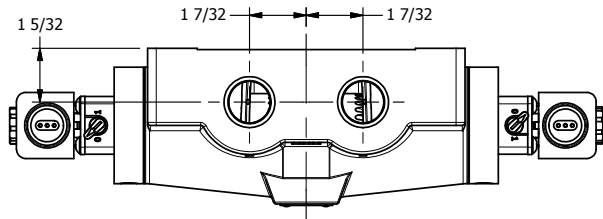

4

3

2

1

1 21/32

**AAA**  
PRODUCTS  
INTERNATIONAL

**AAA PRODUCTS  
INTERNATIONAL**  
7114 Harry Hines Blvd  
Dallas, TX 75235

TITLE: 3/4" SIDE PORT, DBL SOL, 2 POS,  
FRICTION POS, SOL RTRN,  
EXPL PROOF, LCKNG OVVRD

DRAWING NO.:  
DIM\_ESS6XO

4

3

2

1

THE INFORMATION CONTAINED WITHIN THIS DOCUMENT IS PROPRIETARY TO AAA PRODUCTS AND MAY NOT BE DISCLOSED WITHOUT PRIOR WRITTEN CONSENT