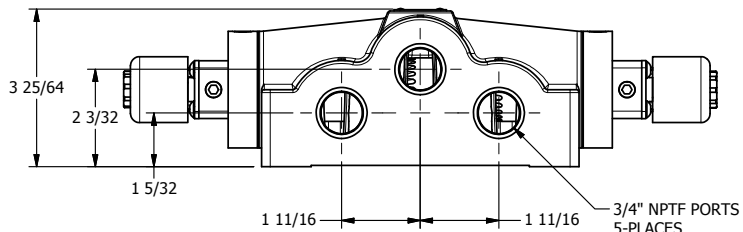

4

3

2

1

1 21/32

**AAA**  
PRODUCTS  
INTERNATIONAL

**AAA PRODUCTS  
INTERNATIONAL**  
7114 Harry Hines Blvd  
Dallas, TX 75235

TITLE: 3/4" SIDE PORT, DBL SOL, 2 POS,  
FRICTION POS, SOL RTRN,  
EXPL PROOF, LCKNG OVVRD

DRAWING NO.:  
DIM\_ESS6XO

4

3

2

1

THE INFORMATION CONTAINED WITHIN THIS DOCUMENT IS PROPRIETARY TO AAA PRODUCTS AND MAY NOT BE DISCLOSED WITHOUT PRIOR WRITTEN CONSENT