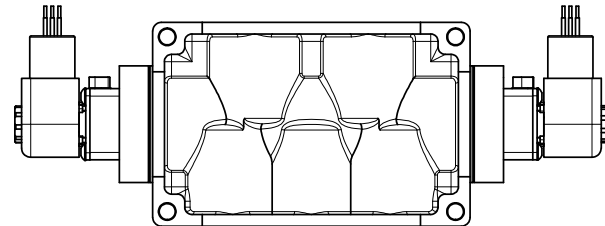

4

3

2

1

1 21/32

**AAA**  
PRODUCTS  
INTERNATIONAL

**AAA PRODUCTS  
INTERNATIONAL**  
7114 Harry Hines Blvd  
Dallas, TX 75235

TITLE: 3/4" SIDE PORT, DBL SOL, 2 POS,  
FRICTION POS, SOL RTRN,  
EXPL PROOF, LCKNG OVVRD

DRAWING NO.:  
DIM\_ESS6XO

4

3

2

1

THE INFORMATION CONTAINED WITHIN THIS DOCUMENT IS PROPRIETARY TO AAA PRODUCTS AND MAY NOT BE DISCLOSED WITHOUT PRIOR WRITTEN CONSENT