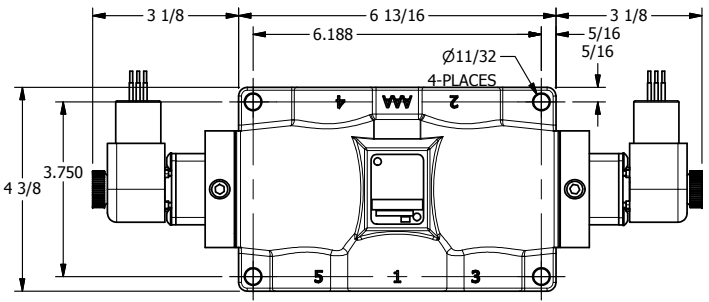

4

3

2

1

1 21/32

AAA
PRODUCTS
INTERNATIONAL

**AAA PRODUCTS
INTERNATIONAL**
7114 Harry Hines Blvd
Dallas, TX 75235

TITLE: 3/4" SIDE PORT, DBL SOL, 2 POS,
FRICTION POS, SOL RTRN,
EXPLOSION PROOF, DUST EXCLDR

DRAWING NO.:
DIM_ESS6XL

4

3

2

1

THE INFORMATION CONTAINED WITHIN THIS DOCUMENT IS PROPRIETARY TO AAA PRODUCTS AND MAY NOT BE DISCLOSED WITHOUT PRIOR WRITTEN CONSENT