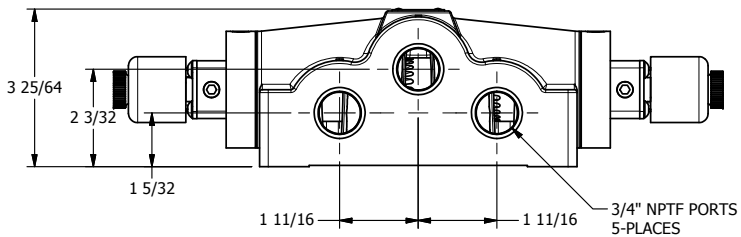

4

3

2

1

1 21/32

AAA
PRODUCTS
INTERNATIONAL

**AAA PRODUCTS
INTERNATIONAL**
7114 Harry Hines Blvd
Dallas, TX 75235

TITLE: 3/4" SIDE PORT, DBL SOL, 2 POS,
FRICTION POS, SOL RTRN,
EXPLOSION PROOF, DUST EXCLDR

DRAWING NO.:
DIM_ESS6XL

4

3

2

1

THE INFORMATION CONTAINED WITHIN THIS DOCUMENT IS PROPRIETARY TO AAA PRODUCTS AND MAY NOT BE DISCLOSED WITHOUT PRIOR WRITTEN CONSENT