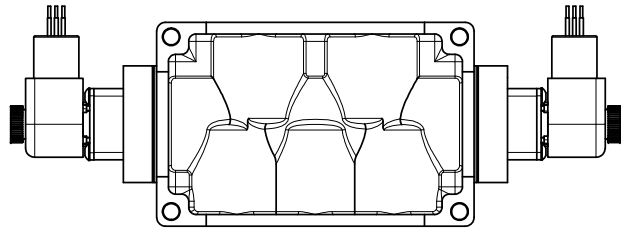

4

3

2

1

1 21/32

AAA
PRODUCTS
INTERNATIONAL

**AAA PRODUCTS
INTERNATIONAL**
7114 Harry Hines Blvd
Dallas, TX 75235

TITLE: 3/4" SIDE PORT, DBL SOL, 2 POS,
FRICTION POS, SOL RTRN,
EXPLOSION PROOF, DUST EXCLDR

DRAWING NO.:
DIM_ESS6XL

4

3

2

1

THE INFORMATION CONTAINED WITHIN THIS DOCUMENT IS PROPRIETARY TO AAA PRODUCTS AND MAY NOT BE DISCLOSED WITHOUT PRIOR WRITTEN CONSENT