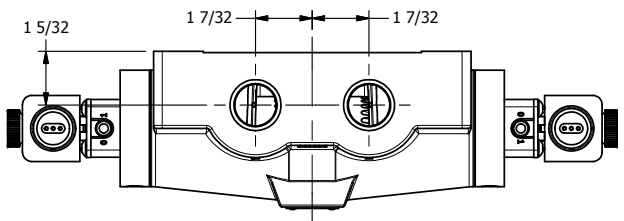

4

3

2

1

1 21/32

AAA
PRODUCTS
INTERNATIONAL

**AAA PRODUCTS
INTERNATIONAL**
7114 Harry Hines Blvd
Dallas, TX 75235

TITLE: 3/4" SIDE PORT, DBL SOL, 2 POS,
FRICTION POS, SOL RTRN,
EXPLOSION PROOF, DUST EXCLDR

DRAWING NO.:
DIM_ESS6XL

4

3

2

1

THE INFORMATION CONTAINED WITHIN THIS DOCUMENT IS PROPRIETARY TO AAA PRODUCTS AND MAY NOT BE DISCLOSED WITHOUT PRIOR WRITTEN CONSENT