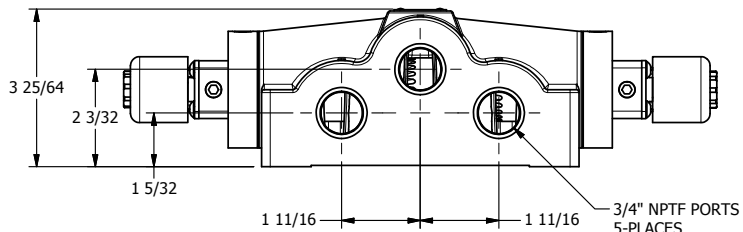

4

3

2

1

1 21/32

AAA
PRODUCTS
INTERNATIONAL

**AAA PRODUCTS
INTERNATIONAL**
7114 Harry Hines Blvd
Dallas, TX 75235

TITLE: 3/4" SIDE PORT, DBL SOL, 2 POS,
FRICTION POS, SOL RTRN,
EXPLOSION PROOF

DRAWING NO.:
DIM_ESS6X

THE INFORMATION CONTAINED WITHIN THIS DOCUMENT IS PROPRIETARY TO AAA PRODUCTS AND MAY NOT BE DISCLOSED WITHOUT PRIOR WRITTEN CONSENT

4

3

2

1

B

B