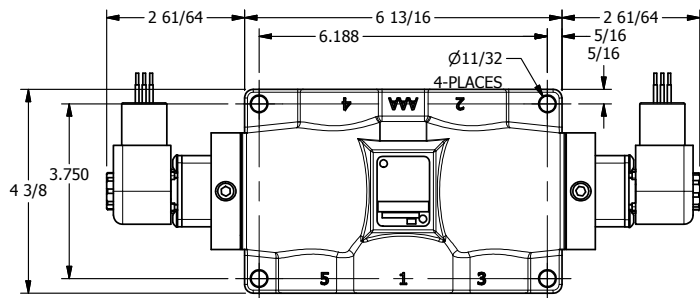

4

3

2

1

1 21/32

AAA
PRODUCTS
INTERNATIONAL

**AAA PRODUCTS
INTERNATIONAL**
7114 Harry Hines Blvd
Dallas, TX 75235

TITLE: 3/4" SIDE PORT, DBL SOL, 2 POS,
FRICTION POS, SOL RTRN,
EXPLOSION PROOF

DRAWING NO.:
DIM_ESS6X

THE INFORMATION CONTAINED WITHIN THIS DOCUMENT IS PROPRIETARY TO AAA PRODUCTS AND MAY NOT BE DISCLOSED WITHOUT PRIOR WRITTEN CONSENT

4

3

2

1

B

B