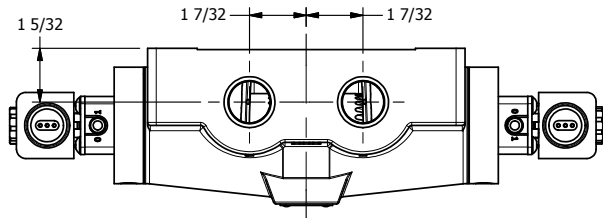

4

3

2

1

1 21/32

AAA
PRODUCTS
INTERNATIONAL

**AAA PRODUCTS
INTERNATIONAL**
7114 Harry Hines Blvd
Dallas, TX 75235

TITLE: 3/4" SIDE PORT, DBL SOL, 2 POS,
FRICTION POS, SOL RTRN,
EXPLOSION PROOF

DRAWING NO.:
DIM_ESS6X

THE INFORMATION CONTAINED WITHIN THIS DOCUMENT IS PROPRIETARY TO AAA PRODUCTS AND MAY NOT BE DISCLOSED WITHOUT PRIOR WRITTEN CONSENT

4

3

2

1

B

B