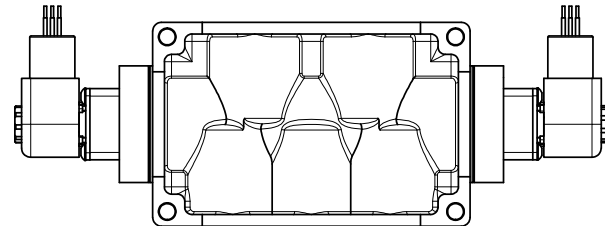

4

3

2

1

1 21/32

AAA
PRODUCTS
INTERNATIONAL

**AAA PRODUCTS
INTERNATIONAL**
7114 Harry Hines Blvd
Dallas, TX 75235

TITLE: 3/4" SIDE PORT, DBL SOL, 2 POS,
FRICTION POS, SOL RTRN,
EXPLOSION PROOF

DRAWING NO.:
DIM_ESS6X

THE INFORMATION CONTAINED WITHIN THIS DOCUMENT IS PROPRIETARY TO AAA PRODUCTS AND MAY NOT BE DISCLOSED WITHOUT PRIOR WRITTEN CONSENT

4

3

2

1

B

B