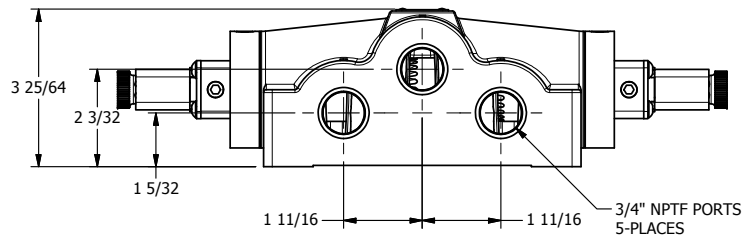

4

3

2

1

**AAA**  
PRODUCTS  
INTERNATIONAL

**AAA PRODUCTS  
INTERNATIONAL**  
7114 Harry Hines Blvd  
Dallas, TX 75235

TITLE: 3/4" SIDE PORT, DBL SOL, 2 POS,  
FRICTION POS, SOL RTRN,  
LCKNG OVRD, DUST EXCLDR

DRAWING NO.:  
DIM\_ESS60L

4

3

2

1

THE INFORMATION CONTAINED WITHIN THIS DOCUMENT IS PROPRIETARY TO AAA PRODUCTS AND MAY NOT BE DISCLOSED WITHOUT PRIOR WRITTEN CONSENT