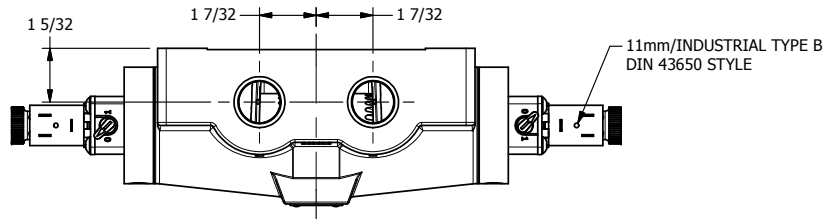

4

3

2

1

**AAA**  
PRODUCTS  
INTERNATIONAL

**AAA PRODUCTS  
INTERNATIONAL**  
7114 Harry Hines Blvd  
Dallas, TX 75235

TITLE: 3/4" SIDE PORT, DBL SOL, 2 POS,  
FRICTION POS, SOL RTRN,  
LCKNG OVRD, DUST EXCLDR

DRAWING NO.:  
DIM\_ESS60L

4

3

2

1

THE INFORMATION CONTAINED WITHIN THIS DOCUMENT IS PROPRIETARY TO AAA PRODUCTS AND MAY NOT BE DISCLOSED WITHOUT PRIOR WRITTEN CONSENT