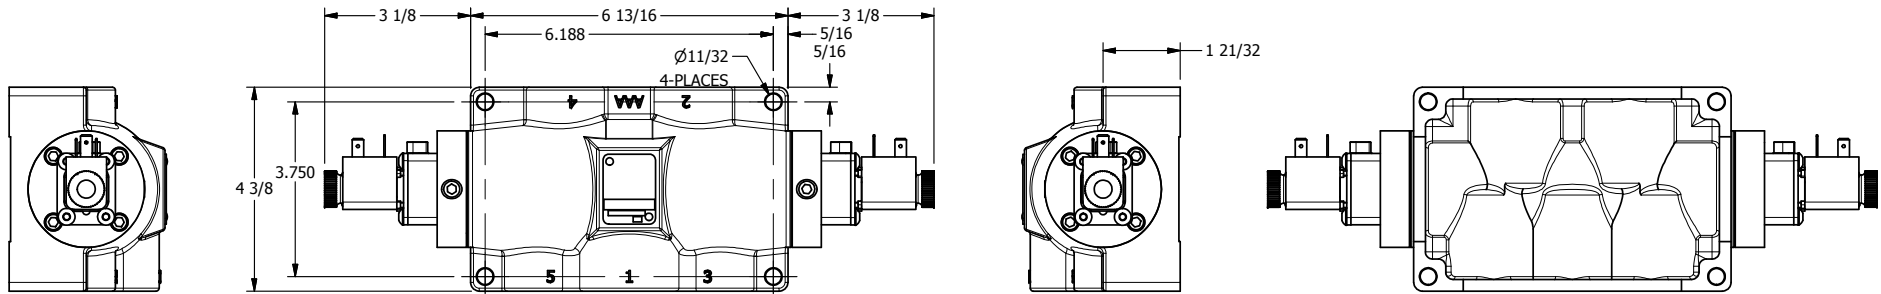

4

3

2

1

**AAA**  
PRODUCTS  
INTERNATIONAL

**AAA PRODUCTS  
INTERNATIONAL**  
7114 Harry Hines Blvd  
Dallas, TX 75235

TITLE: 3/4" SIDE PORT, DBL SOL, 2 POS,  
FRICTION POS, SOL RTRN,  
LCKNG OVRD, DUST EXCLDR

DRAWING NO.:  
DIM\_ESS60L

4

3

2

1

THE INFORMATION CONTAINED WITHIN THIS DOCUMENT IS PROPRIETARY TO AAA PRODUCTS AND MAY NOT BE DISCLOSED WITHOUT PRIOR WRITTEN CONSENT