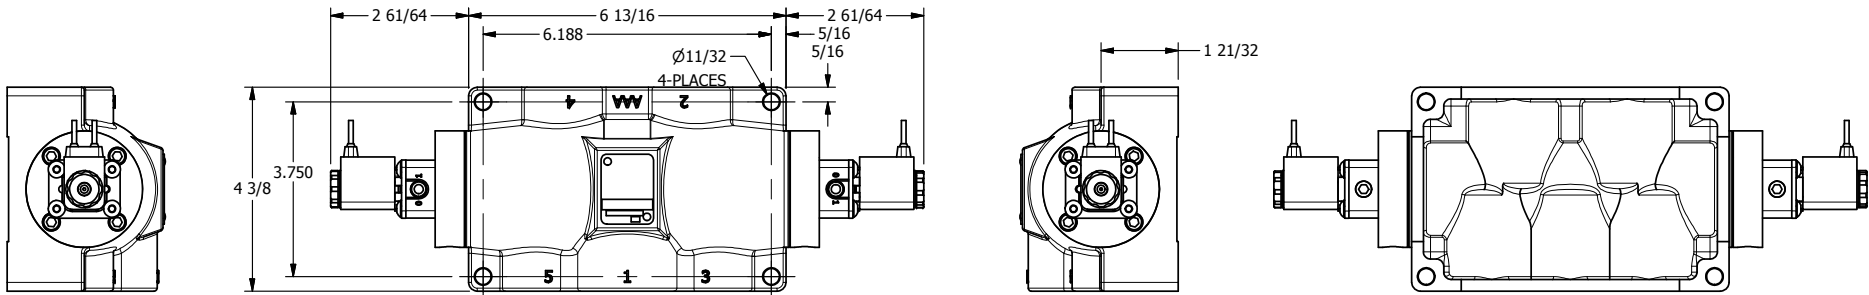

4

3

2

1

AAA
PRODUCTS
INTERNATIONAL

**AAA PRODUCTS
INTERNATIONAL**
7114 Harry Hines Blvd
Dallas, TX 75235

TITLE **3/4" SIDE PORT, DBL SOL, 2 POS,
FRICTION POS, SOL RTRN,
FLYING LEAD, EXT PILOT**

DRAWING NO.:
DIM_ESS6MZ