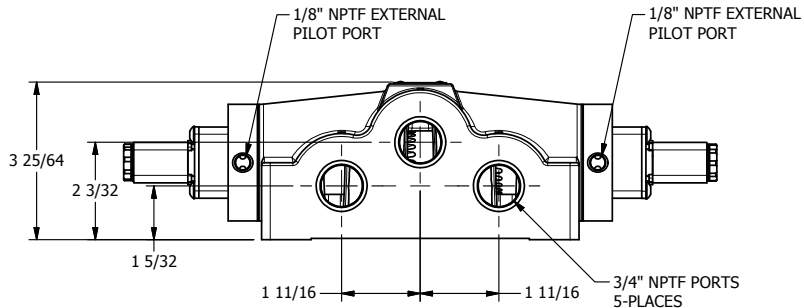

4

3

2

1

AAA
PRODUCTS
INTERNATIONAL

**AAA PRODUCTS
INTERNATIONAL**
7114 Harry Hines Blvd
Dallas, TX 75235

TITLE **3/4" SIDE PORT, DBL SOL, 2 POS,
FRICTION POS, SOL RTRN,
FLYING LEAD, EXT PILOT**

DRAWING NO.:
DIM_ESS6MZ