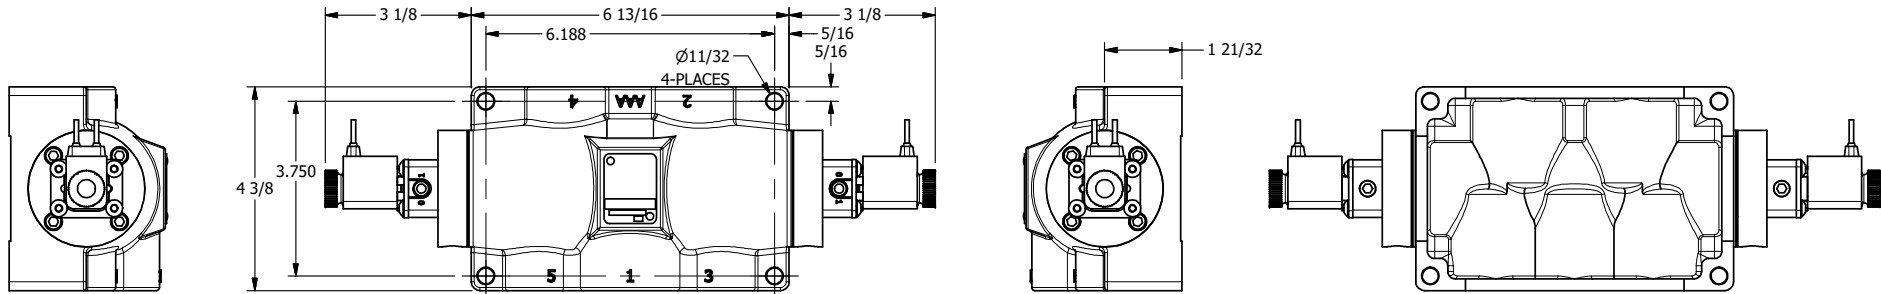

4

3

2

1

**AAA**  
PRODUCTS  
INTERNATIONAL

**AAA PRODUCTS  
INTERNATIONAL**  
7114 Harry Hines Blvd  
Dallas, TX 75235

TITLE  $3/4$ " SIDE PORT, DBL SOL, 2 POS,  
SOL RTRN, FLYING LEAD,  
120/60, DUST EXCLDR, EXT PILOT