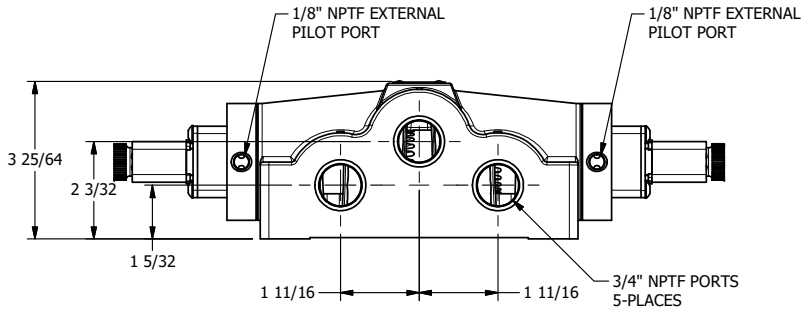

4

3

2

1

**AAA**  
PRODUCTS  
INTERNATIONAL

**AAA PRODUCTS  
INTERNATIONAL**  
7114 Harry Hines Blvd  
Dallas, TX 75235

TITLE  $3/4$ " SIDE PORT, DBL SOL, 2 POS,  
SOL RTRN, FLYING LEAD,  
120/60, DUST EXCLDR, EXT PILOT