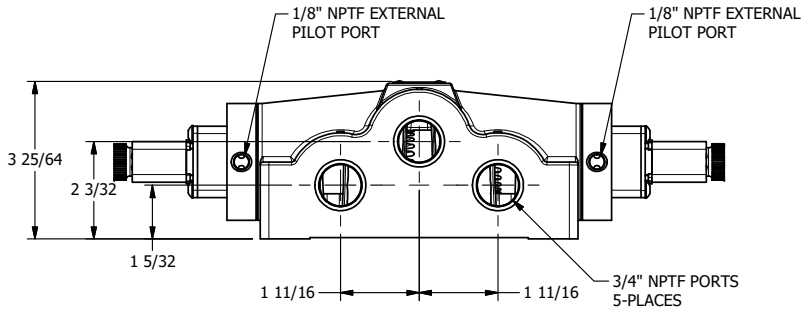

4

3

2

1

**AAA**  
PRODUCTS  
INTERNATIONAL

**AAA PRODUCTS  
INTERNATIONAL**  
7114 Harry Hines Blvd  
Dallas, TX 75235

TITLE **3/4" SIDE PORT, DBL SOL, 2 POS,  
SOL RTRN,  
DUST EXCLDR, EXT PILOT**

DRAWING NO.:  
**DIM\_ESS6LZ**