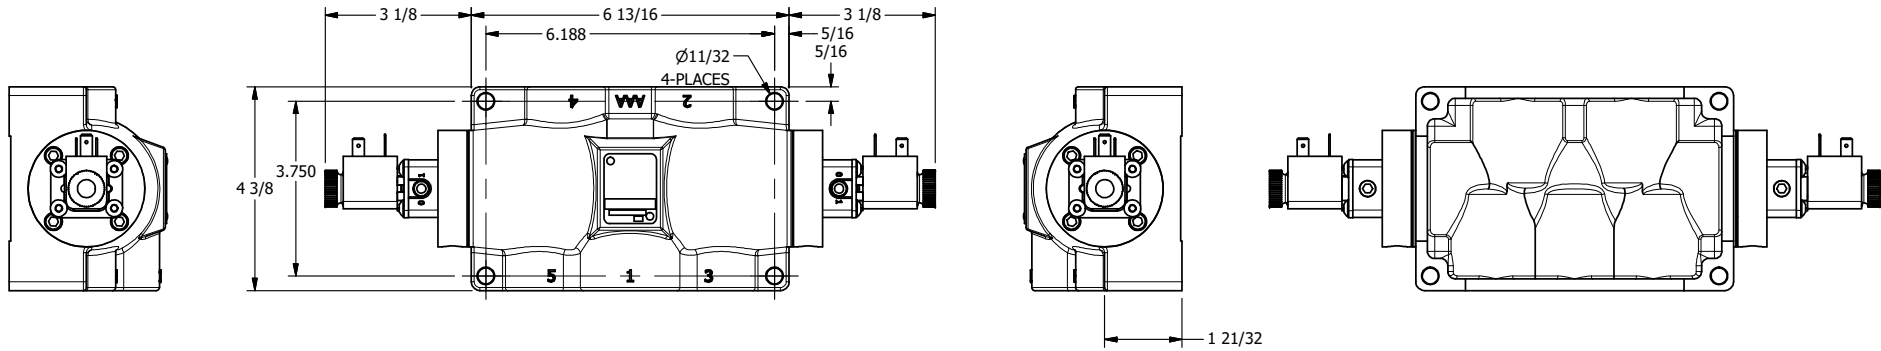

4

3

2

1

**AAA**  
PRODUCTS  
INTERNATIONAL

**AAA PRODUCTS  
INTERNATIONAL**  
7114 Harry Hines Blvd  
Dallas, TX 75235

TITLE **3/4" SIDE PORT, DBL SOL, 2 POS,  
SOL RTRN,  
DUST EXCLDR, EXT PILOT**

DRAWING NO.:  
**DIM\_ESS6LZ**