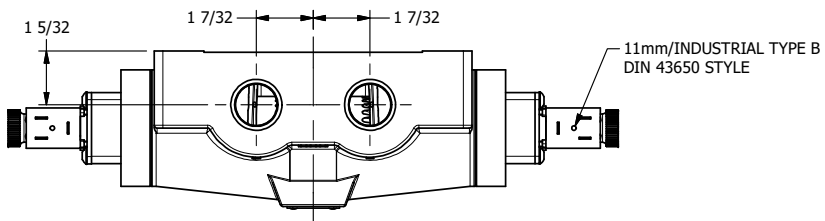

4

3

2

1

**AAA**  
PRODUCTS  
INTERNATIONAL

**AAA PRODUCTS  
INTERNATIONAL**  
7114 Harry Hines Blvd  
Dallas, TX 75235

TITLE **3/4" SIDE PORT, DBL SOL, 2 POS,  
SOL RTRN,  
DUST EXCLDR, EXT PILOT**

DRAWING NO.:  
**DIM\_ESS6LZ**