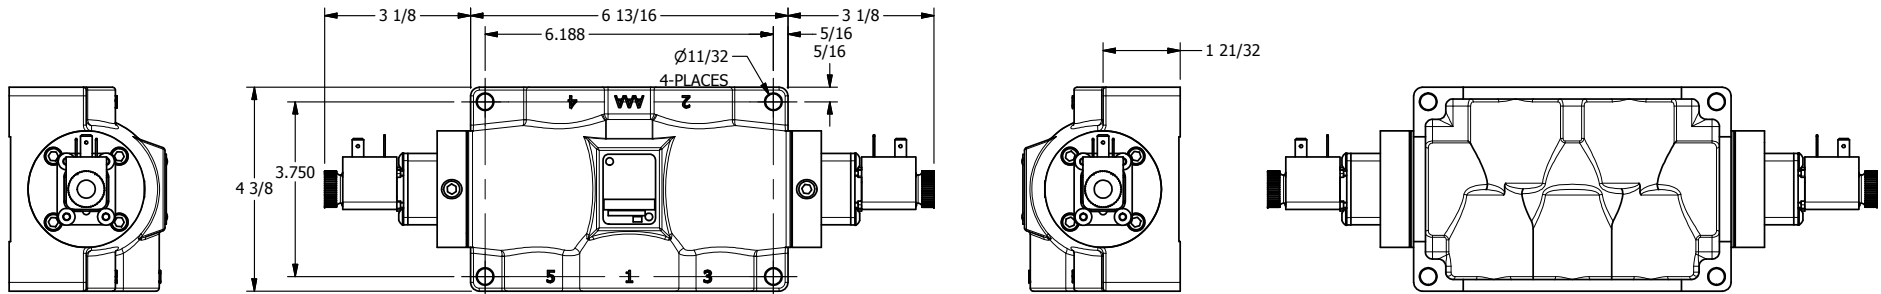

4

3

2

1

AAA
PRODUCTS
INTERNATIONAL

**AAA PRODUCTS
INTERNATIONAL**
7114 Harry Hines Blvd
Dallas, TX 75235

TITLE: 3/4" SIDE PORT, DBL SOL, 2 POS,
FRICTION POS, SOL RTRN,
DUST EXCLDR

DRAWING NO.:
DIM_ESS6L