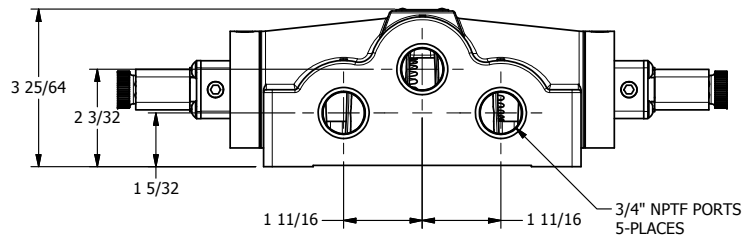

4

3

2

1

AAA
PRODUCTS
INTERNATIONAL

**AAA PRODUCTS
INTERNATIONAL**
7114 Harry Hines Blvd
Dallas, TX 75235

TITLE: 3/4" SIDE PORT, DBL SOL, 2 POS,
FRICTION POS, SOL RTRN,
DUST EXCLDR

DRAWING NO.:
DIM_ESS6L