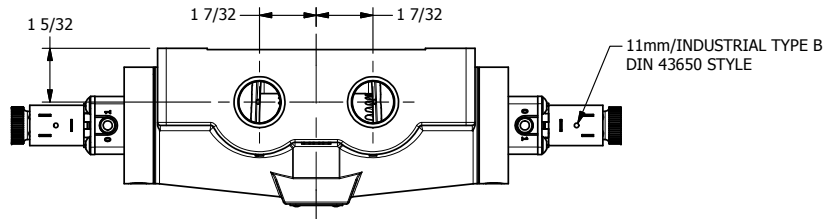

4

3

2

1

AAA
PRODUCTS
INTERNATIONAL

**AAA PRODUCTS
INTERNATIONAL**
7114 Harry Hines Blvd
Dallas, TX 75235

TITLE: 3/4" SIDE PORT, DBL SOL, 2 POS,
FRICTION POS, SOL RTRN,
DUST EXCLDR

DRAWING NO.:
DIM_ESS6L