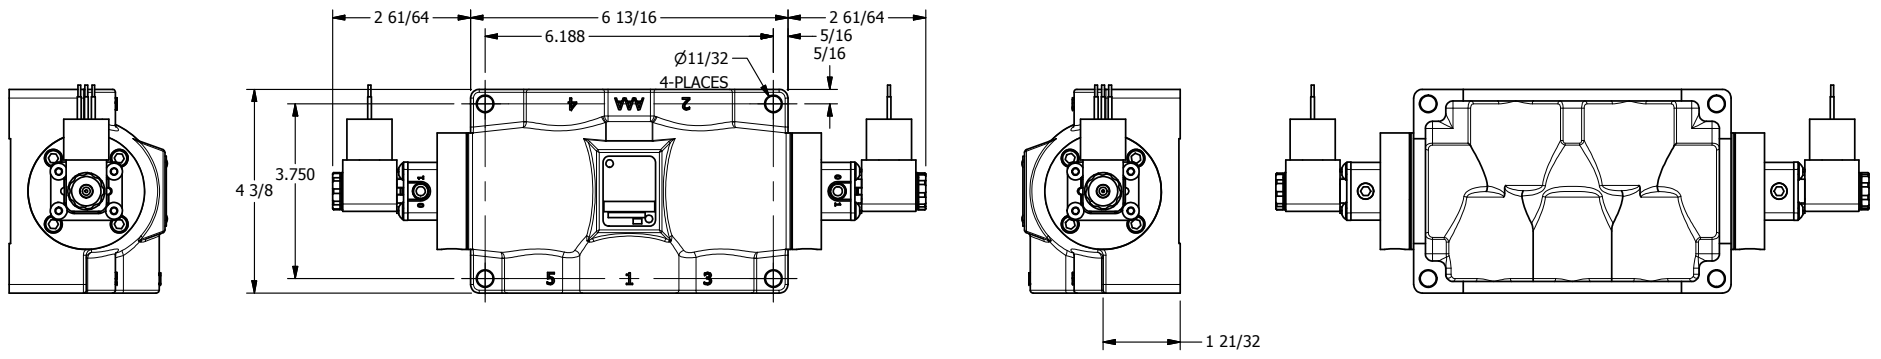

4

3

2

1

AAA
PRODUCTS
INTERNATIONAL

AAA PRODUCTS INTERNATIONAL
7114 Harry Hines Blvd
Dallas, TX 75235

TITLE **3/4" SIDE PORT, DBL SOL, 2 POS,
FRICTION POS, SOL RTRN,
MOLD-OVER, EXT PILOT**

DRAWING NO.:
DIM_ESS6JZ