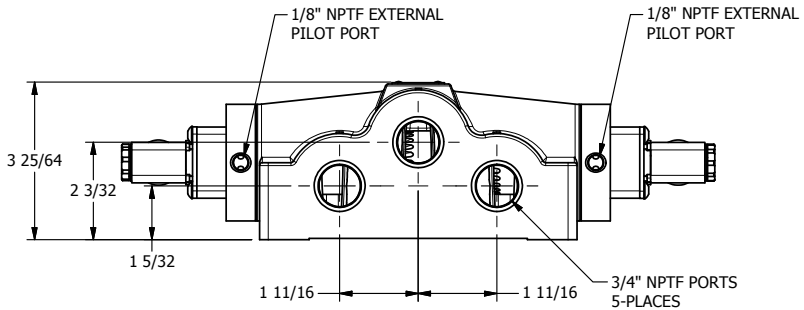

4

3

2

1

AAA
PRODUCTS
INTERNATIONAL

AAA PRODUCTS INTERNATIONAL
7114 Harry Hines Blvd
Dallas, TX 75235

TITLE **3/4" SIDE PORT, DBL SOL, 2 POS,
FRICTION POS, SOL RTRN,
MOLD-OVER, EXT PILOT**

DRAWING NO.:
DIM_ESS6JZ