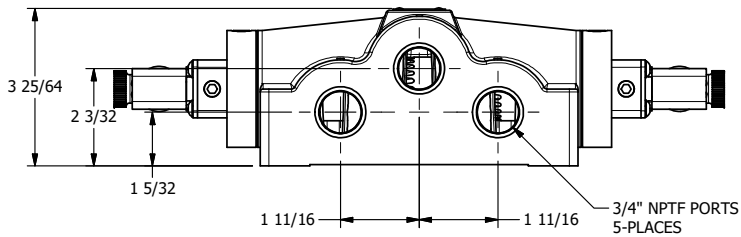

4

3

2

1

1/2"-14 NPT CONDUIT CONNECTION  
18" LEAD, 3 WIRE

**AAA**  
PRODUCTS  
INTERNATIONAL

**AAA PRODUCTS INTERNATIONAL**  
7114 Harry Hines Blvd  
Dallas, TX 75235

TITLE: 3/4" SIDE PORT, DBL SOL, 2 POS,  
SOL RTRN, MOLD-OVER,  
LCKNG OVRD, DUST EXCLDR

DRAWING NO.:  
DIM\_ESS6JOL

4

3

2

1

THE INFORMATION CONTAINED WITHIN THIS DOCUMENT IS PROPRIETARY TO AAA PRODUCTS AND MAY NOT BE DISCLOSED WITHOUT PRIOR WRITTEN CONSENT