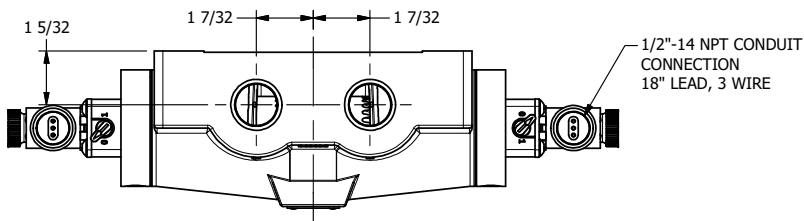

4

3

2

1

1/2"-14 NPT CONDUIT CONNECTION  
18" LEAD, 3 WIRE

**AAA**  
PRODUCTS  
INTERNATIONAL

**AAA PRODUCTS INTERNATIONAL**  
7114 Harry Hines Blvd  
Dallas, TX 75235

TITLE: 3/4" SIDE PORT, DBL SOL, 2 POS,  
SOL RTRN, MOLD-OVER,  
LCKNG OVRD, DUST EXCLDR

DRAWING NO.:  
DIM\_ESS6JOL

4

3

2

1

THE INFORMATION CONTAINED WITHIN THIS DOCUMENT IS PROPRIETARY TO AAA PRODUCTS AND MAY NOT BE DISCLOSED WITHOUT PRIOR WRITTEN CONSENT