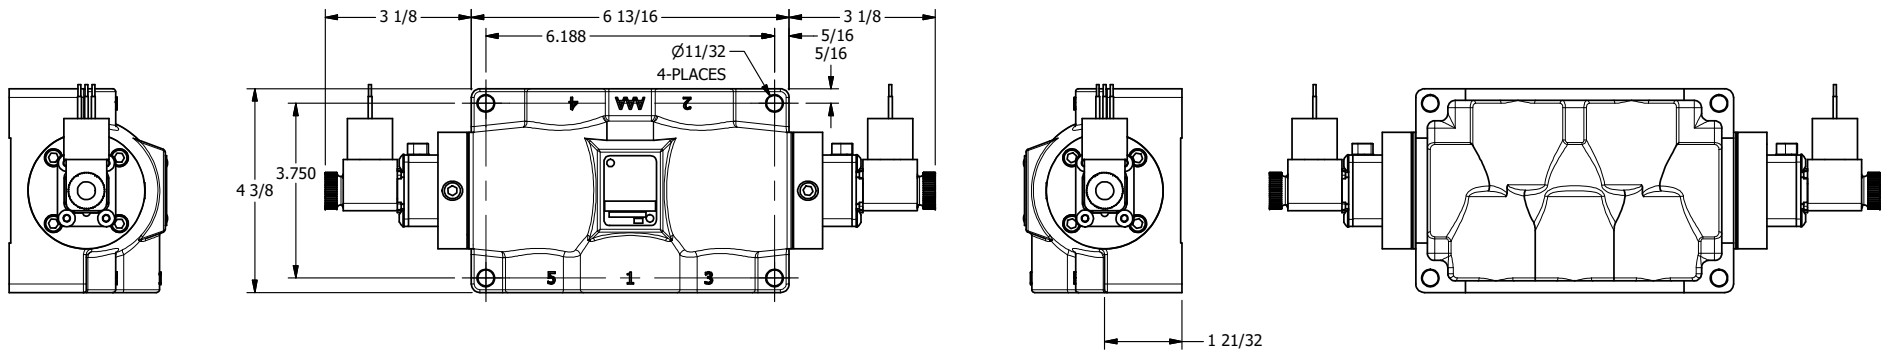

4

3

2

1

1/2"-14 NPT CONDUIT CONNECTION  
18" LEAD, 3 WIRE

**AAA**  
PRODUCTS  
INTERNATIONAL

**AAA PRODUCTS INTERNATIONAL**  
7114 Harry Hines Blvd  
Dallas, TX 75235

TITLE: 3/4" SIDE PORT, DBL SOL, 2 POS,  
SOL RTRN, MOLD-OVER,  
LCKNG OVRD, DUST EXCLDR

DRAWING NO.:  
DIM\_ESS6JOL

4

3

2

1

THE INFORMATION CONTAINED WITHIN THIS DOCUMENT IS PROPRIETARY TO AAA PRODUCTS AND MAY NOT BE DISCLOSED WITHOUT PRIOR WRITTEN CONSENT