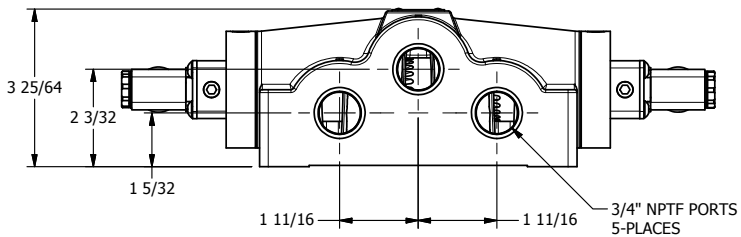

4

3

2

1

1/2"-14 NPT CONDUIT CONNECTION
18" LEAD, 3 WIRE

3/4" NPTF PORTS
5-PLACES

AAA
PRODUCTS
INTERNATIONAL

AAA PRODUCTS INTERNATIONAL
7114 Harry Hines Blvd
Dallas, TX 75235

TITLE: 3/4" SIDE PORT, DBL SOL, 2 POS,
FRICTION POS, SOL RTRN,
MOLD-OVER, LCKNG OVRD

DRAWING NO.:
DIM_ESS6JO

4

3

2

1

THE INFORMATION CONTAINED WITHIN THIS DOCUMENT IS PROPRIETARY TO AAA PRODUCTS AND MAY NOT BE DISCLOSED WITHOUT PRIOR WRITTEN CONSENT