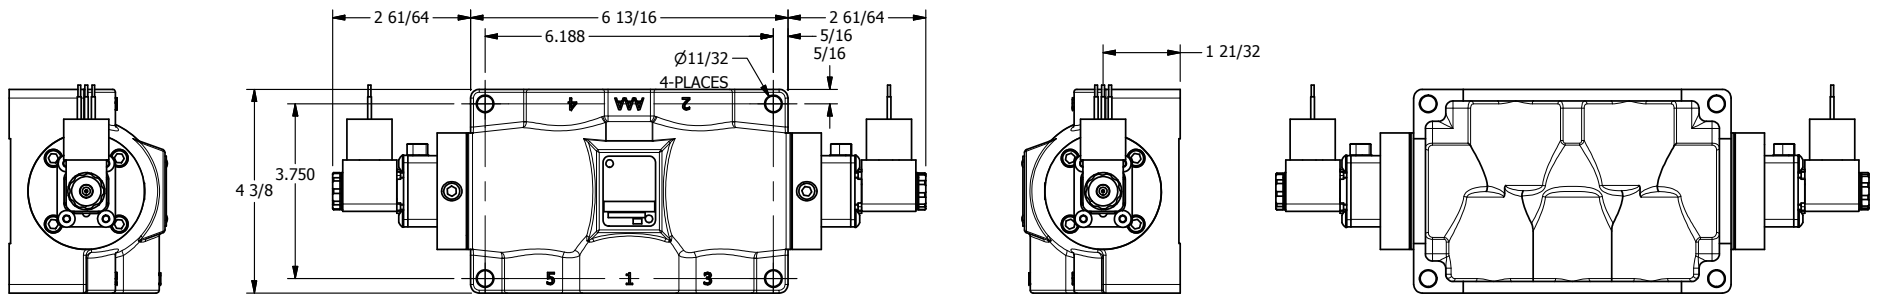

4

3

2

1

1/2"-14 NPT CONDUIT CONNECTION
18" LEAD, 3 WIRE

3/4" NPTF PORTS
5-PLACES

AAA
PRODUCTS
INTERNATIONAL

AAA PRODUCTS INTERNATIONAL
7114 Harry Hines Blvd
Dallas, TX 75235

TITLE: 3/4" SIDE PORT, DBL SOL, 2 POS,
FRICTION POS, SOL RTRN,
MOLD-OVER, LCKNG OVRD

DRAWING NO.:
DIM_ESS6JO

4

3

2

1

THE INFORMATION CONTAINED WITHIN THIS DOCUMENT IS PROPRIETARY TO AAA PRODUCTS AND MAY NOT BE DISCLOSED WITHOUT PRIOR WRITTEN CONSENT