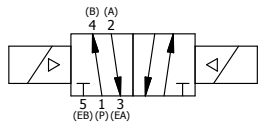

4

3

2

1

1/2"-14 NPT CONDUIT CONNECTION
18" LEAD, 3 WIRE

3/4" NPTF PORTS
5-PLACES

AAA
PRODUCTS
INTERNATIONAL

AAA PRODUCTS INTERNATIONAL
7114 Harry Hines Blvd
Dallas, TX 75235

TITLE: 3/4" SIDE PORT, DBL SOL, 2 POS,
FRICTION POS, SOL RTRN,
MOLD-OVER, LCKNG OVRD

DRAWING NO.:
DIM_ESS6JO

4

3

2

1

THE INFORMATION CONTAINED WITHIN THIS DOCUMENT IS PROPRIETARY TO AAA PRODUCTS AND MAY NOT BE DISCLOSED WITHOUT PRIOR WRITTEN CONSENT