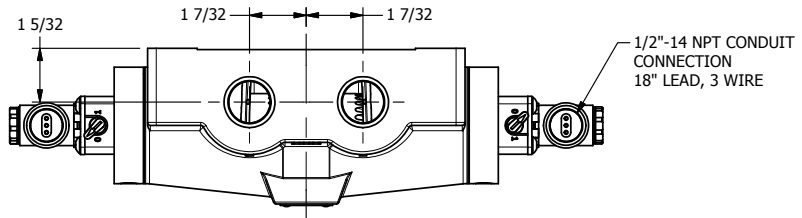

4

3

2

1

1/2"-14 NPT CONDUIT CONNECTION
18" LEAD, 3 WIRE

3/4" NPTF PORTS
5-PLACES

AAA
PRODUCTS
INTERNATIONAL

AAA PRODUCTS INTERNATIONAL
7114 Harry Hines Blvd
Dallas, TX 75235

TITLE: 3/4" SIDE PORT, DBL SOL, 2 POS,
FRICTION POS, SOL RTRN,
MOLD-OVER, LCKNG OVRD

DRAWING NO.:
DIM_ESS6JO

4

3

2

1

THE INFORMATION CONTAINED WITHIN THIS DOCUMENT IS PROPRIETARY TO AAA PRODUCTS AND MAY NOT BE DISCLOSED WITHOUT PRIOR WRITTEN CONSENT