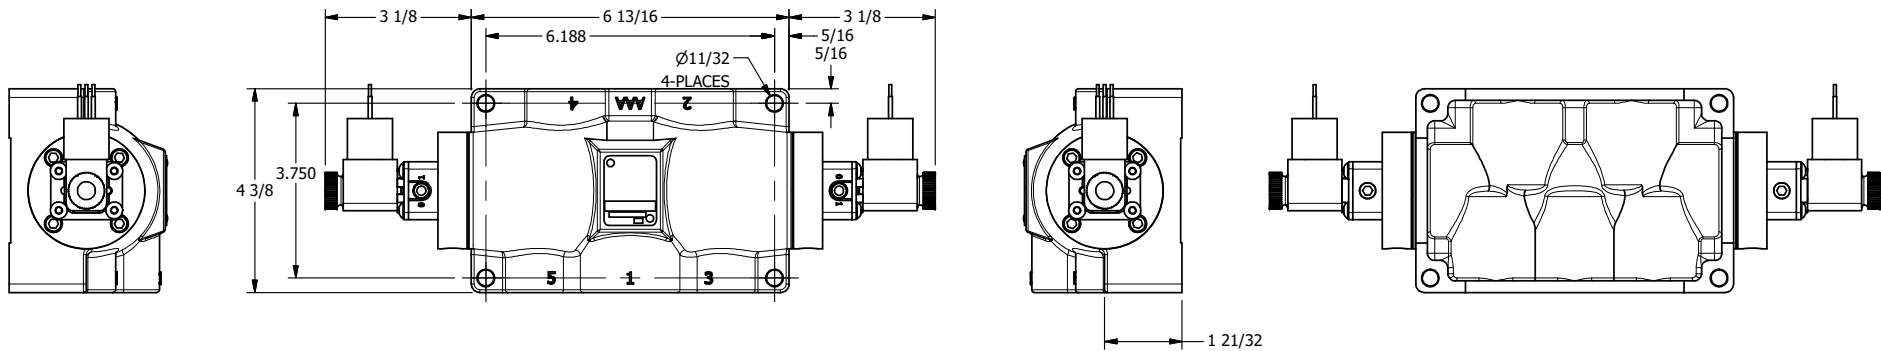

4

3

2

1

AAA
PRODUCTS
INTERNATIONAL

**AAA PRODUCTS
INTERNATIONAL**
7114 Harry Hines Blvd
Dallas, TX 75235

TITLE **3/4" SIDE PORT, DBL SOL, 2 POS,
SOL RTRN, MOLD-OVER,
DUST EXCLDR, EXT PILOT**

DRAWING NO.:
DIM_ESS6JLZ