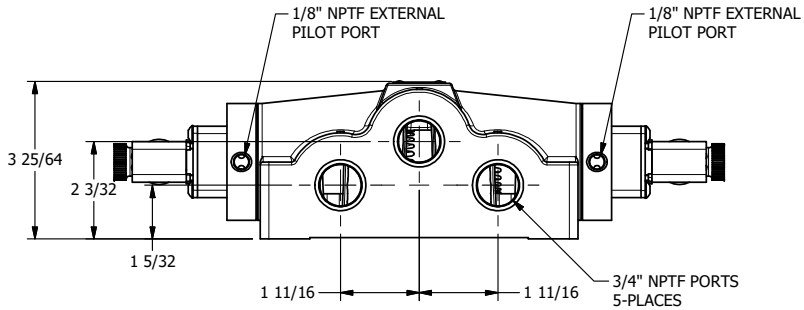

4

3

2

1

AAA
PRODUCTS
INTERNATIONAL

**AAA PRODUCTS
INTERNATIONAL**
7114 Harry Hines Blvd
Dallas, TX 75235

TITLE **3/4" SIDE PORT, DBL SOL, 2 POS,
SOL RTRN, MOLD-OVER,
DUST EXCLDR, EXT PILOT**

DRAWING NO.:
DIM_ESS6JLZ