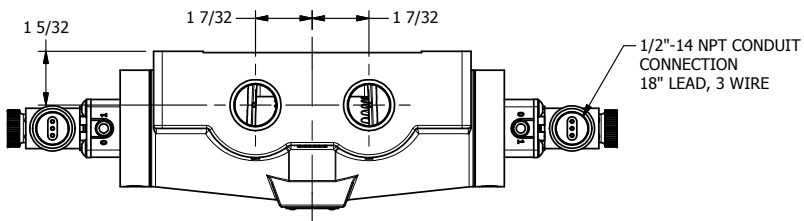

4

3

2

1

1/2"-14 NPT CONDUIT CONNECTION
18" LEAD, 3 WIRE

3/4" NPTF PORTS
5-PLACES

AAA
PRODUCTS
INTERNATIONAL

AAA PRODUCTS INTERNATIONAL
7114 Harry Hines Blvd
Dallas, TX 75235

TITLE $\frac{3}{4}$ " SIDE PORT, DBL SOL, 2 POS,
FRICTION POS, SOL RTRN,
MOLD-OVER, DUST EXCLDR

DRAWING NO.:
DIM_ESS6JL

4

3

2

1

THE INFORMATION CONTAINED WITHIN THIS DOCUMENT IS PROPRIETARY TO AAA PRODUCTS AND MAY NOT BE DISCLOSED WITHOUT PRIOR WRITTEN CONSENT