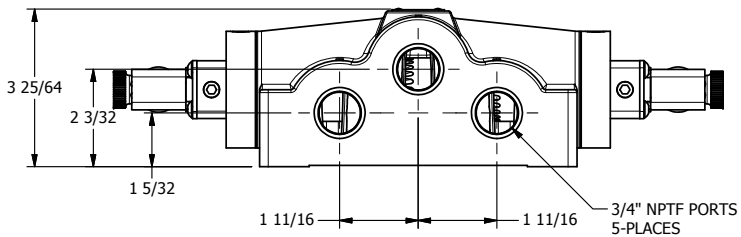

4

3

2

1

1/2"-14 NPT CONDUIT CONNECTION
18" LEAD, 3 WIRE

3/4" NPTF PORTS
5-PLACES

AAA
PRODUCTS
INTERNATIONAL

AAA PRODUCTS INTERNATIONAL
7114 Harry Hines Blvd
Dallas, TX 75235

TITLE $\frac{3}{4}$ " SIDE PORT, DBL SOL, 2 POS,
FRICTION POS, SOL RTRN,
MOLD-OVER, DUST EXCLDR

DRAWING NO.:
DIM_ESS6JL

4

3

2

1

THE INFORMATION CONTAINED WITHIN THIS DOCUMENT IS PROPRIETARY TO AAA PRODUCTS AND MAY NOT BE DISCLOSED WITHOUT PRIOR WRITTEN CONSENT