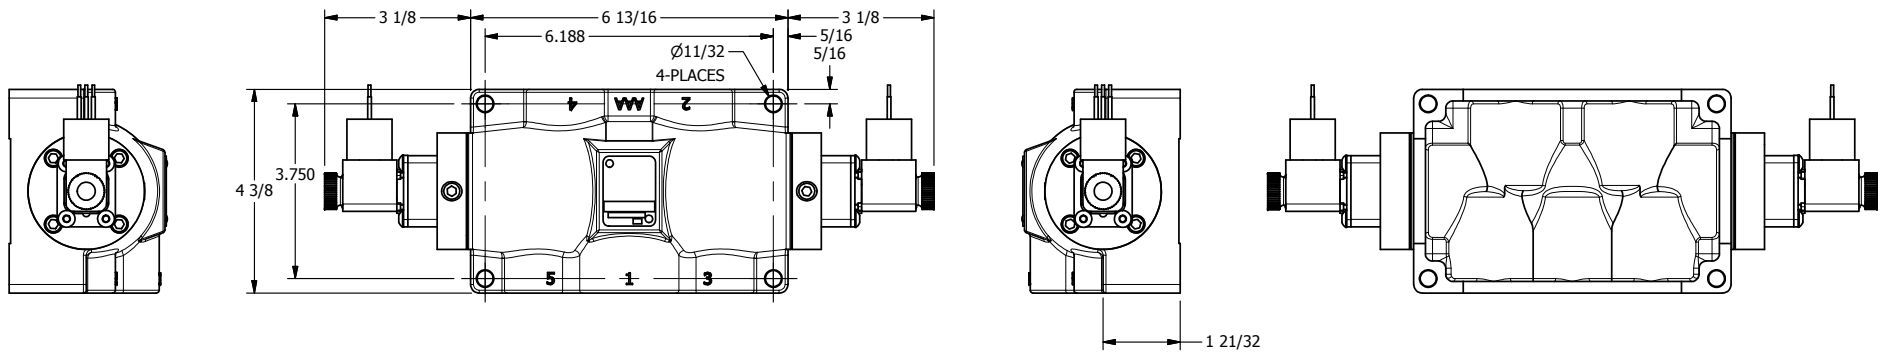

4

3

2

1

1/2"-14 NPT CONDUIT CONNECTION
18" LEAD, 3 WIRE

3/4" NPTF PORTS
5-PLACES

AAA
PRODUCTS
INTERNATIONAL

AAA PRODUCTS INTERNATIONAL
7114 Harry Hines Blvd
Dallas, TX 75235

TITLE $\frac{3}{4}$ " SIDE PORT, DBL SOL, 2 POS,
FRICTION POS, SOL RTRN,
MOLD-OVER, DUST EXCLDR

DRAWING NO.:
DIM_ESS6JL

4

3

2

1

THE INFORMATION CONTAINED WITHIN THIS DOCUMENT IS PROPRIETARY TO AAA PRODUCTS AND MAY NOT BE DISCLOSED WITHOUT PRIOR WRITTEN CONSENT