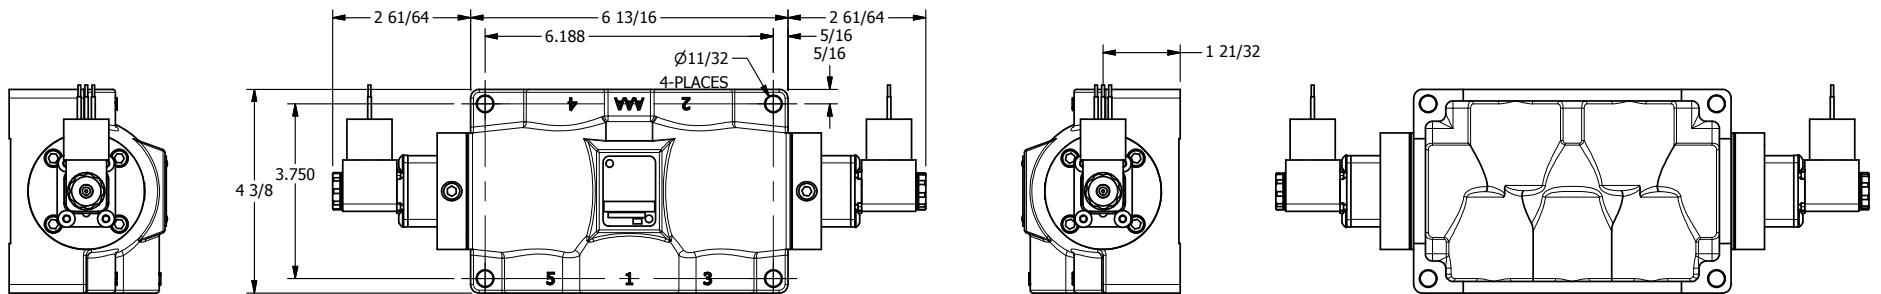

4

3

2

1

AAA
PRODUCTS
INTERNATIONAL

**AAA PRODUCTS
INTERNATIONAL**
7114 Harry Hines Blvd
Dallas, TX 75235

TITLE: 3/4" SIDE PORT, DBL SOL, 2 POS,
FRICTION POS, SOL RTRN,
MOLD-OVER

DRAWING NO.:
DIM_ESS6J