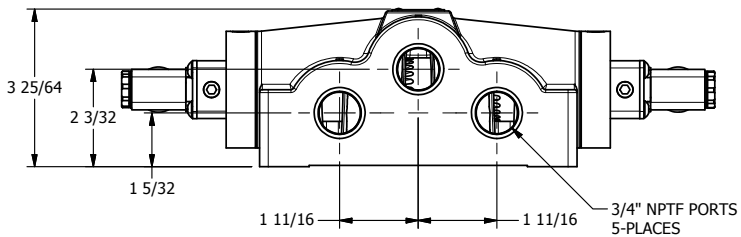

4

3

2

1

AAA
PRODUCTS
INTERNATIONAL

**AAA PRODUCTS
INTERNATIONAL**
7114 Harry Hines Blvd
Dallas, TX 75235

TITLE: 3/4" SIDE PORT, DBL SOL, 2 POS,
FRICTION POS, SOL RTRN,
MOLD-OVER

DRAWING NO.:
DIM_ESS6J