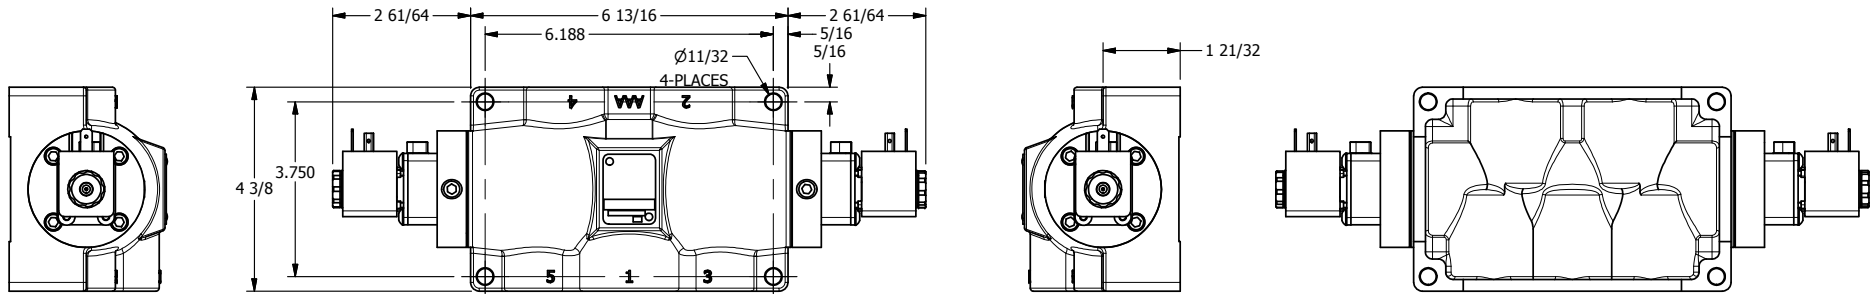

4

3

2

1

AAA
PRODUCTS
INTERNATIONAL

**AAA PRODUCTS
INTERNATIONAL**
7114 Harry Hines Blvd
Dallas, TX 75235

TITLE **3/4" SIDE PORT, DBL SOL, 2 POS,
FRICTION POS, SOL RTRN,
HIGH TEMP, LCKNG OVRD**

DRAWING NO.:
DIM_ESS6HO