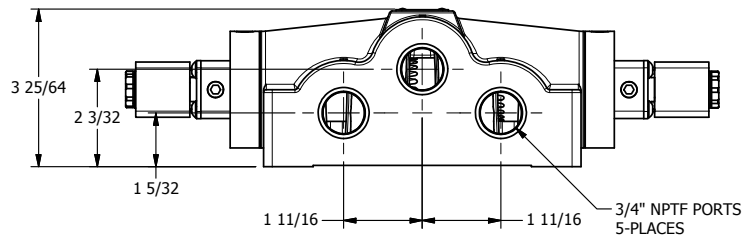

4

3

2

1

AAA
PRODUCTS
INTERNATIONAL

**AAA PRODUCTS
INTERNATIONAL**
7114 Harry Hines Blvd
Dallas, TX 75235

TITLE **3/4" SIDE PORT, DBL SOL, 2 POS,
FRICTION POS, SOL RTRN,
HIGH TEMP, LCKNG OVRD**

DRAWING NO.:
DIM_ESS6HO