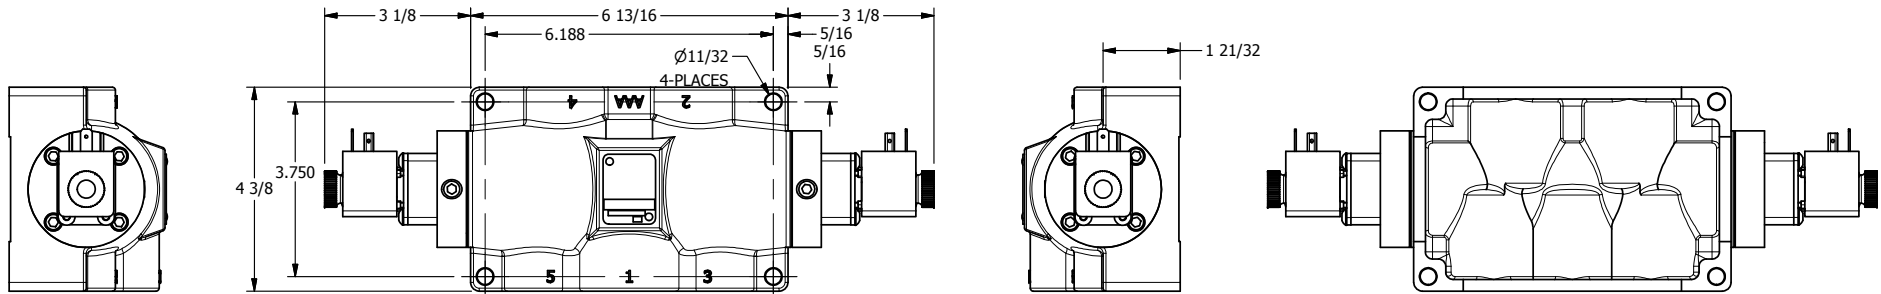

4

3

2

1

**AAA**  
PRODUCTS  
INTERNATIONAL

**AAA PRODUCTS  
INTERNATIONAL**  
7114 Harry Hines Blvd  
Dallas, TX 75235

TITLE: 3/4" SIDE PORT, DBL SOL, 2 POS,  
FRICTION POS, SOL RTRN,  
HIGH TEMP, DUST EXCLDR

DRAWING NO.:  
DIM\_ESS6HL

THE INFORMATION CONTAINED WITHIN THIS DOCUMENT IS PROPRIETARY TO AAA PRODUCTS AND MAY NOT BE DISCLOSED WITHOUT PRIOR WRITTEN CONSENT

4

3

2

1

B

B