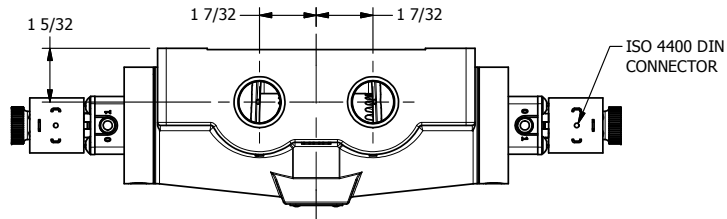

4

3

2

1

**AAA**  
PRODUCTS  
INTERNATIONAL

**AAA PRODUCTS  
INTERNATIONAL**  
7114 Harry Hines Blvd  
Dallas, TX 75235

TITLE: 3/4" SIDE PORT, DBL SOL, 2 POS,  
FRICTION POS, SOL RTRN,  
HIGH TEMP, DUST EXCLDR

DRAWING NO.:  
DIM\_ESS6HL

THE INFORMATION CONTAINED WITHIN THIS DOCUMENT IS PROPRIETARY TO AAA PRODUCTS AND MAY NOT BE DISCLOSED WITHOUT PRIOR WRITTEN CONSENT

4

3

2

1

B

B