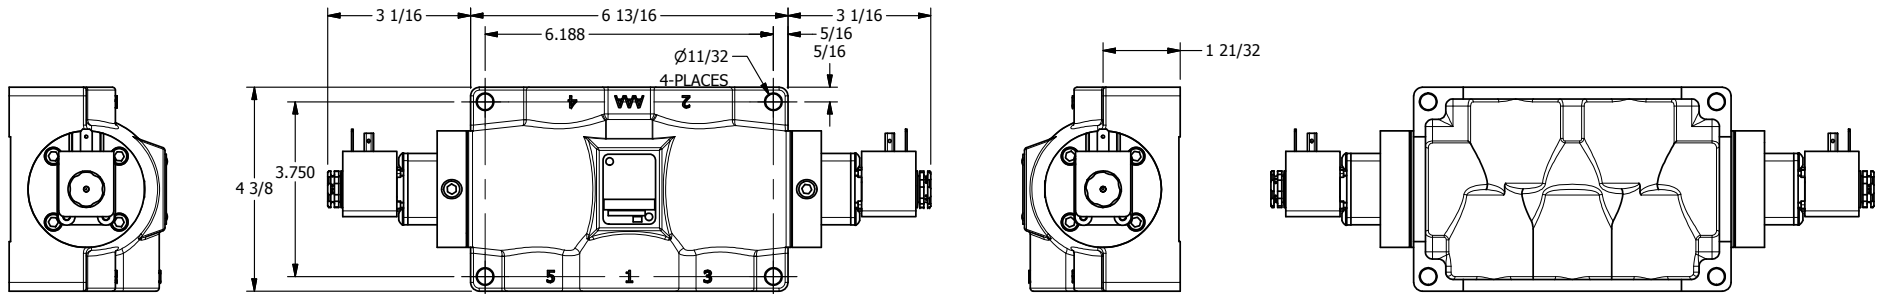

4

3

2

1

**AAA**  
PRODUCTS  
INTERNATIONAL

**AAA PRODUCTS  
INTERNATIONAL**  
7114 Harry Hines Blvd  
Dallas, TX 75235

TITLE: 3/4" SIDE PORT, DBL SOL, 2 POS,  
FRICTION POS, SOL RTRN,  
HIGH TEMP, SIDE VENT