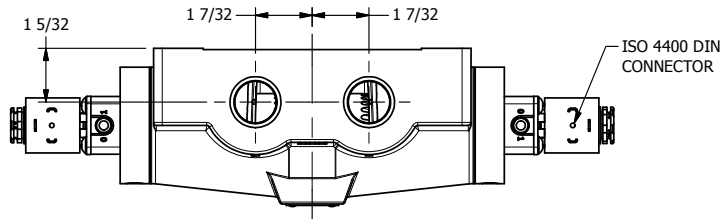

4

3

2

1

**AAA**  
PRODUCTS  
INTERNATIONAL

**AAA PRODUCTS  
INTERNATIONAL**  
7114 Harry Hines Blvd  
Dallas, TX 75235

TITLE: 3/4" SIDE PORT, DBL SOL, 2 POS,  
FRICTION POS, SOL RTRN,  
HIGH TEMP, SIDE VENT