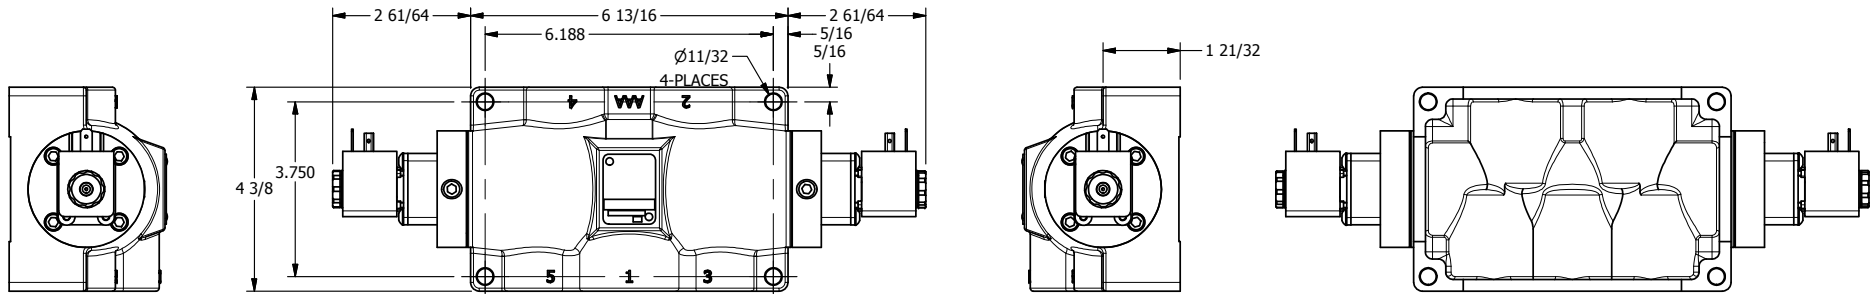

4

3

2

1

AAA
PRODUCTS
INTERNATIONAL

**AAA PRODUCTS
INTERNATIONAL**
7114 Harry Hines Blvd
Dallas, TX 75235

TITLE: 3/4" SIDE PORT, DBL SOL, 2 POS,
FRICTION POS, SOL RTRN,
HIGH TEMP

DRAWING NO.:
DIM_ESS6H