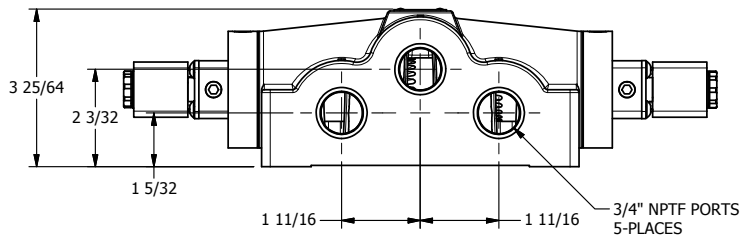

4

3

2

1

AAA
PRODUCTS
INTERNATIONAL

**AAA PRODUCTS
INTERNATIONAL**
7114 Harry Hines Blvd
Dallas, TX 75235

TITLE: 3/4" SIDE PORT, DBL SOL, 2 POS,
FRICTION POS, SOL RTRN,
HIGH TEMP

DRAWING NO.:
DIM_ESS6H