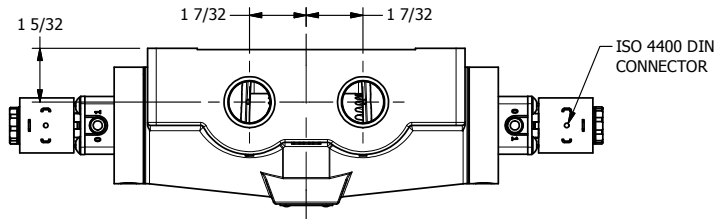

4

3

2

1

AAA
PRODUCTS
INTERNATIONAL

**AAA PRODUCTS
INTERNATIONAL**
7114 Harry Hines Blvd
Dallas, TX 75235

TITLE: 3/4" SIDE PORT, DBL SOL, 2 POS,
FRICTION POS, SOL RTRN,
HIGH TEMP

DRAWING NO.:
DIM_ESS6H