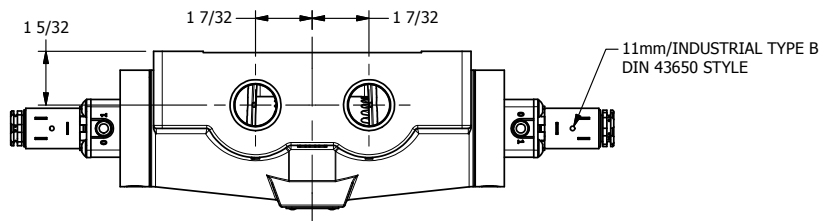

4

3

2

1

**AAA**  
PRODUCTS  
INTERNATIONAL

**AAA PRODUCTS  
INTERNATIONAL**  
7114 Harry Hines Blvd  
Dallas, TX 75235

TITLE: 3/4" SIDE PORT, DBL SOL, 2 POS,  
FRICTION POS, SOL RTRN,  
SIDE VENT

DRAWING NO.:  
DIM\_ESS6C