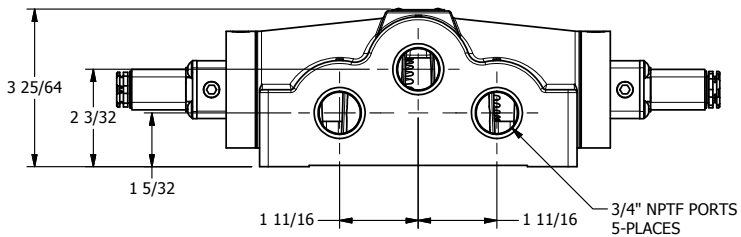

4

3

2

1

**AAA**  
PRODUCTS  
INTERNATIONAL

**AAA PRODUCTS  
INTERNATIONAL**  
7114 Harry Hines Blvd  
Dallas, TX 75235

TITLE: 3/4" SIDE PORT, DBL SOL, 2 POS,  
FRICTION POS, SOL RTRN,  
SIDE VENT

DRAWING NO.:  
DIM\_ESS6C