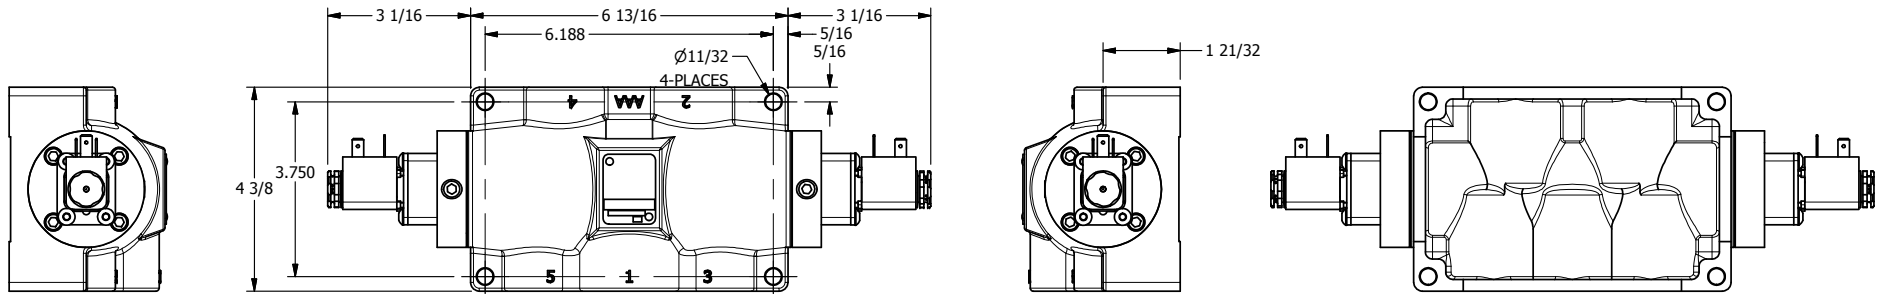

4

3

2

1

**AAA**  
PRODUCTS  
INTERNATIONAL

**AAA PRODUCTS  
INTERNATIONAL**  
7114 Harry Hines Blvd  
Dallas, TX 75235

TITLE: 3/4" SIDE PORT, DBL SOL, 2 POS,  
FRICTION POS, SOL RTRN,  
SIDE VENT

DRAWING NO.:  
DIM\_ESS6C