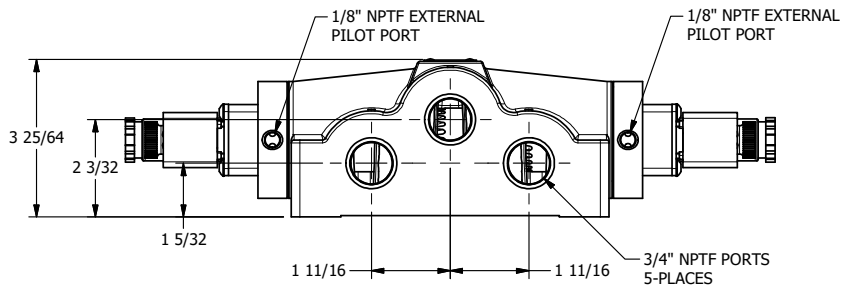

3/8" CORD GRIP DIN CAP INCLUDED
FORM A, ACC. TO EN 175301-803,
ISO 4400

AAA
PRODUCTS
INTERNATIONAL

**AAA PRODUCTS
INTERNATIONAL**
7114 Harry Hines Blvd
Dallas, TX 75235

TITLE: 3/4" SIDE PORT, DBL SOL, 2 POS,
SOL RTRN, INTR SAFE,
DUST EXCLDR, EXT PILOT

DRAWING NO.:
DIM_ESS6ALZ

THE INFORMATION CONTAINED WITHIN THIS DOCUMENT IS PROPRIETARY TO AAA PRODUCTS AND MAY NOT BE DISCLOSED WITHOUT PRIOR WRITTEN CONSENT