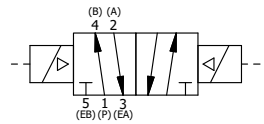

3/8" CORD GRIP DIN CAP INCLUDED
FORM A, ACC. TO EN 175301-803,
ISO 4400

AAA
PRODUCTS
INTERNATIONAL

**AAA PRODUCTS
INTERNATIONAL**
7114 Harry Hines Blvd
Dallas, TX 75235

TITLE: 3/4" SIDE PORT, DBL SOL, 2 POS,
SOL RTRN, INTR SAFE,
DUST EXCLDR, EXT PILOT