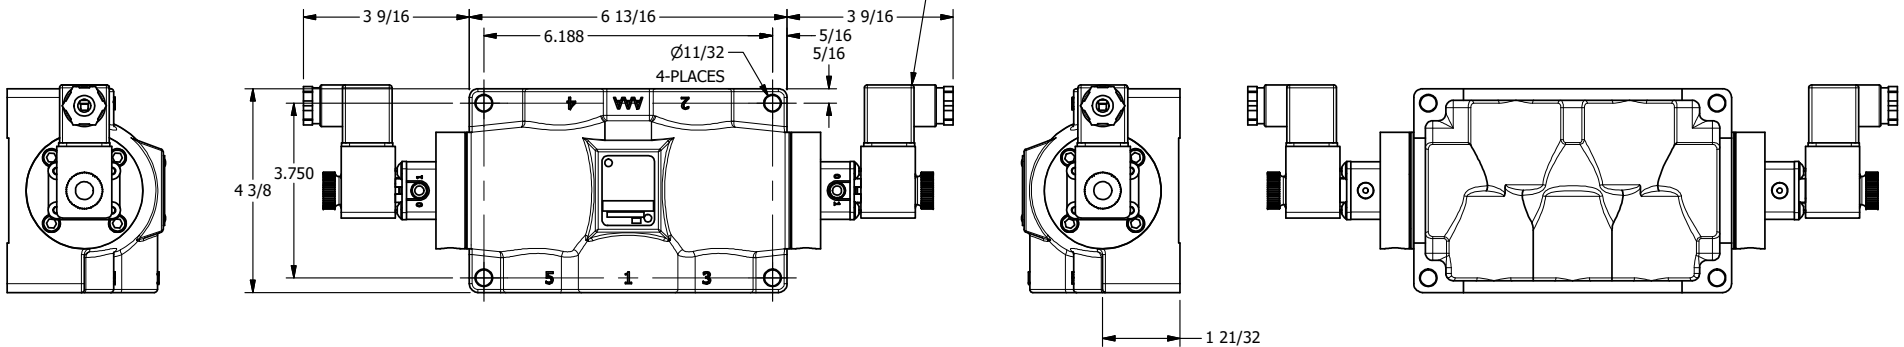

3/8" CORD GRIP DIN CAP INCLUDED
FORM A, ACC. TO EN 175301-803,
ISO 4400

AAA
PRODUCTS
INTERNATIONAL

**AAA PRODUCTS
INTERNATIONAL**
7114 Harry Hines Blvd
Dallas, TX 75235

TITLE: 3/4" SIDE PORT, DBL SOL, 2 POS,
SOL RTRN, INTR SAFE,
DUST EXCLDR, EXT PILOT

DRAWING NO.:
DIM_ESS6ALZ

THE INFORMATION CONTAINED WITHIN THIS DOCUMENT IS PROPRIETARY TO AAA PRODUCTS AND MAY NOT BE DISCLOSED WITHOUT PRIOR WRITTEN CONSENT