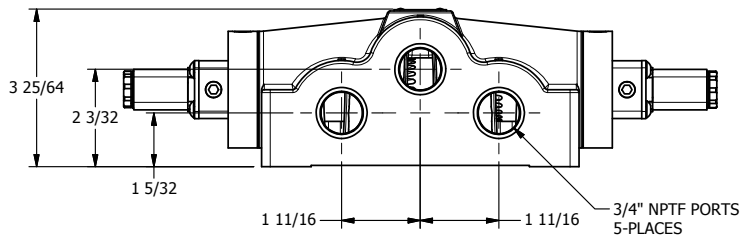

4

3

2

1

**AAA**  
PRODUCTS  
INTERNATIONAL

**AAA PRODUCTS  
INTERNATIONAL**  
7114 Harry Hines Blvd  
Dallas, TX 75235

TITLE: 3/4" SIDE PORT, DBL SOL, 2 POS,  
FRICTION POS, SOL RTRN

DRAWING NO.:  
DIM\_ESS6