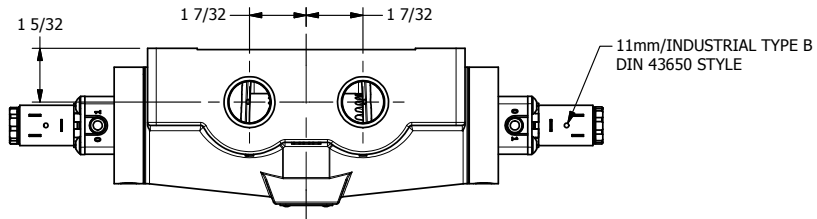

4

3

2

1

**AAA**  
PRODUCTS  
INTERNATIONAL

**AAA PRODUCTS  
INTERNATIONAL**  
7114 Harry Hines Blvd  
Dallas, TX 75235

TITLE: 3/4" SIDE PORT, DBL SOL, 2 POS,  
FRICTION POS, SOL RTRN

DRAWING NO.:  
DIM\_ESS6