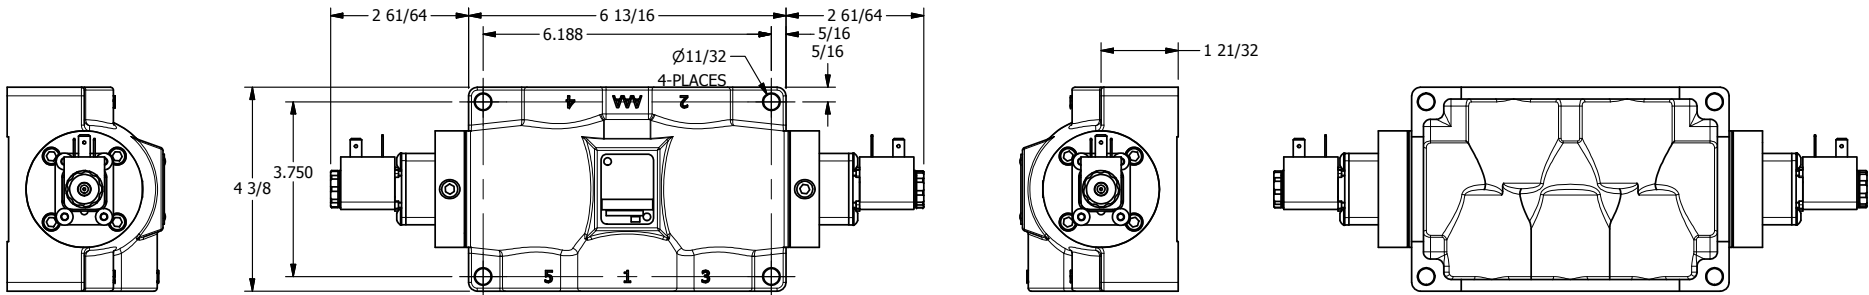

4

3

2

1

**AAA**  
PRODUCTS  
INTERNATIONAL

**AAA PRODUCTS  
INTERNATIONAL**  
7114 Harry Hines Blvd  
Dallas, TX 75235

TITLE: 3/4" SIDE PORT, DBL SOL, 2 POS,  
FRICTION POS, SOL RTRN

DRAWING NO.:  
DIM\_ESS6