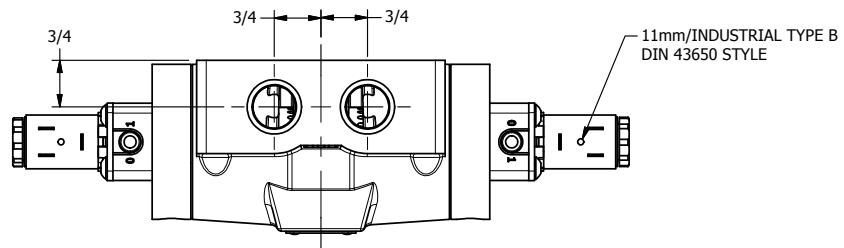

4

3

2

1

AAA
PRODUCTS
INTERNATIONAL

**AAA PRODUCTS
INTERNATIONAL**
7114 Harry Hines Blvd
Dallas, TX 75235

TITLE: 1/2" SIDE PORT, DBL SOL, 2 POS,
FRICTION POS, SOL RTRN, EXT PILOT

DRAWING NO.:
DIM_ESS4Z