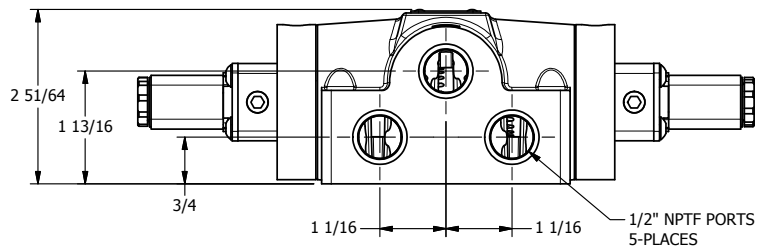

4

3

2

1

AAA
PRODUCTS
INTERNATIONAL

**AAA PRODUCTS
INTERNATIONAL**
7114 Harry Hines Blvd
Dallas, TX 75235

TITLE: 1/2" SIDE PORT, DBL SOL, 2 POS,
FRICTION POS, SOL RTRN, EXT PILOT

DRAWING NO.:
DIM_ESS4Z