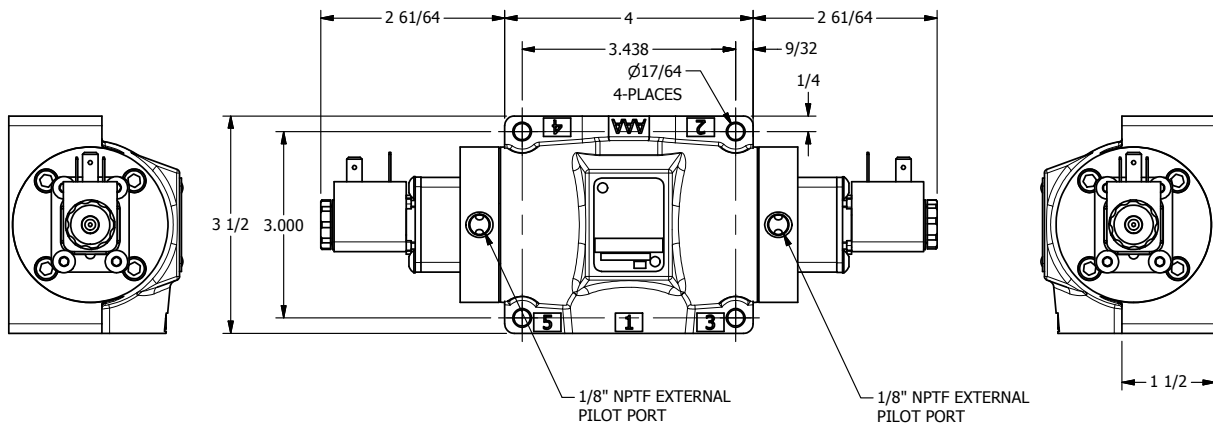

4

3

2

1

AAA
PRODUCTS
INTERNATIONAL

**AAA PRODUCTS
INTERNATIONAL**
7114 Harry Hines Blvd
Dallas, TX 75235

TITLE: 1/2" SIDE PORT, DBL SOL, 2 POS,
FRICTION POS, SOL RTRN, EXT PILOT

DRAWING NO.:
DIM_ESS4Z