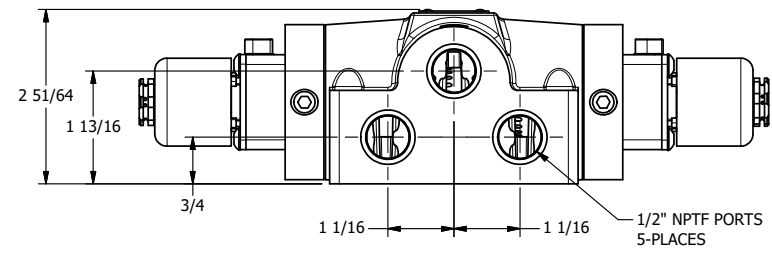

4

3

2

1

**AAA**  
PRODUCTS  
INTERNATIONAL

**AAA PRODUCTS INTERNATIONAL**  
7114 Harry Hines Blvd  
Dallas, TX 75235

TITLE: 1/2" SIDE PORT, DBL SOL, 2 POS,  
FRCTN POS, SOL RTRN, EXPL PROOF,  
LCKNG OVRD, SIDE VENT