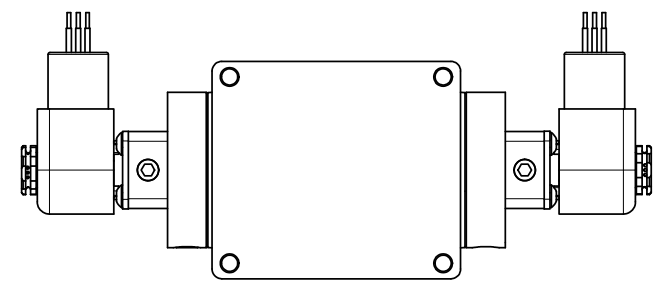

4

3

2

1

**AAA**  
PRODUCTS  
INTERNATIONAL

**AAA PRODUCTS INTERNATIONAL**  
7114 Harry Hines Blvd  
Dallas, TX 75235

TITLE: 1/2" SIDE PORT, DBL SOL, 2 POS,  
FRCTN POS, SOL RTRN, EXPL PROOF,  
LCKNG OVRD, SIDE VENT