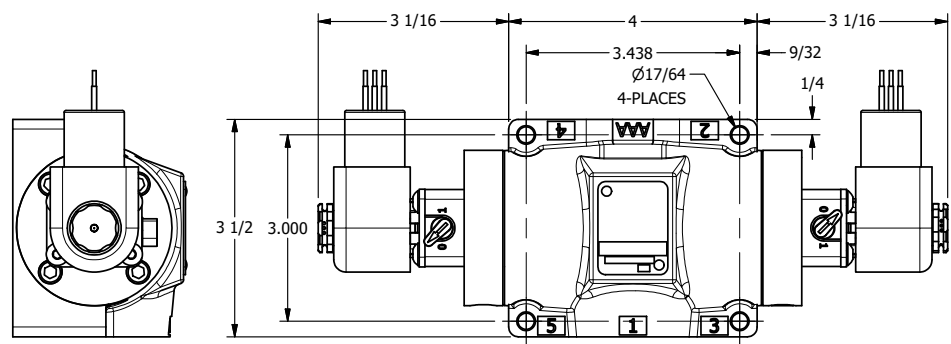

4

3

2

1

**AAA**  
PRODUCTS  
INTERNATIONAL

**AAA PRODUCTS INTERNATIONAL**  
7114 Harry Hines Blvd  
Dallas, TX 75235

TITLE: 1/2" SIDE PORT, DBL SOL, 2 POS,  
FRCTN POS, SOL RTRN, EXPL PROOF,  
LCKNG OVRD, SIDE VENT

DRAWING NO.:  
DIM\_ESS4XOC

THE INFORMATION CONTAINED WITHIN THIS DOCUMENT IS PROPRIETARY TO AAA PRODUCTS AND MAY NOT BE DISCLOSED WITHOUT PRIOR WRITTEN CONSENT

4

3

2

1

B

B