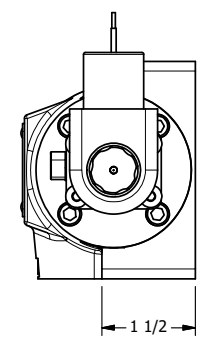

4

3

2

1

**AAA**  
PRODUCTS  
INTERNATIONAL

**AAA PRODUCTS INTERNATIONAL**  
7114 Harry Hines Blvd  
Dallas, TX 75235

TITLE: 1/2" SIDE PORT, DBL SOL, 2 POS,  
FRCTN POS, SOL RTRN, EXPL PROOF,  
LCKNG OVRD, SIDE VENT

DRAWING NO.:  
DIM\_ESS4XOC

THE INFORMATION CONTAINED WITHIN THIS DOCUMENT IS PROPRIETARY TO AAA PRODUCTS AND MAY NOT BE DISCLOSED WITHOUT PRIOR WRITTEN CONSENT

4

3

2

1

B

B