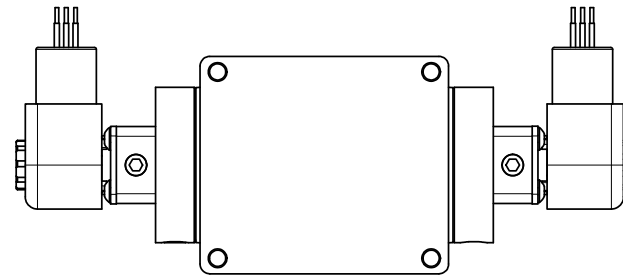

4

3

2

1

AAA
PRODUCTS
INTERNATIONAL

**AAA PRODUCTS
INTERNATIONAL**
7114 Harry Hines Blvd
Dallas, TX 75235

TITLE: 1/2" SIDE PORT, DBL SOL, 2 POS,
FRICTION POS, SOL RTRN,
EXPL PROOF, LCKNG OVRD

DRAWING NO.:
DIM_ESS4XO