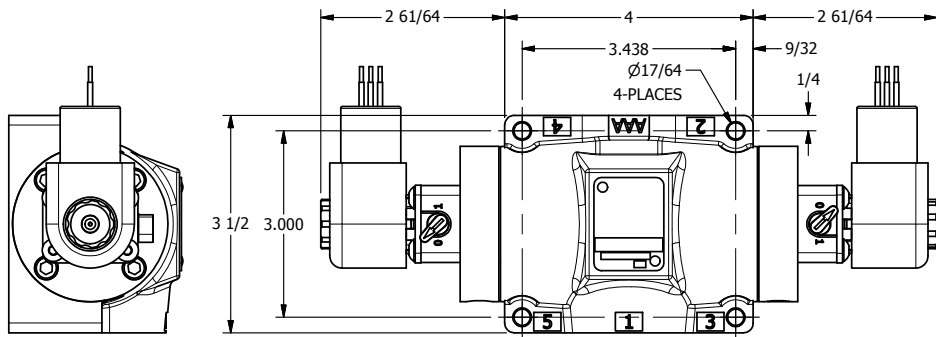

4

3

2

1

AAA
PRODUCTS
INTERNATIONAL

**AAA PRODUCTS
INTERNATIONAL**
7114 Harry Hines Blvd
Dallas, TX 75235

TITLE: 1/2" SIDE PORT, DBL SOL, 2 POS,
FRICTION POS, SOL RTRN,
EXPL PROOF, LCKNG OVRD

DRAWING NO.:
DIM_ESS4XO