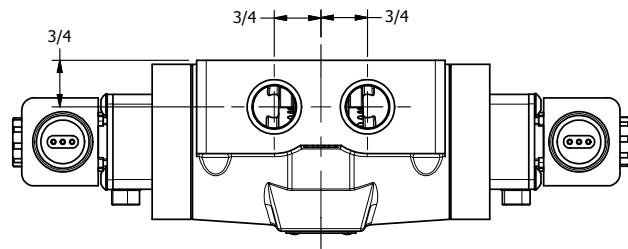

4

3

2

1

AAA
PRODUCTS
INTERNATIONAL

**AAA PRODUCTS
INTERNATIONAL**
7114 Harry Hines Blvd
Dallas, TX 75235

TITLE: 1/2" SIDE PORT, DBL SOL, 2 POS,
FRICTION POS, SOL RTRN,
EXPL PROOF, LCKNG OVRD

DRAWING NO.:
DIM_ESS4XO