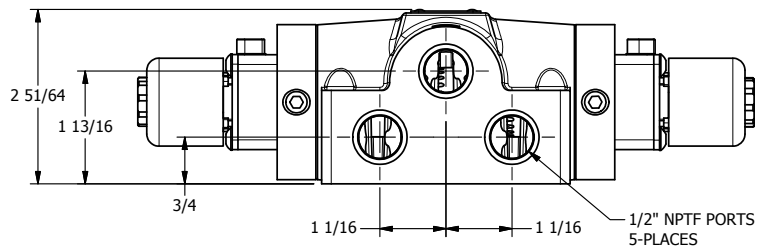

4

3

2

1

AAA
PRODUCTS
INTERNATIONAL

**AAA PRODUCTS
INTERNATIONAL**
7114 Harry Hines Blvd
Dallas, TX 75235

TITLE: 1/2" SIDE PORT, DBL SOL, 2 POS,
FRICTION POS, SOL RTRN,
EXPL PROOF, LCKNG OVRD

DRAWING NO.:
DIM_ESS4XO