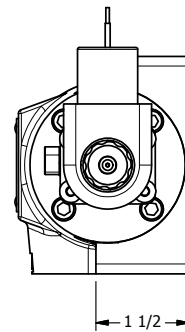

4

3

2

1

AAA
PRODUCTS
INTERNATIONAL

**AAA PRODUCTS
INTERNATIONAL**
7114 Harry Hines Blvd
Dallas, TX 75235

TITLE: 1/2" SIDE PORT, DBL SOL, 2 POS,
FRICTION POS, SOL RTRN,
EXPL PROOF, LCKNG OVRD

DRAWING NO.:
DIM_ESS4XO